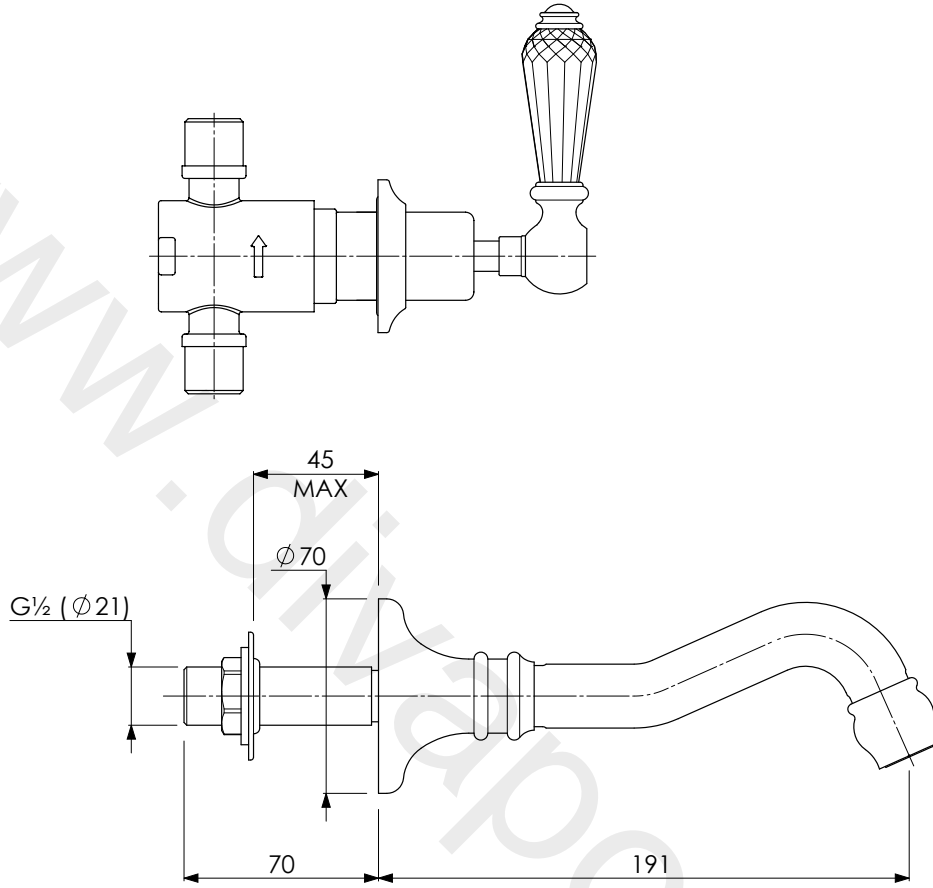

LEFROY BROOKS

IBROC HOUSE ESSEX ROAD
HODDESDON HERTS EN11 0QS UK
T: +44 (0)1992 708 316 F: +44 (0)1992 708 317

CR1208

LA CHAPELLE WALL MOUNTED BASIN MIXER
WITH CRYSTAL LEVERS

DIMENSIONAL DATA SHEET

DATE: 29/01/2019

REVISION: A

DIMENSIONS IN MILLIMETRES

COPYRIGHT © LBIP LTD. ALL RIGHTS RESERVED