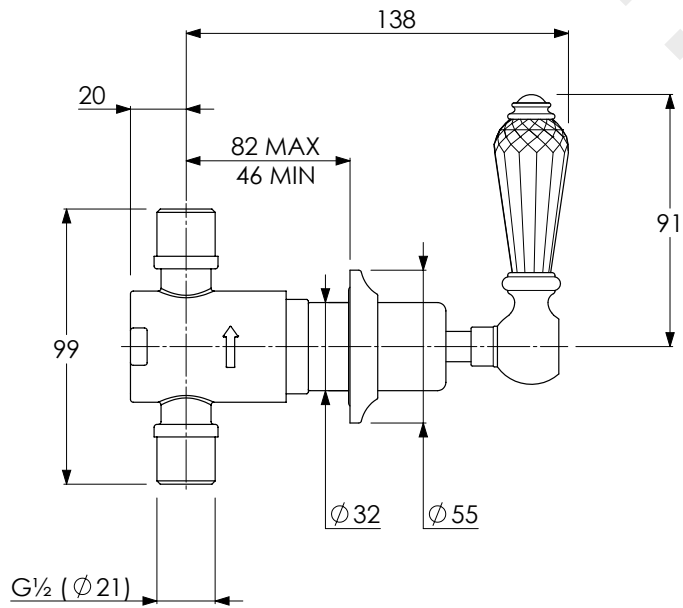

LEFROY BROOKS

IBROC HOUSE ESSEX ROAD
HODDESDON HERTS EN11 0QS UK
T: +44 (0)1992 708 316 F: +44 (0)1992 708 317

CR1208

LA CHAPELLE WALL MOUNTED BASIN MIXER
WITH CRYSTAL LEVERS

DIMENSIONAL DATA SHEET

DATE: 29/01/2019

REVISION: A

DIMENSIONS IN MILLIMETRES

COPYRIGHT © LBIP LTD. ALL RIGHTS RESERVED