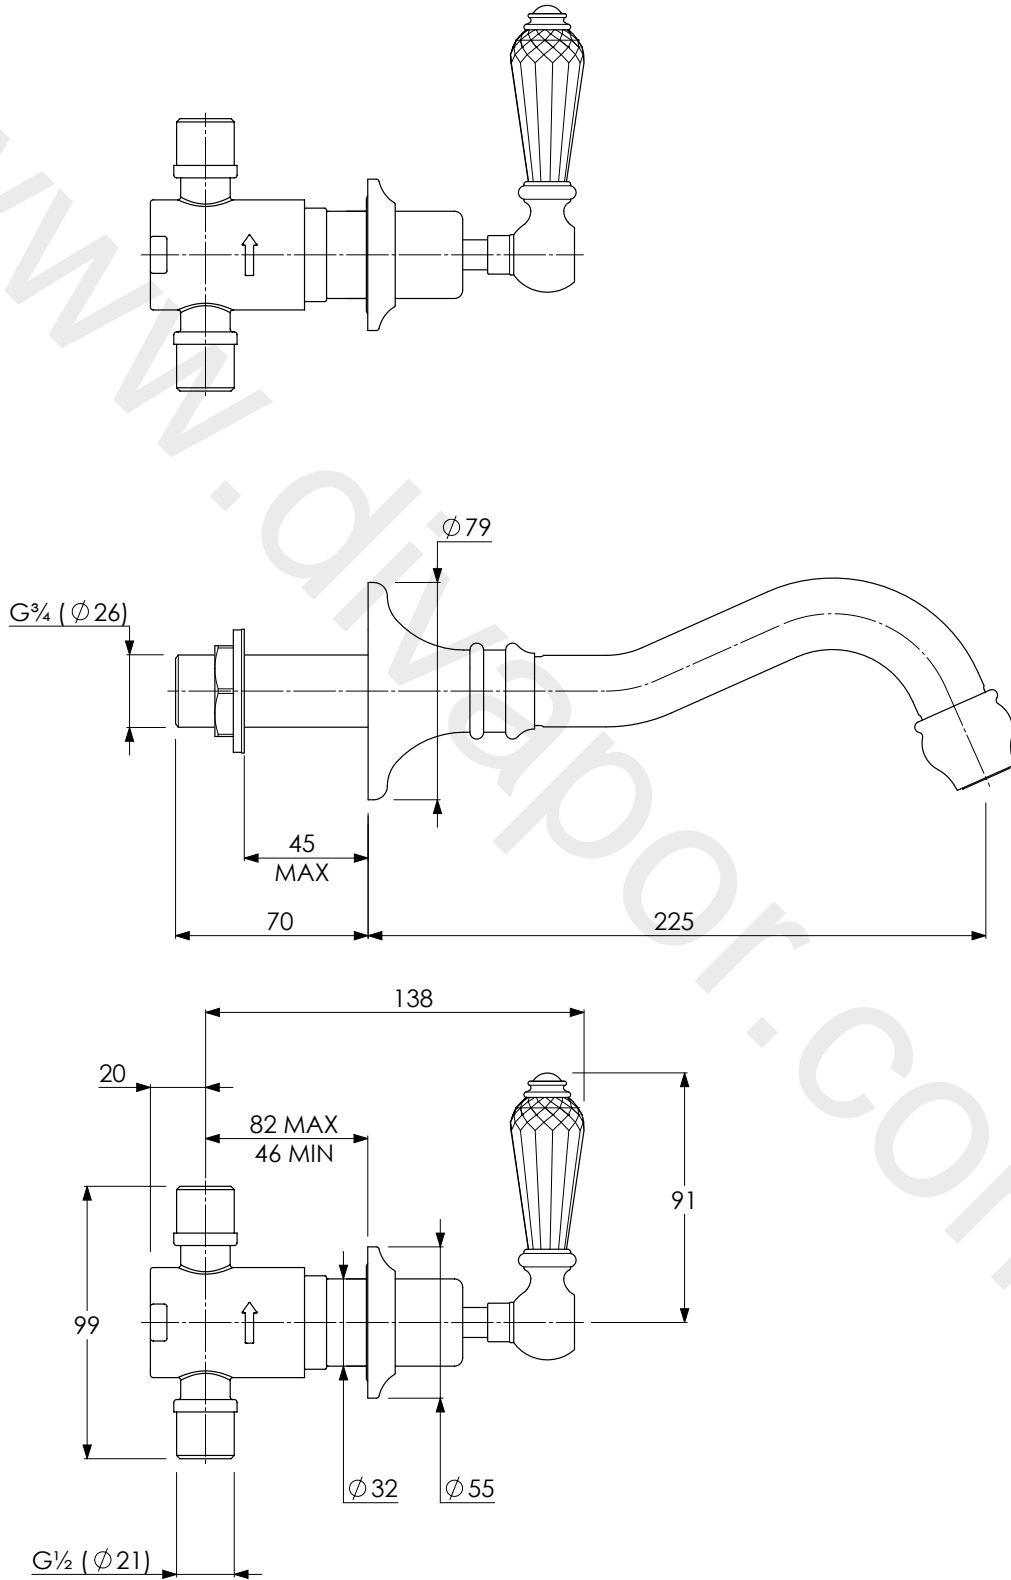

LEFROY BROOKS

IBROC HOUSE ESSEX ROAD
HODDESDON HERTS EN11 0QS UK
T: +44 (0)1992 708 316 F: +44 (0)1992 708 317

CR1290

LA CHAPELLE WALL MOUNTED BATH SPOUT
WITH CRYSTAL LEVERS

DIMENSIONAL DATA SHEET

DATE: 08/02/19

REVISION: A

COPYRIGHT © LBIP LTD. ALL RIGHTS RESERVED

DIMENSIONS IN MILLIMETRES

WHILST EVERY EFFORT IS MADE TO ENSURE THE ACCURACY OF THESE DATA SHEETS THEY ARE SUBJECT TO CHANGE WITHOUT NOTICE AS PART OF THE COMPANY'S PRODUCT DEVELOPMENT PROCESS