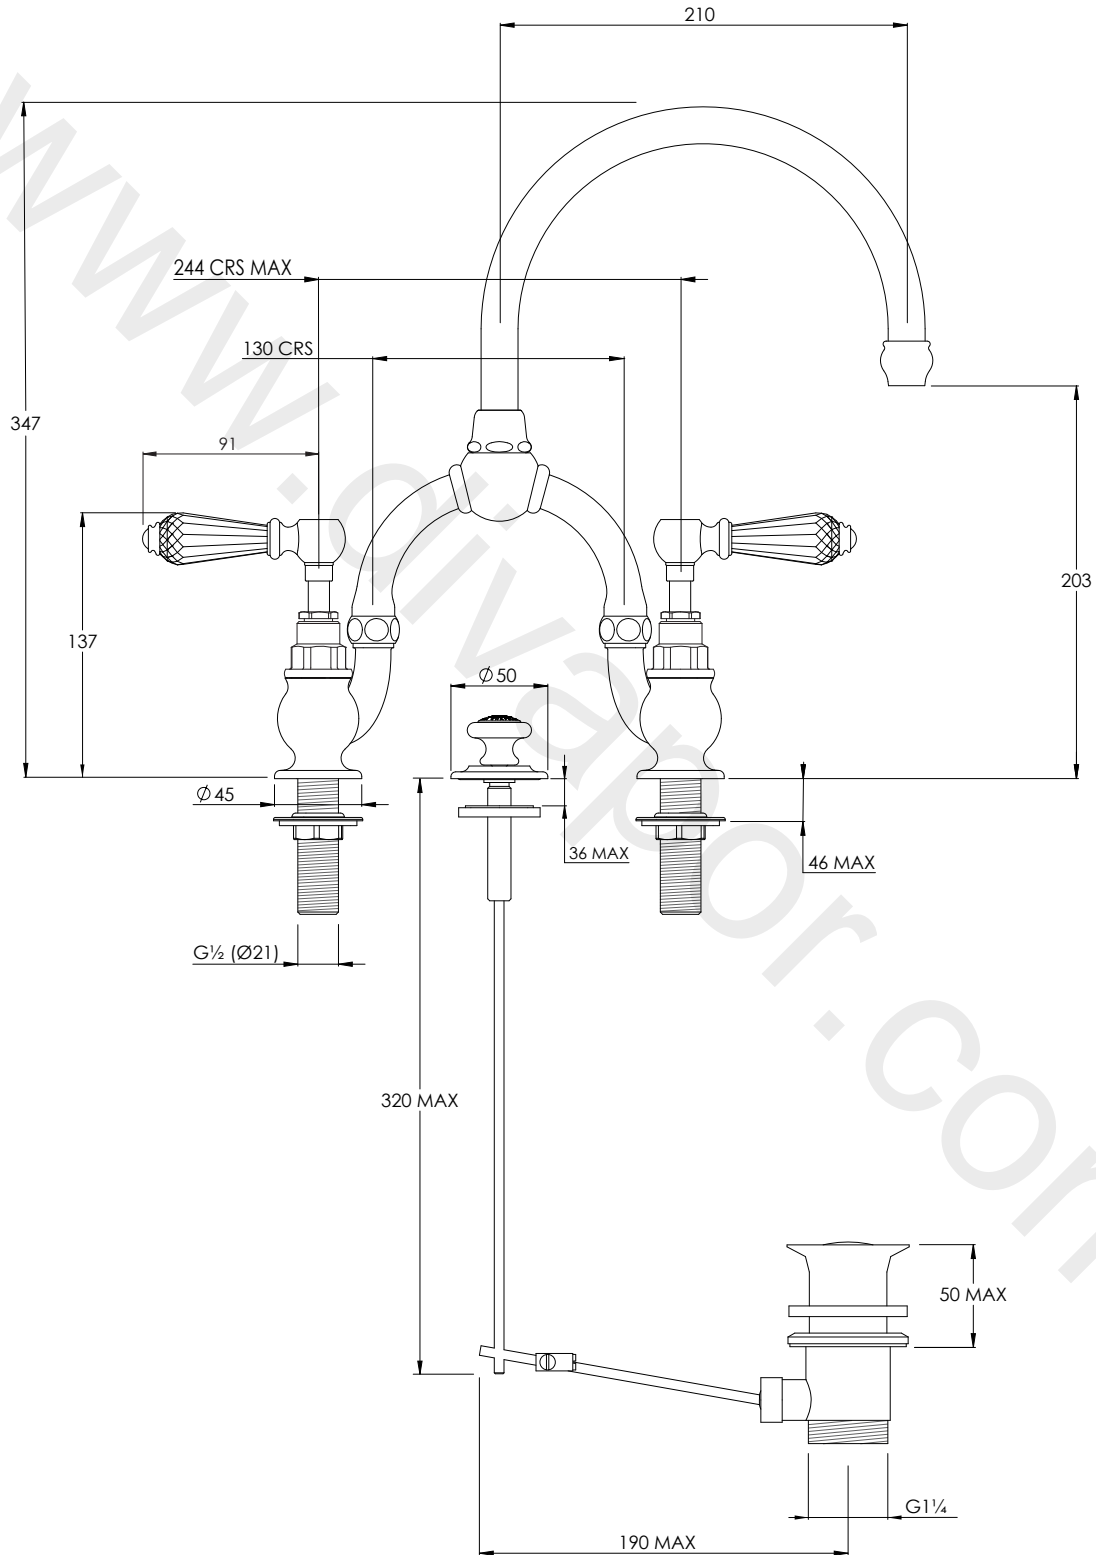

LEFROY BROOKS

IBROC HOUSE ESSEX ROAD
HODDESDON HERTS EN11 0QS UK
T: +44 (0)1992 708 316 F: +44 (0)1992 708 317

CR9000

LA CHAPELLE BASIN BRIDGE MIXER WITH
CRYSTAL LEVERS AND POP-UP WASTE

DIMENSIONAL DATA SHEET

DATE: 20/02/19

REVISION: A

COPYRIGHT © LBIP LTD. ALL RIGHTS RESERVED

DIMENSIONS IN MILLIMETRES

WHILST EVERY EFFORT IS MADE TO ENSURE THE ACCURACY OF THESE DATA SHEETS THEY ARE SUBJECT TO CHANGE WITHOUT NOTICE AS PART OF THE COMPANY'S PRODUCT DEVELOPMENT PROCESS