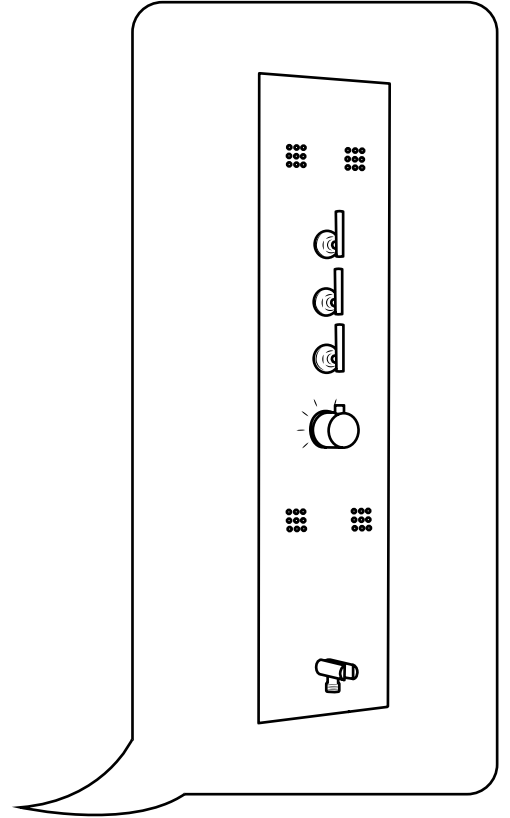

Milano

Concealed Shower Panel

i Style may vary

Installation Guide

Installation

Parts included:

Installation

Tools required for installing:

1

2

3

4

5

6

7

8