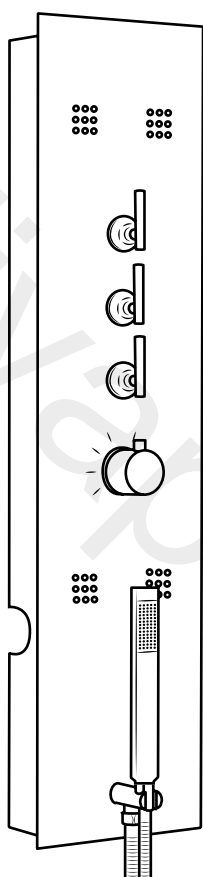

Milano

Concealed Shower Panel

i Style may vary

Installation Guide

Installation

Parts included:

Installation

Tools required for installing:

1

2

3

4

5

6

7

8