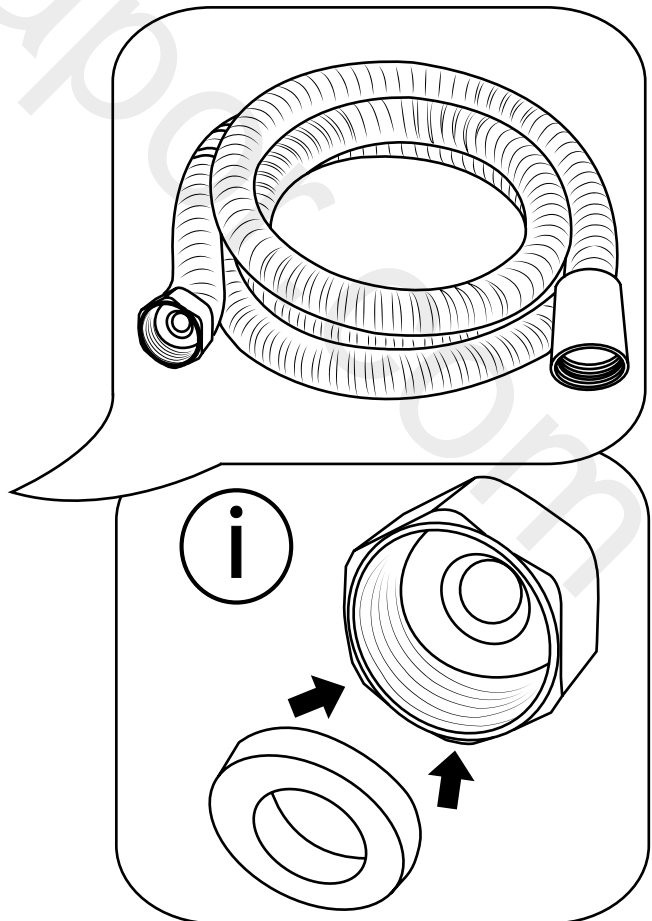

Milano

Concealed Shower Panel

i Style may vary

Installation Guide

Installation

Parts included:

Installation

Tools required for installing:

9

10

11

12

13

14