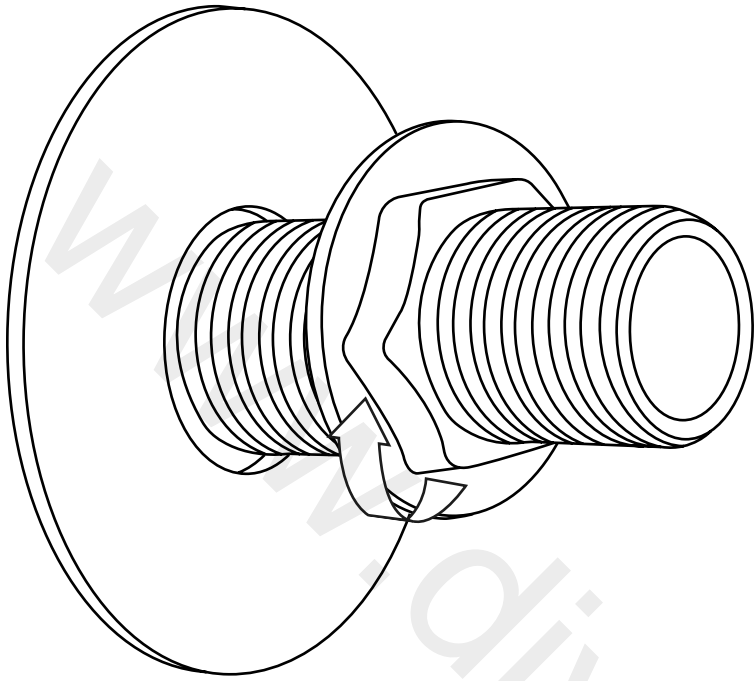

# Milano

Wall Mounted Shower Head & Arm

Installation Guide

Style may vary

## *Parts included:*

1

2

3

4

5

6