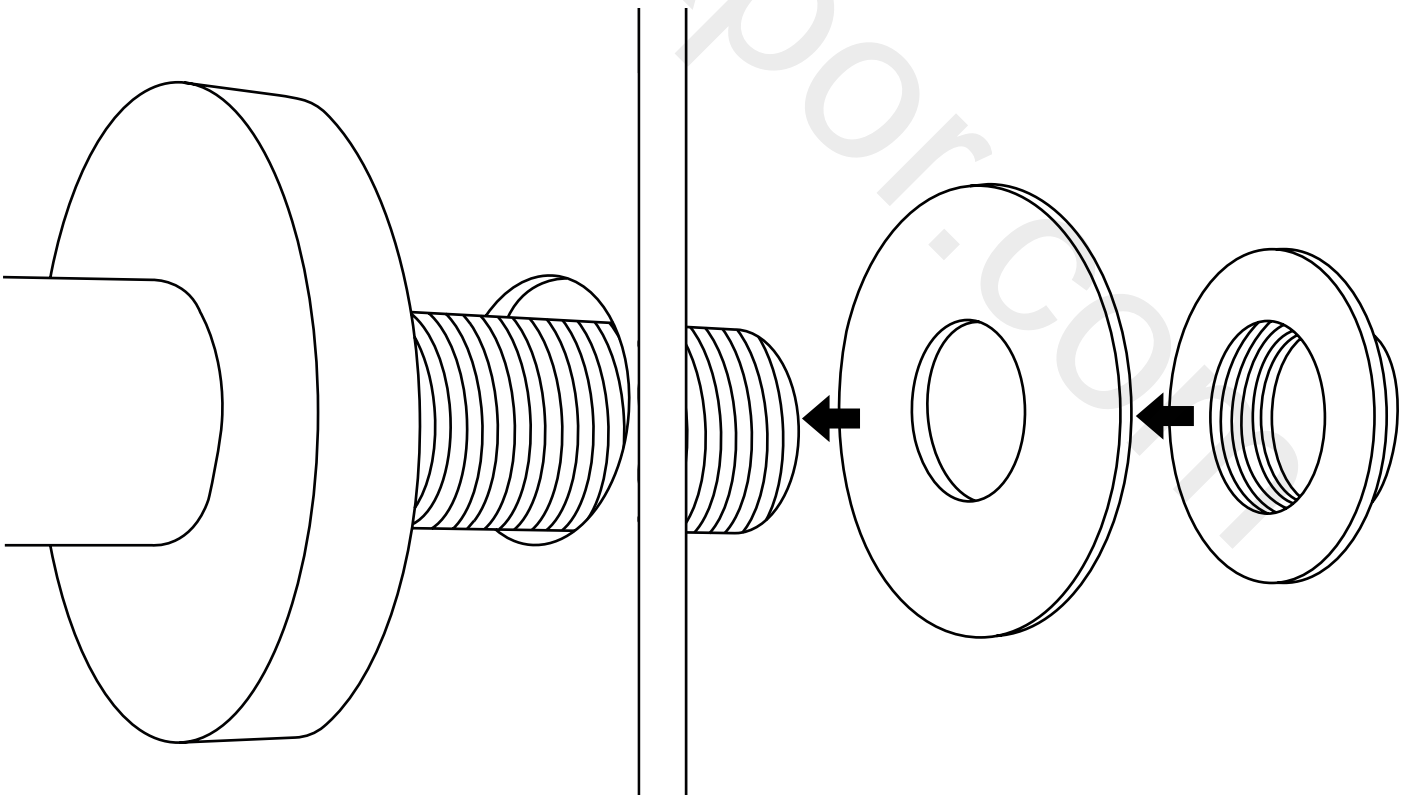

# Milano

Wall Mounted Shower Head & Arm

Installation Guide

Style may vary

## *Tools required for installing:*

## *Parts included:*

1

2

3

4

5

6