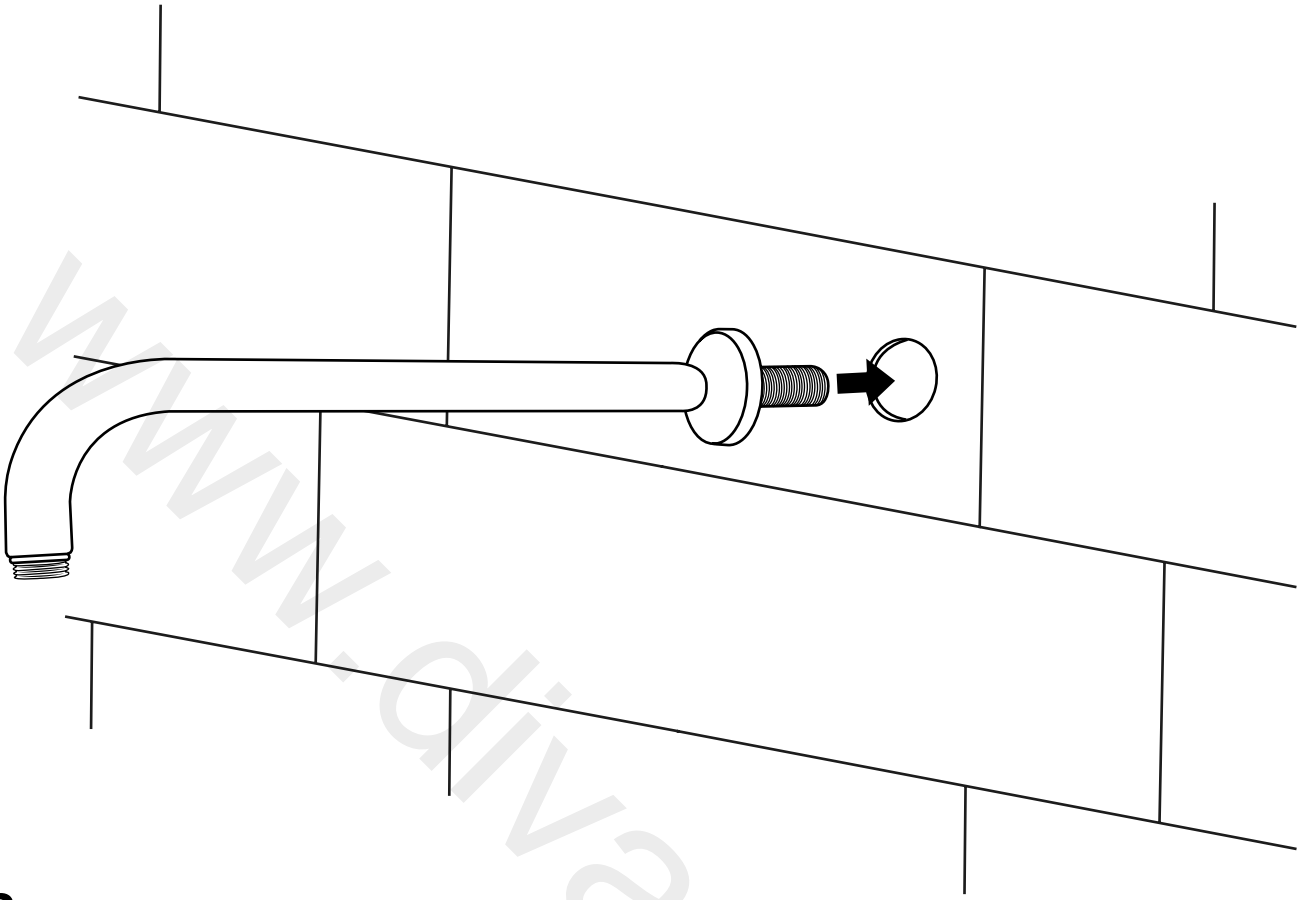

# Milano

Wall Mounted Shower Head & Arm

Installation Guide

Style may vary

## *Parts included:*

1

2

3

4

5

6