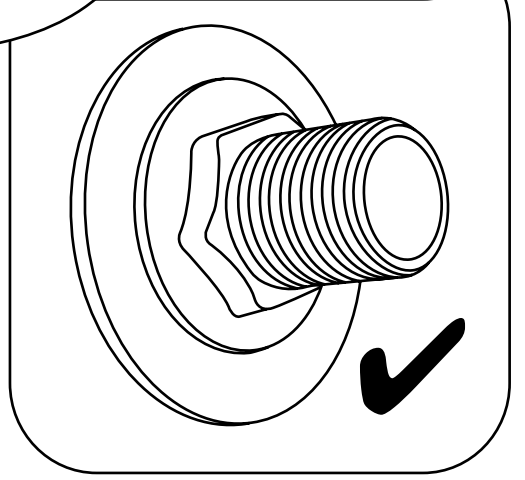

# Milano

Wall Mounted Shower Head & Arm

Installation Guide

Style may vary

## *Parts included:*

1

2

3

4

5

6