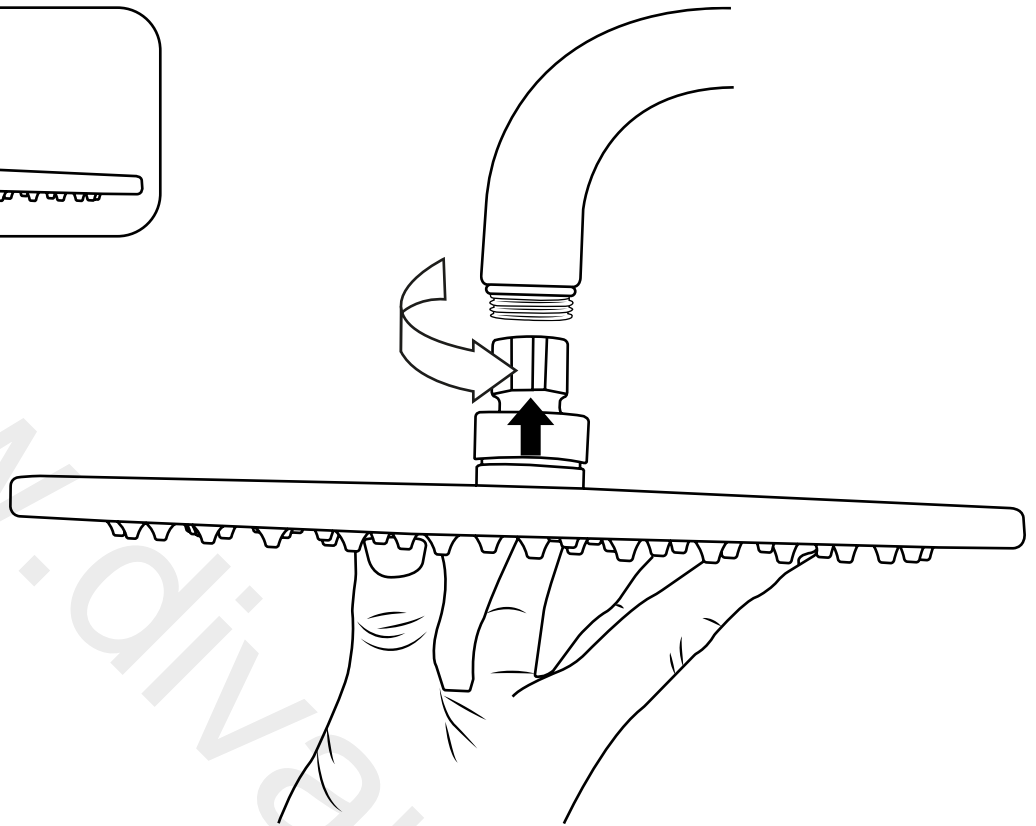

# Milano

Wall Mounted Shower Head & Arm

Installation Guide

Style may vary

## *Parts included:*

1

2

3

4

5

6