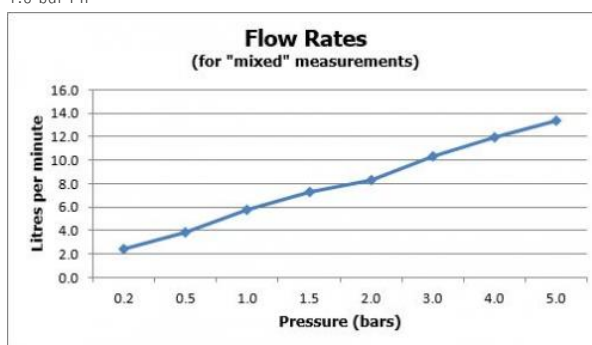

SPECIFICATION SHEET

COLLECTION: ZOO

PRODUCT CODE: CUC-3002-C/P

DESCRIPTION:

Zoo Curve
mono kitchen mixer
single lever
deck mounted
with swivel spout
minimum operating pressure 1.0 bar MP

FINISH:

Chrome

FLOW REGULATOR:

FR-100/5-PLA

MINIMUM OPERATING PRESSURE:

1.0 bar MP

tel: 01934 744466
email: sales@vado.com
www.vado.com

where inspiration flows
taps | showering | accessories

TECHNICAL DRAWING

COLLECTION: ZOO

PRODUCT CODE: CUC-3002-C/P