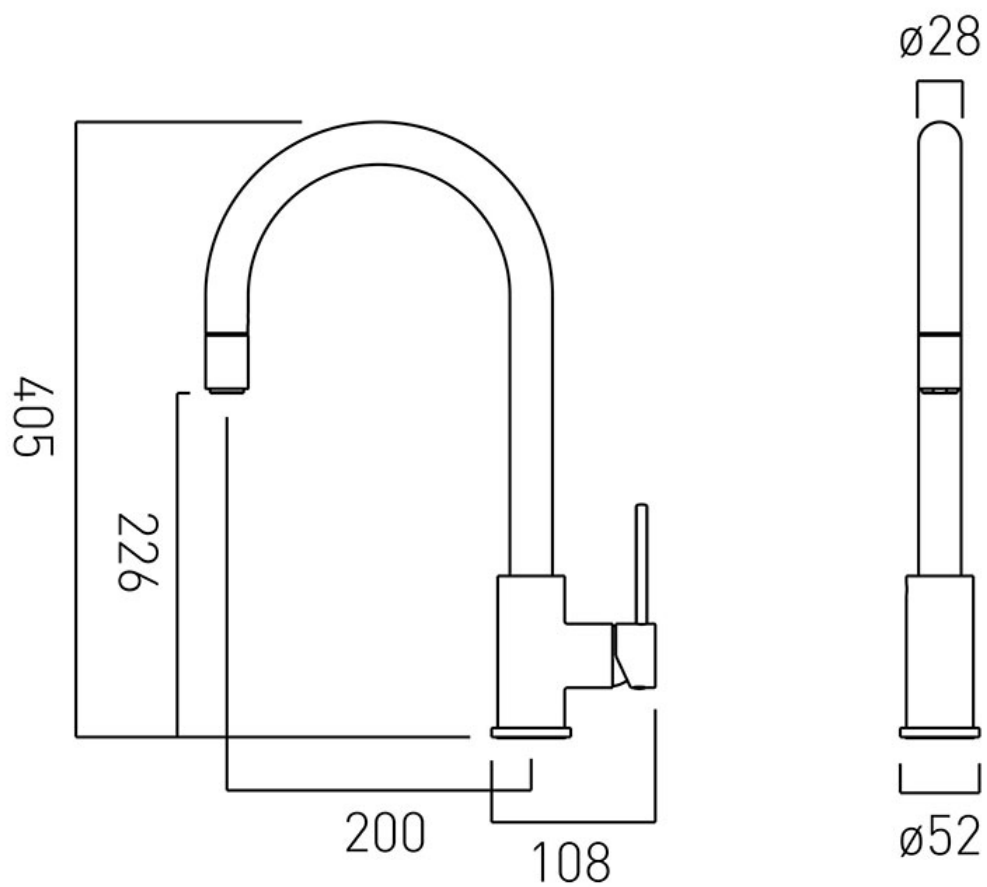

SPECIFICATION SHEET

COLLECTION: ZOO

PRODUCT CODE: CUC-3002-C/P

DESCRIPTION:

Zoo Curve
mono kitchen mixer
single lever
deck mounted
with swivel spout
minimum operating pressure 1.0 bar MP

FINISH:

Chrome

FLOW REGULATOR:

FR-100/5-PLA

MINIMUM OPERATING PRESSURE:

1.0 bar MP

tel: 01934 744466
email: sales@vado.com
www.vado.com

where inspiration flows
taps | showering | accessories

TECHNICAL DRAWING

COLLECTION: ZOO

PRODUCT CODE: CUC-3002-C/P