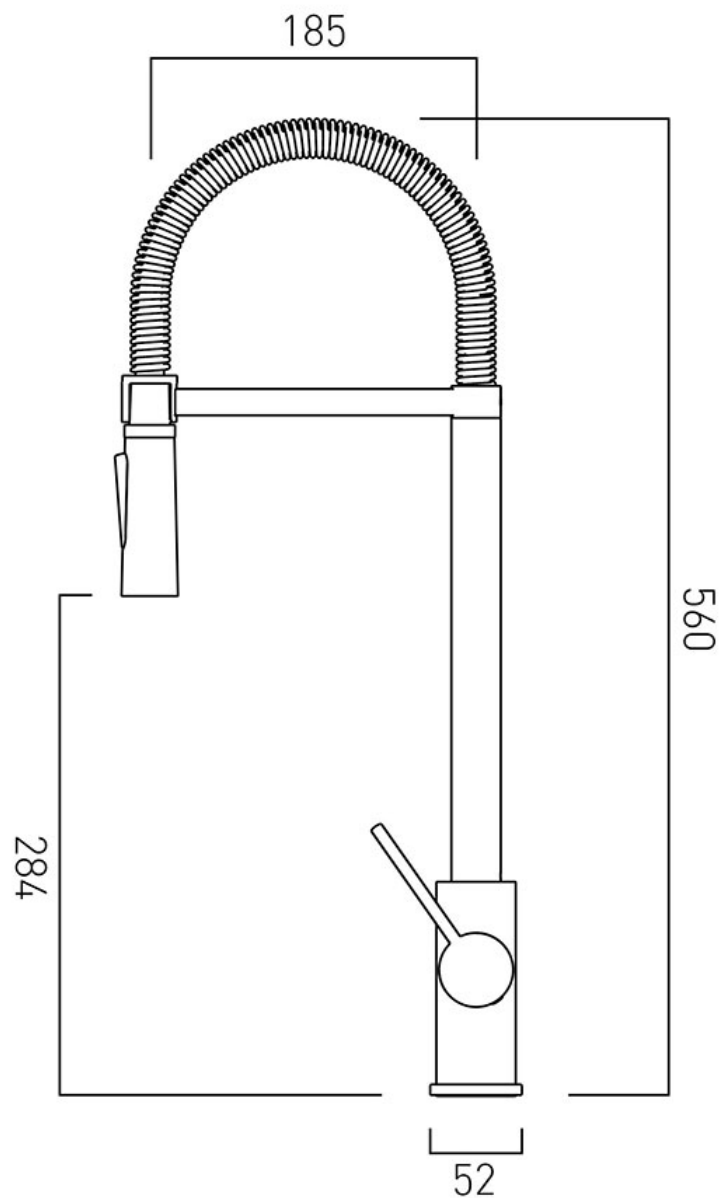

# SPECIFICATION SHEET

**COLLECTION:** ZOO

**PRODUCT CODE:** CUC-3003-C/P

**DESCRIPTION:**

Zoo Professional  
mono kitchen mixer  
single lever  
deck mounted  
with swivel spout  
with two function pull-out spout  
minimum operating pressure 1.0 bar MP

**FINISH:**

Chrome

**FLOW REGULATOR:**

FR-100/5-PLA

**MINIMUM OPERATING PRESSURE:**

1.0 bar MP

tel: 01934 744466  
email: sales@vado.com  
www.vado.com

**where inspiration flows**  
taps | showering | accessories

# TECHNICAL DRAWING

**COLLECTION:** ZOO

**PRODUCT CODE:** CUC-3003-C/P

tel: 01934 744466  
email: sales@vado.com  
www.vado.com

**where inspiration flows**  
taps | showering | accessories