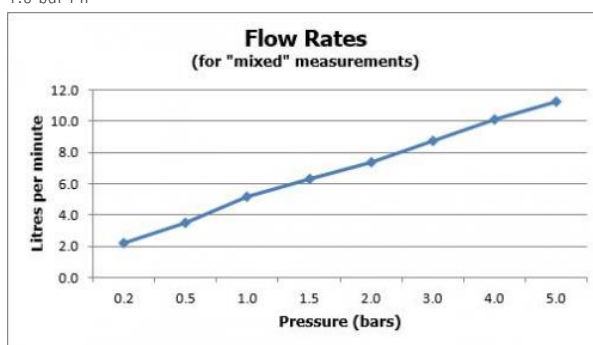

**FINISH:**

Chrome

**FLOW REGULATOR:**

FR-100/5-PLA

**MINIMUM OPERATING PRESSURE:**

1.0 bar MP

tel: 01934 744466  
email: sales@vado.com  
www.vado.com

**where inspiration flows**  
taps | showering | accessories