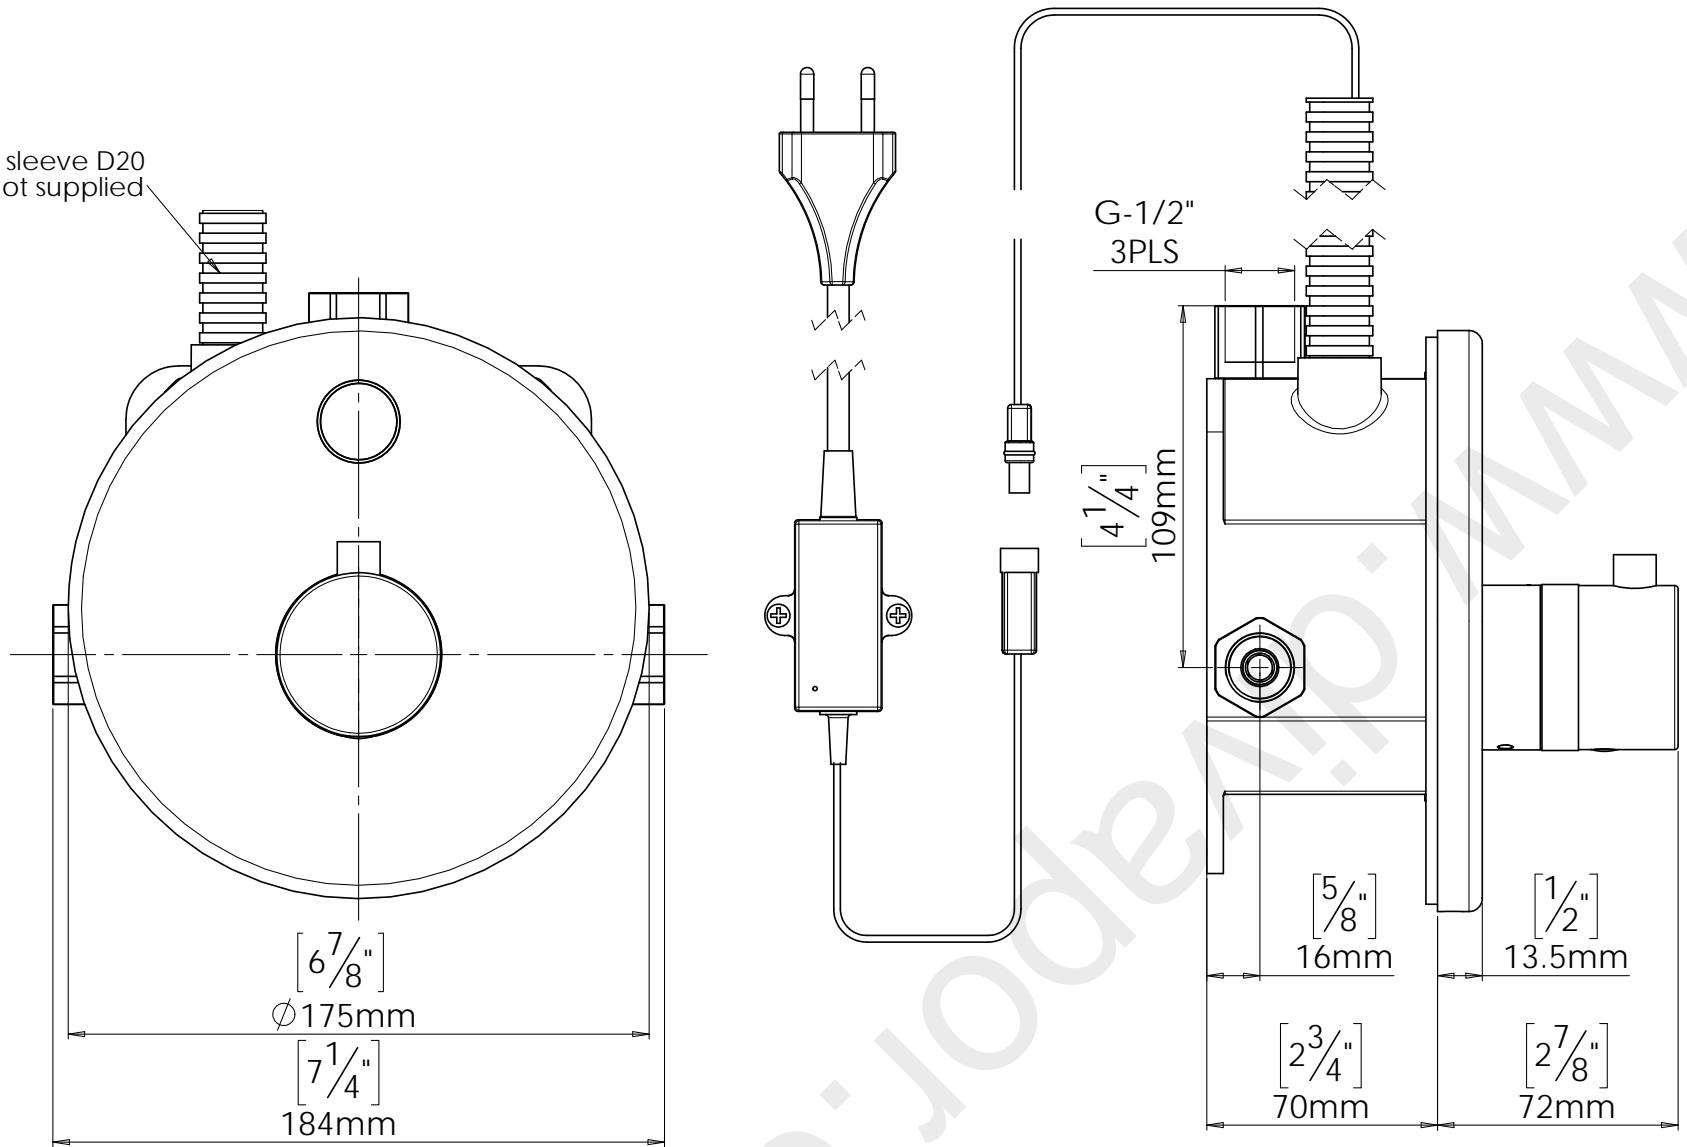

Green protection sleeve D20
is not supplied

Dolphin Solutions Ltd

DOLPHIN BLUE ELECTRONIC SEMI RECESSED PIEZO TOUCH THERMOSTATIC
SHOWER CONTROL
DB 1200T/DB 1225T