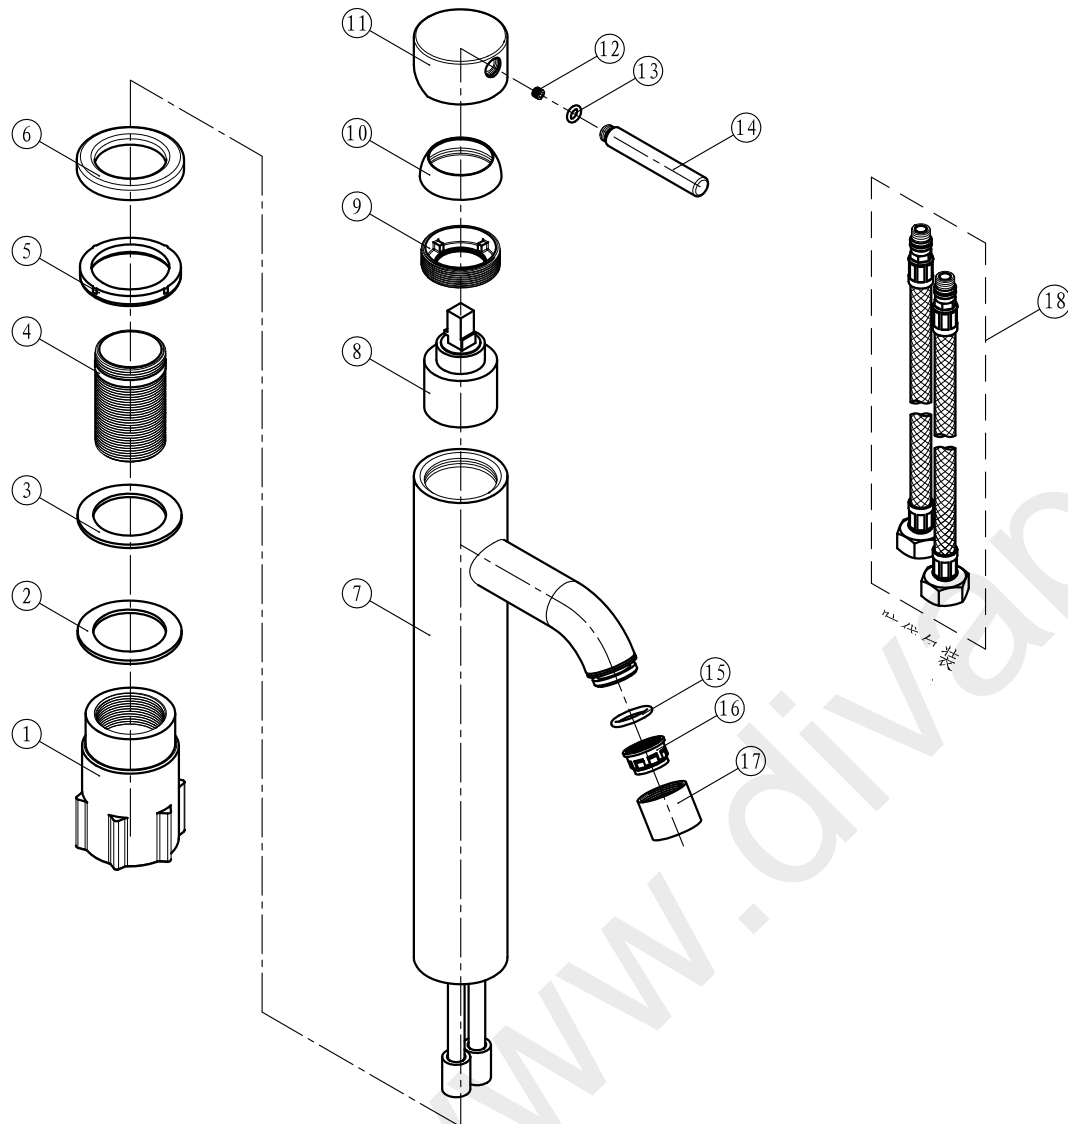

DBI600 Dolphin Manual Tap

No	Code	Description	Quantity
1	DB0116	Fixing plastic	1
2	DB0216	Washer	1
3	DB0316	Rubber	1
4	DB0416	Fixing thread	1
5	DB0516	Transformative o ring	1
6	DB0616	Base	1
7	DB0716	Body	1
8	DB0816	Cartridge	1
9	DB0916	Cover	1
10	DB1016	Cover ring	1
11	DB1116	Handle cover	1
12	DB1216	Inner hexagon socket set screws	1
13	DB1316	O ring	1
14	DB1416	Handle bar	1
15	DB1516	O ring	1
16	DB1616	Aerator	1
17	DB1716	Aerator Cover	1
18	DB1816	Flexible Hose	2