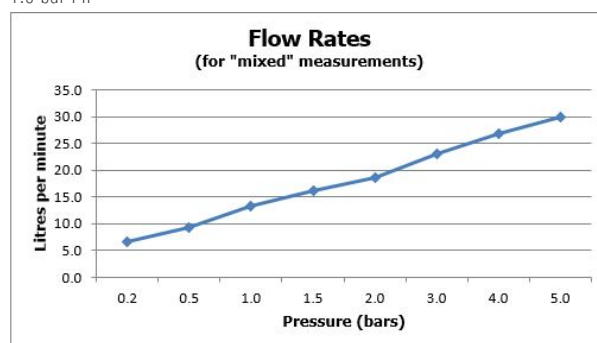

installation note:

- 56mm minimum depth tolerance
- SmartDial removal tool included
- 10m wiring from CPU for flexible installation

FINISH:

Chrome

MINIMUM OPERATING PRESSURE:

1.0 bar MP

5
year guarantee

tel: 01934 744466