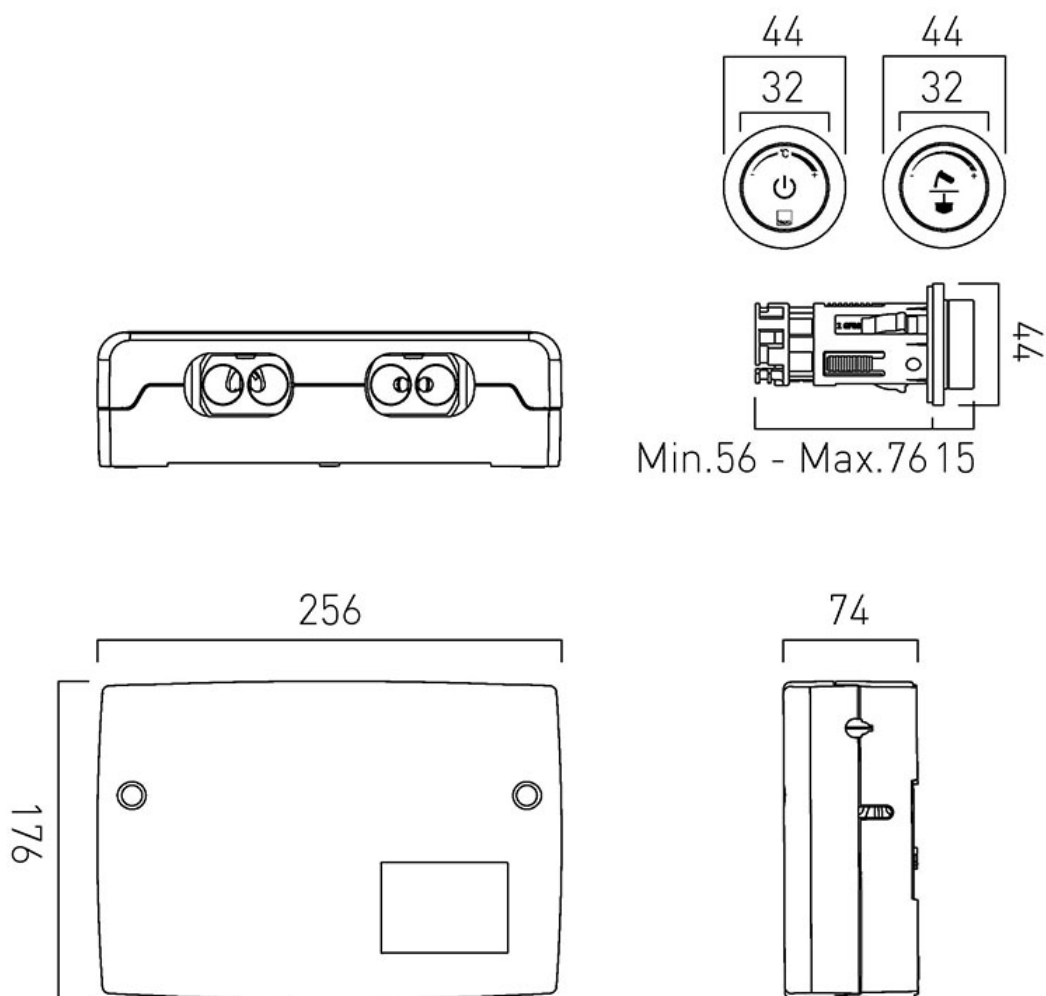

TECHNICAL DRAWING

COLLECTION: SENSORI

PRODUCT CODE: DIA-2000

tel: 01934 744466
email: sales@vado.com
www.vado.com

where inspiration flows
taps | showering | accessories