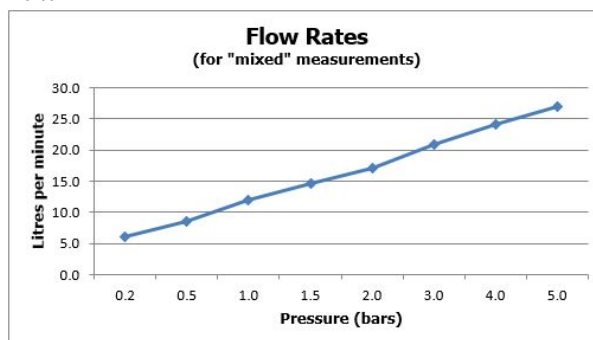

MINIMUM OPERATING PRESSURE:

1.0 bar MP

5
year guarantee

tel: 01934 744466

email: sales@vado.com

www.vado.com

where inspiration flows

taps | showering | accessories