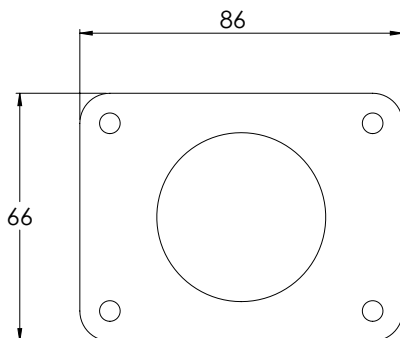

LEFROY BROOKS

IBROC HOUSE ESSEX ROAD
HODDESDON HERTS EN11 0QS UK
T: +44 (0)1992 708 316 F: +44 (0)1992 708 317

DL1721

FIFTH WALL MOUNTED TWO-WAY DIVERTER

DIMENSIONAL DATA SHEET

DATE: 05/08/21

REVISION: A

WALL MOUNTING PLATE
(OPTIONAL)

DIMENSIONS IN MILLIMETRES