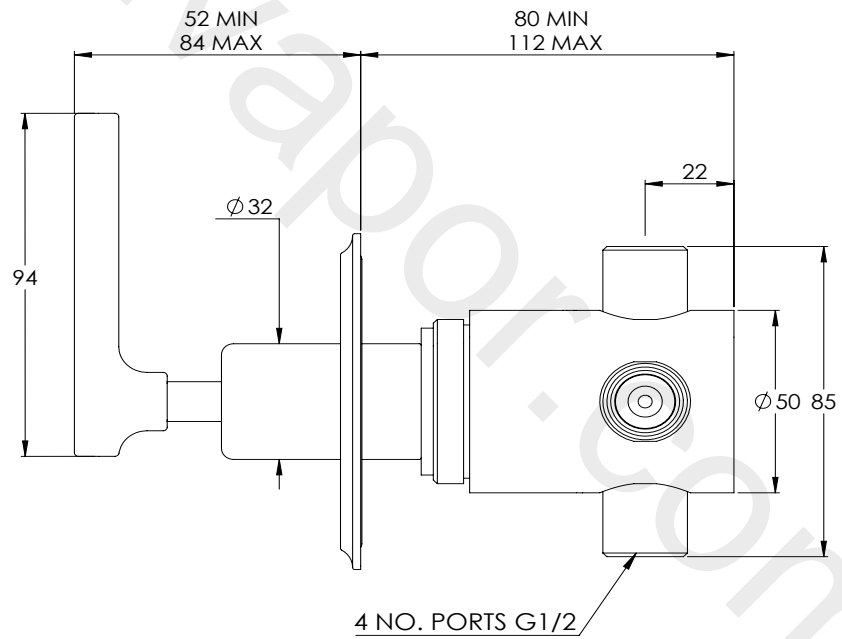

LEFROY BROOKS

IBROC HOUSE ESSEX ROAD
HODDESDON HERTS EN11 0QS UK
T: +44 (0)1992 708 316 F: +44 (0)1992 708 317

DL1721

FIFTH WALL MOUNTED TWO-WAY DIVERTER

DIMENSIONAL DATA SHEET

DATE: 05/08/21

REVISION: A

WALL MOUNTING PLATE
(OPTIONAL)

DIMENSIONS IN MILLIMETRES