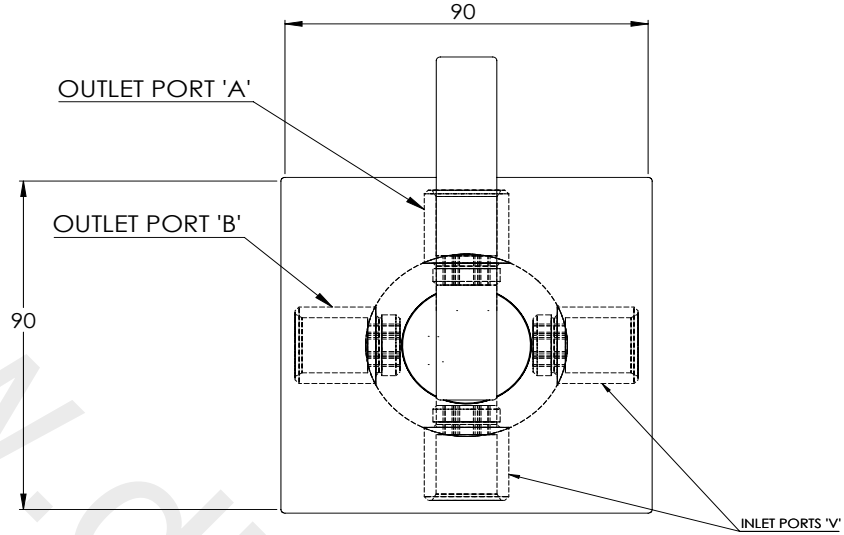

LEFROY BROOKS

IBROC HOUSE ESSEX ROAD
HODDESDON HERTS EN11 0QS UK
T: +44 (0)1992 708 316 F: +44 (0)1992 708 317

DL1721

FIFTH WALL MOUNTED TWO-WAY DIVERTER

DIMENSIONAL DATA SHEET

DATE: 05/08/21

REVISION: A

WALL MOUNTING PLATE
(OPTIONAL)

DIMENSIONS IN MILLIMETRES