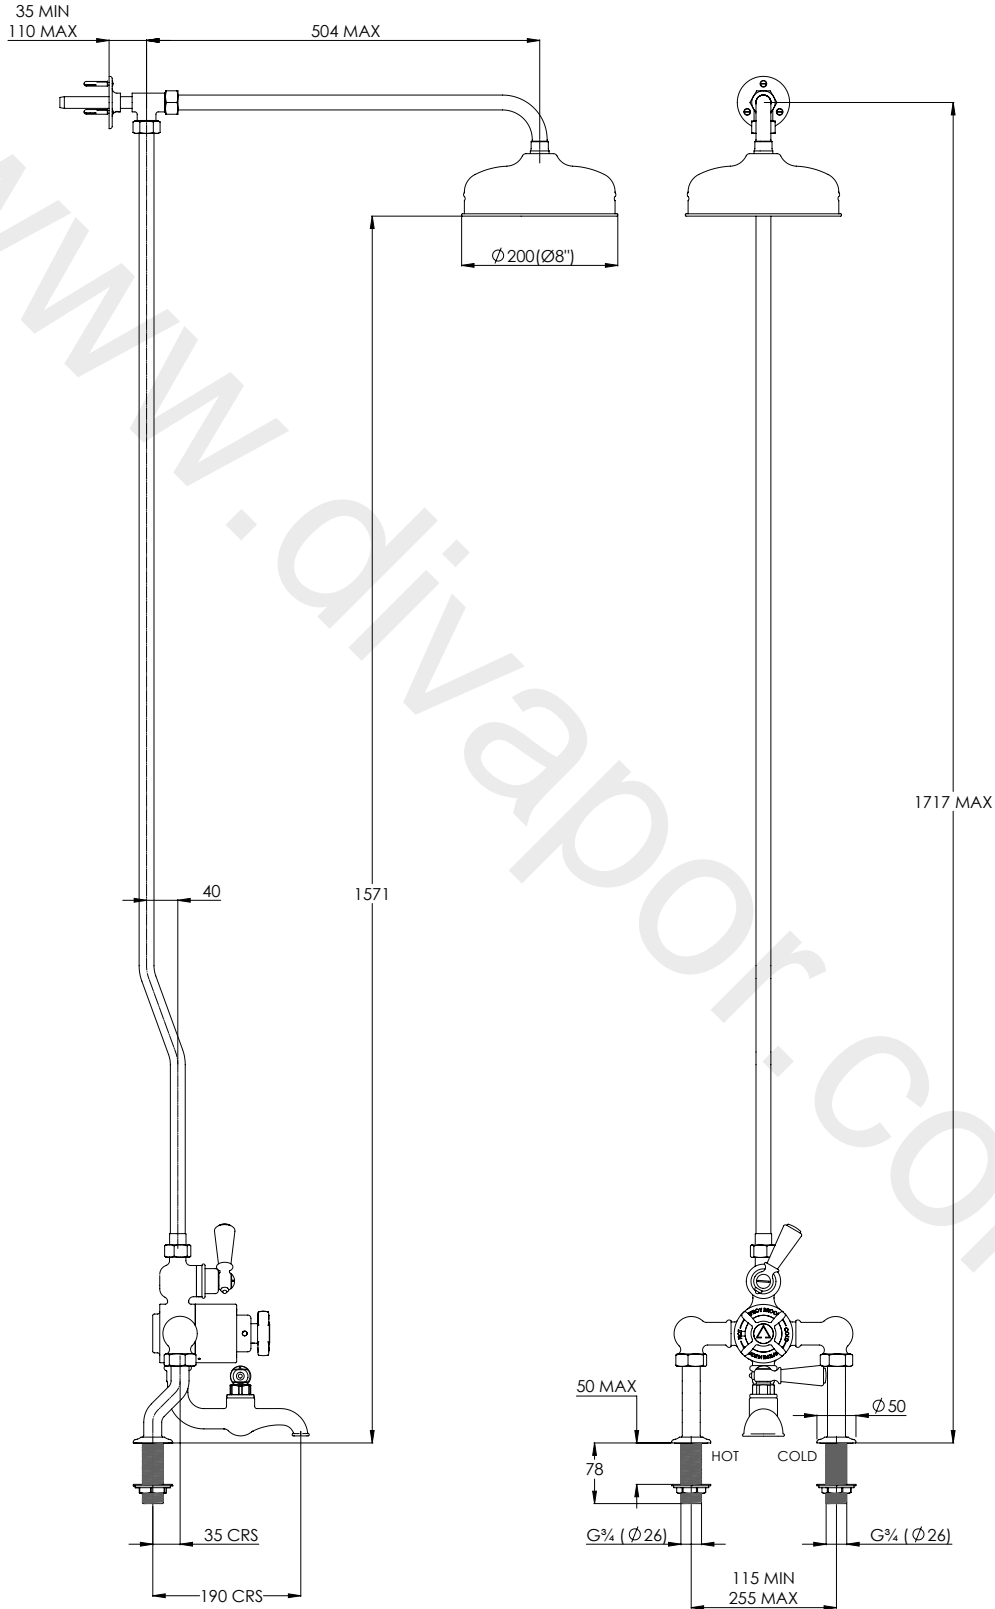

LEFROY BROOKS

IBROC HOUSE ESSEX ROAD
HODDESDON HERTS EN11 0QS UK
T: +44 (0)1992 708 316 F: +44 (0)1992 708 317

DM/BL8822

CLASSIC BLACK DECK MOUNTED THERMOSTATIC
BATH SHOWER MIXER WITH RISER KIT, 8" ROSE &
ADJUSTABLE RISER PIPE BRACKET

DIMENSIONAL DATA SHEET

DATE: 12/10/2021

REVISION: A

COPYRIGHT © LBIP LTD. ALL RIGHTS RESERVED

DIMENSIONS IN MILLIMETRES

WHILST EVERY EFFORT IS MADE TO ENSURE THE ACCURACY OF THESE DATA SHEETS THEY ARE SUBJECT TO CHANGE WITHOUT NOTICE AS PART OF THE COMPANY'S PRODUCT DEVELOPMENT PROCESS