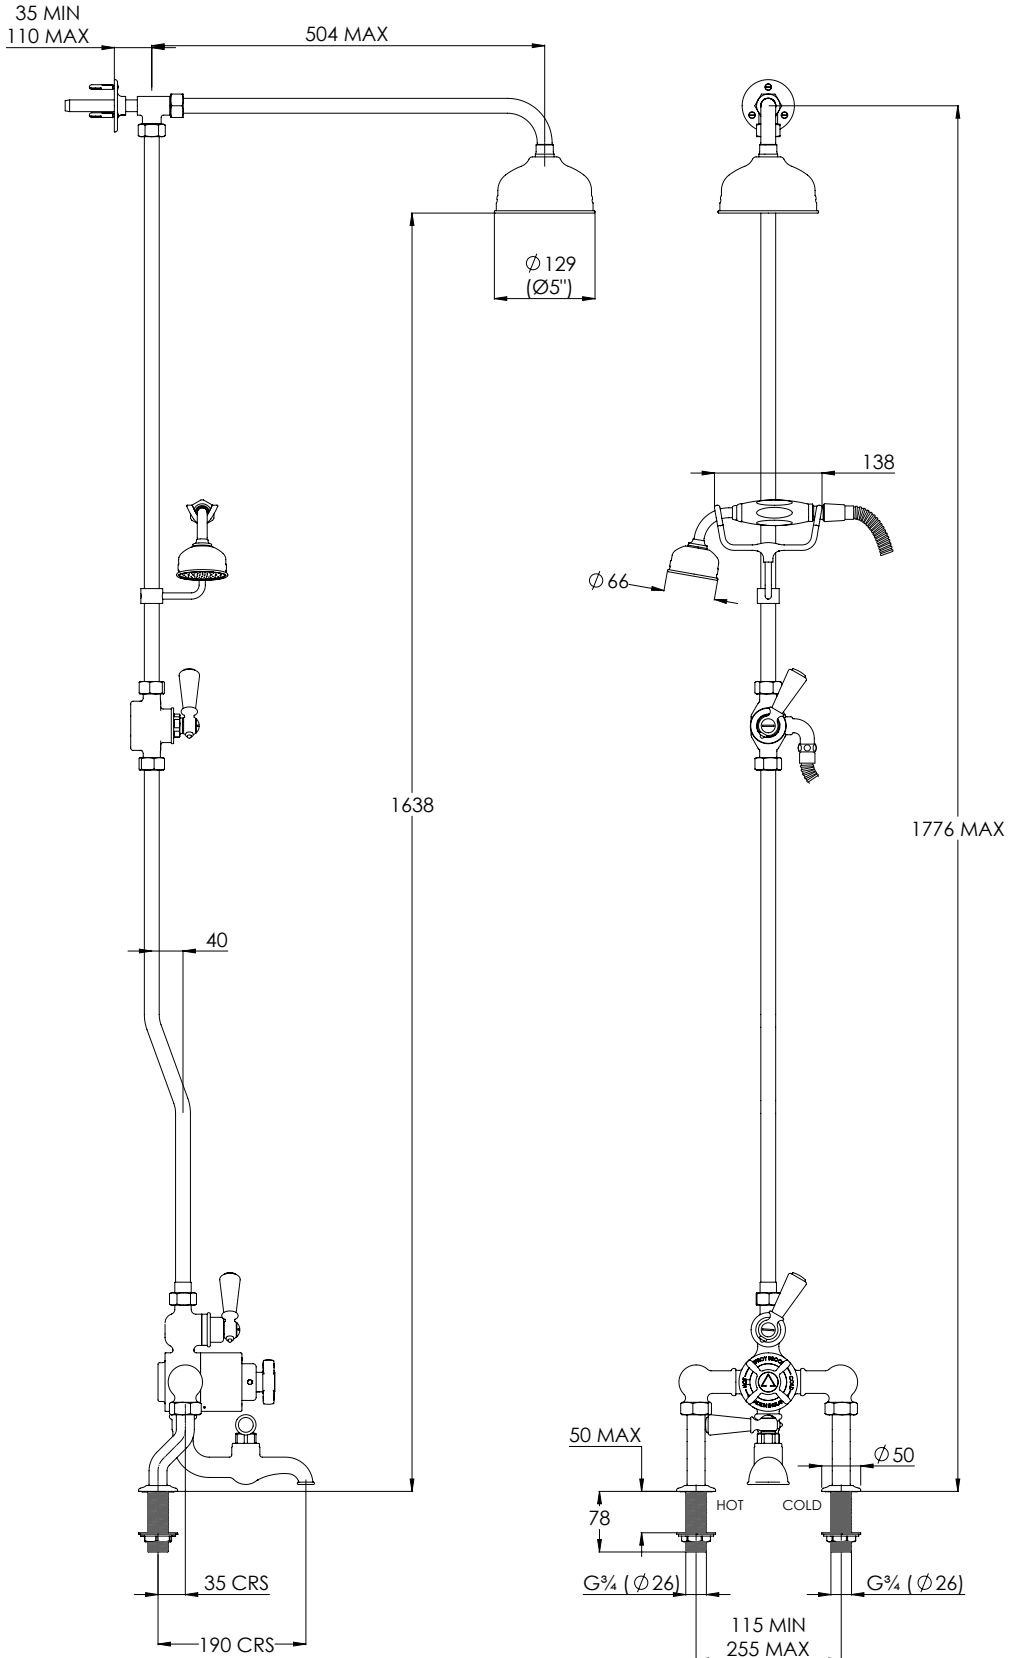

LEFROY BROOKS

IBROC HOUSE ESSEX ROAD
HODDESDON HERTS EN11 0QS UK
T: +44 (0)1992 708 316 F: +44 (0)1992 708 317

DM/BL8824

CLASSIC BLACK DECK MOUNTED THERMOSTATIC BATH
SHOWER MIXER WITH RISER KIT, HANDSET, LEVER DIVERTER,
5" ROSE & ADJUSTABLE RISER PIPE BRACKET

DIMENSIONAL DATA SHEET

DATE: 17/06/2019

REVISION: A

COPYRIGHT © LBIP LTD. ALL RIGHTS RESERVED

DIMENSIONS IN MILLIMETRES

WHILST EVERY EFFORT IS MADE TO ENSURE THE ACCURACY OF THESE DATA SHEETS THEY ARE SUBJECT TO CHANGE WITHOUT NOTICE AS PART OF THE COMPANY'S PRODUCT DEVELOPMENT PROCESS