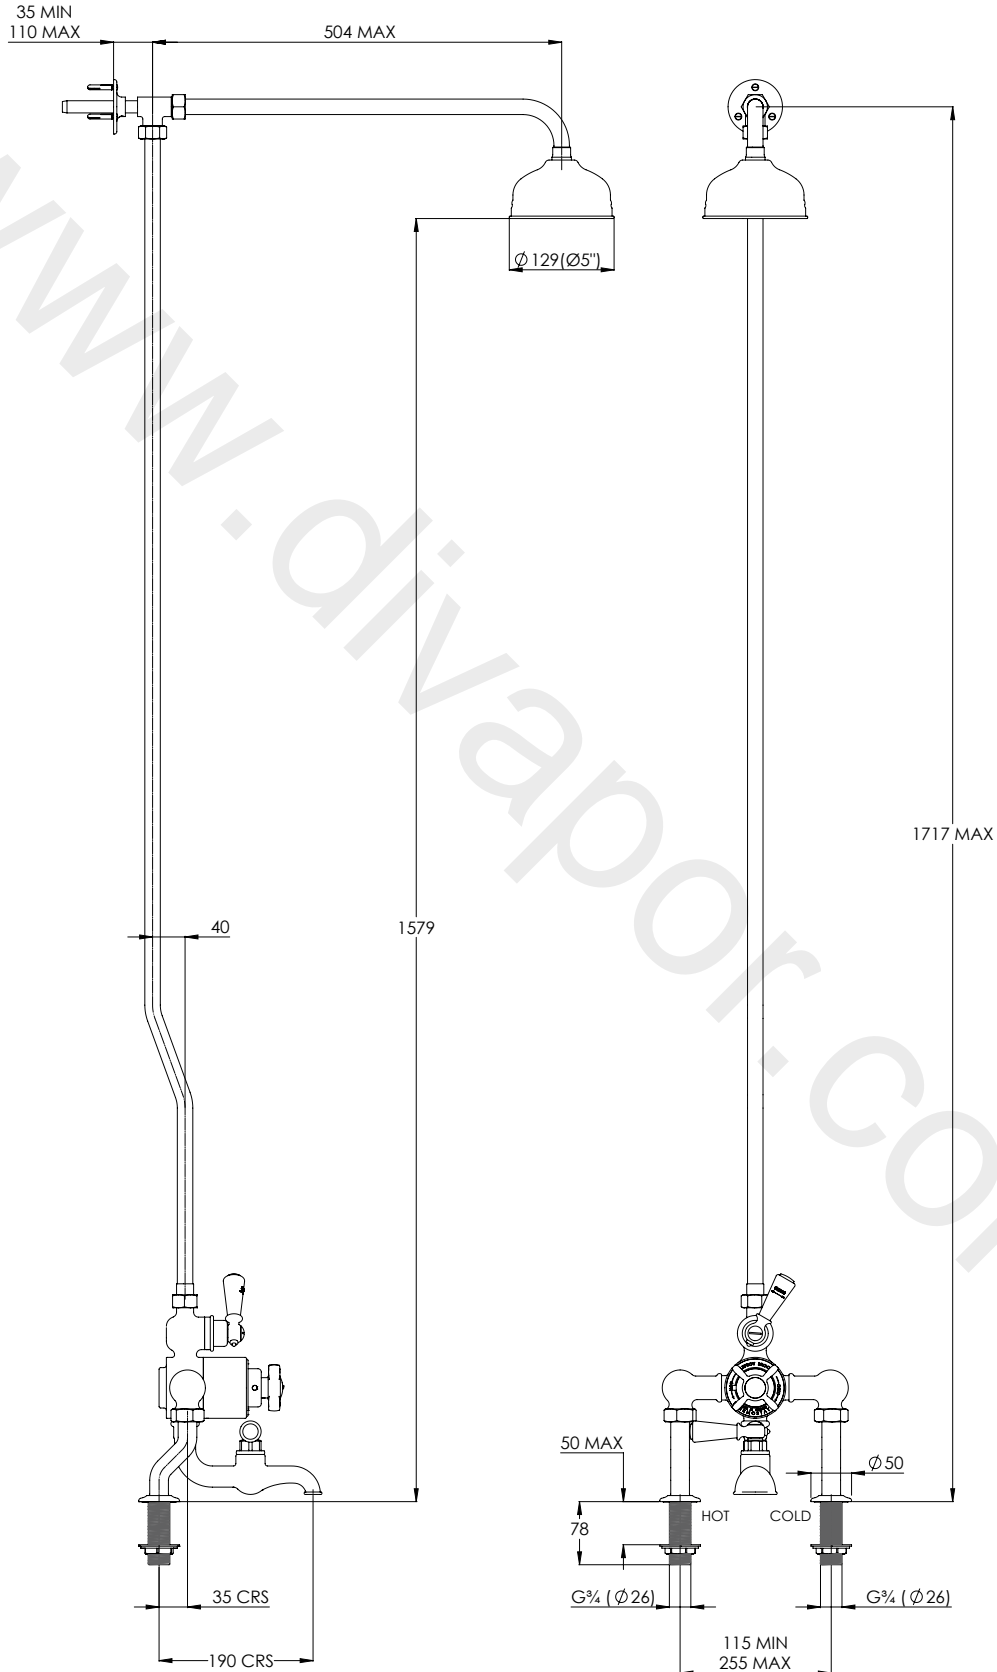

# DM/GD8821

CLASSIC DECK MOUNTED THERMOSTATIC  
BATH SHOWER MIXER WITH RISER KIT, 5" ROSE  
& ADJUSTABLE RISER PIPE BRACKET

## DIMENSIONAL DATA SHEET

DATE: 17/06/2019

REVISION: A

COPYRIGHT © LBIP LTD. ALL RIGHTS RESERVED

DIMENSIONS IN MILLIMETRES

WHILST EVERY EFFORT IS MADE TO ENSURE THE ACCURACY OF THESE DATA SHEETS THEY ARE SUBJECT TO CHANGE WITHOUT NOTICE AS PART OF THE COMPANY'S PRODUCT DEVELOPMENT PROCESS