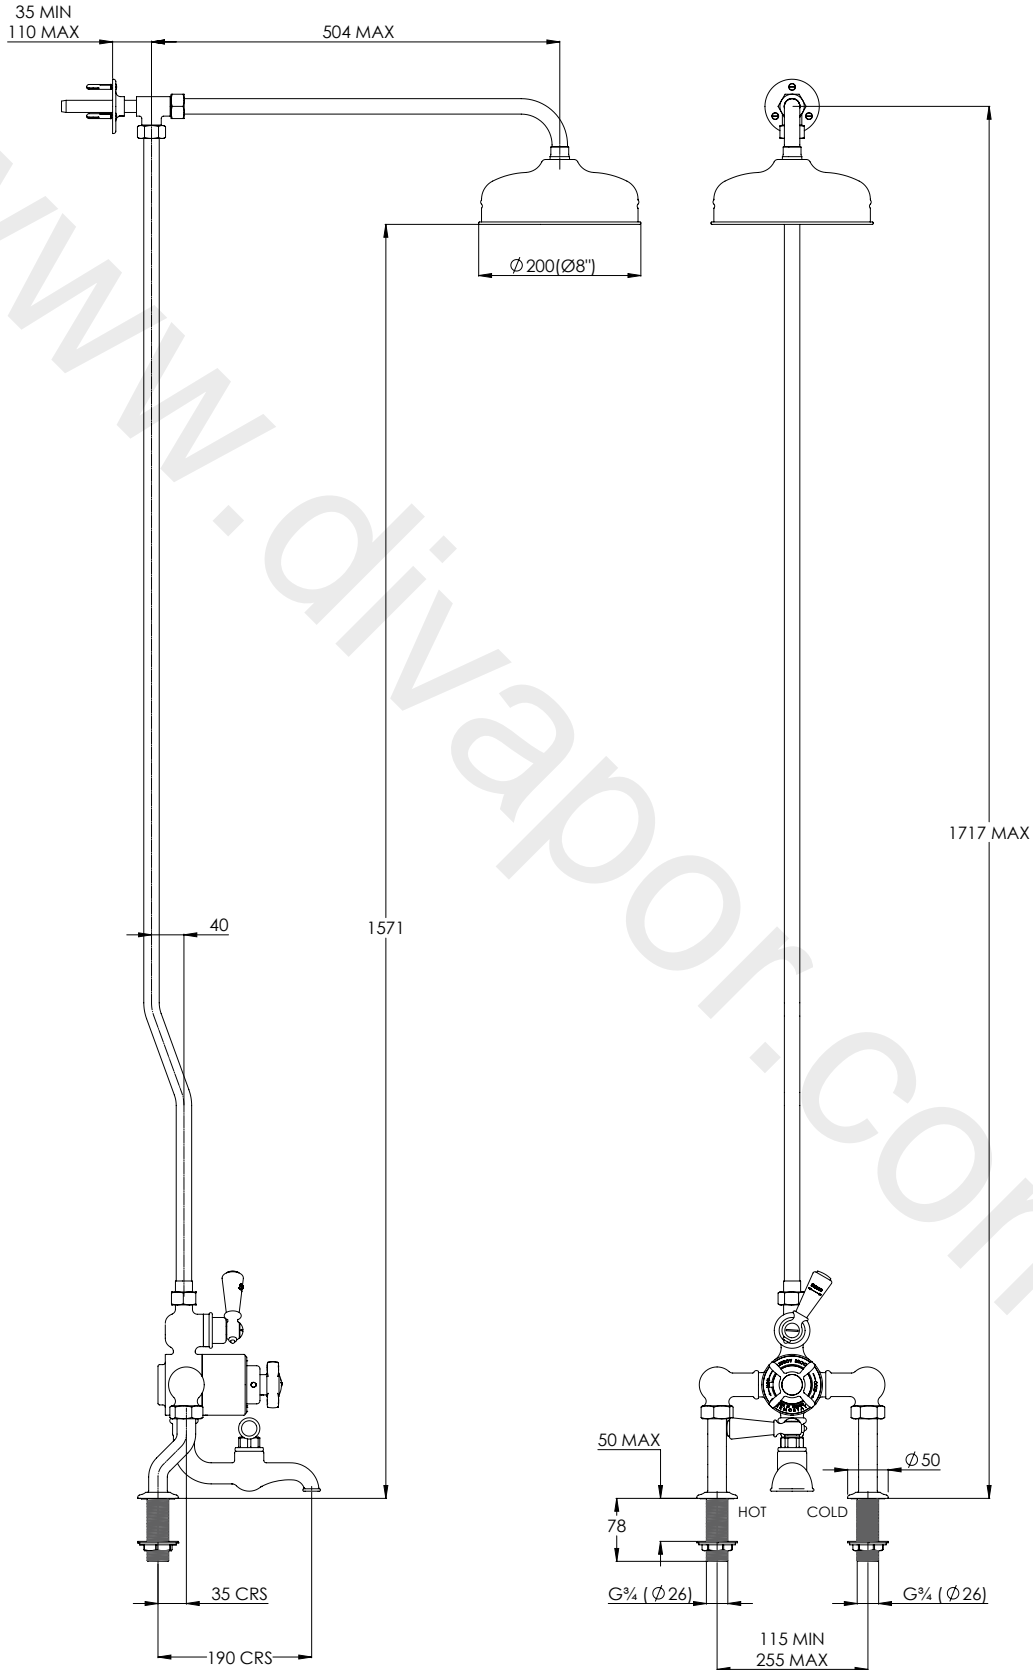

# DM/GD8822

CLASSIC DECK MOUNTED THERMOSTATIC  
BATH SHOWER MIXER WITH RISER KIT, 8" ROSE  
& ADJUSTABLE RISER PIPE BRACKET

## DIMENSIONAL DATA SHEET

DATE: 17/06/2019

REVISION: A

DIMENSIONS IN MILLIMETRES

COPYRIGHT © LBIP LTD. ALL RIGHTS RESERVED