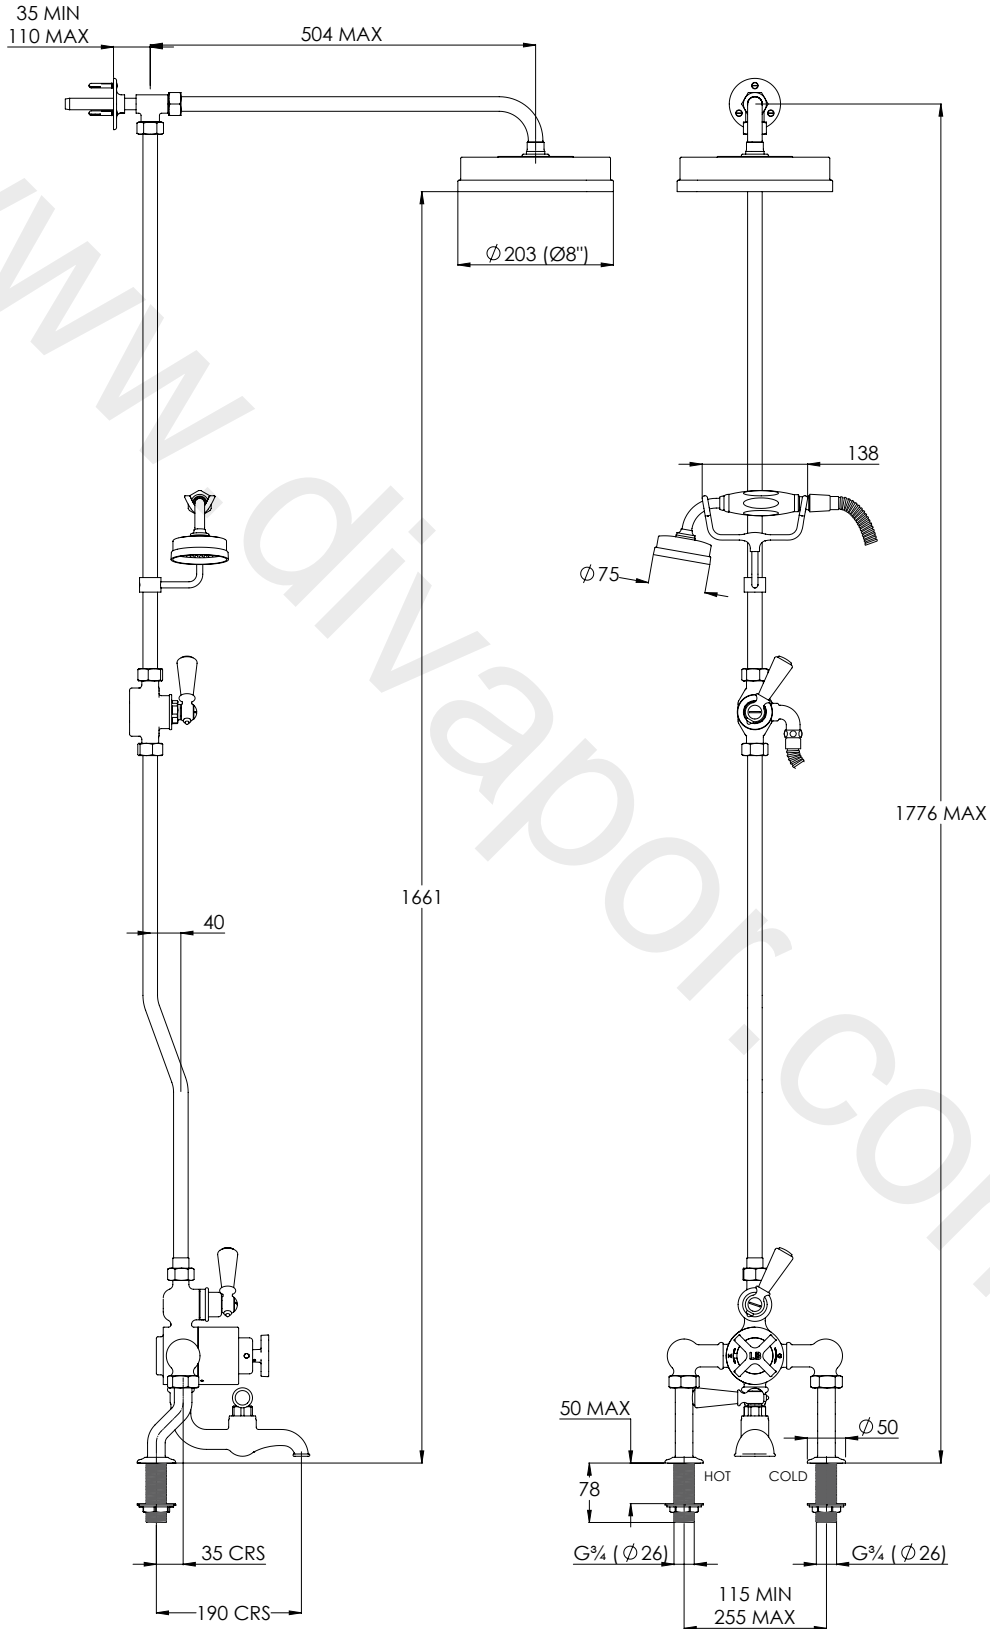

LEFROY BROOKS

IBROC HOUSE ESSEX ROAD
HODDESDON HERTS EN11 0QS UK
T: +44 (0)1992 708 316 F: +44 (0)1992 708 317

DM/MK8825

MACKINTOSH DECK MOUNTED THERMOSTATIC BATH
SHOWER MIXER WITH RISER KIT, HANDSET, LEVER DIVERTER,
8" ROSE & ADJUSTABLE RISER PIPE BRACKET

DIMENSIONAL DATA SHEET

DATE: 17/06/2019

REVISION: A

COPYRIGHT © LBIP LTD. ALL RIGHTS RESERVED

DIMENSIONS IN MILLIMETRES

WHILST EVERY EFFORT IS MADE TO ENSURE THE ACCURACY OF THESE DATA SHEETS THEY ARE SUBJECT TO CHANGE WITHOUT NOTICE AS PART OF THE COMPANY'S PRODUCT DEVELOPMENT PROCESS