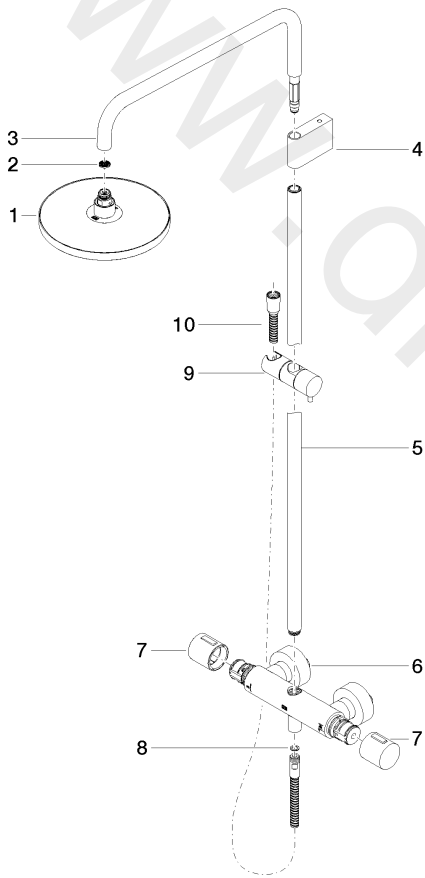

Shower - IMO

Showerpipe with shower thermostat without hand shower

Article number: 34 459 979-06

## Shower - IMO

Showerpipe with shower thermostat without hand shower

Article number: 34 459 979-06

### Spare parts list

Position	Quantity used	Item Number	Spare part	Delivery time
1	1	04 12 05 092 00-06	shower	10
2	1	09 23 01 039 90	sieve	2
3	1	90 28 22 348 00-06	pipe	10
4	1	90 17 11 150 00-06	holder	10
5	1	90 28 22 349 00-06	pipe	10
6	1	04 17 01 250 00-06	connection	10
7	2	90 17 33 015 00-06	handle	10
8	1	09 14 20 026 90	seal	2
9	1	12 570 970-06	Slide unit	10
10	1	28 322 970-06	Metal shower hose 1/2" x 3/8" x 1750 mm	2