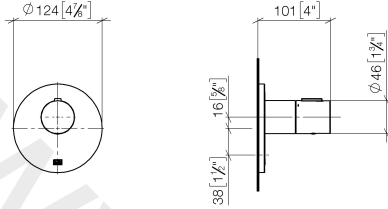

Required miscellaneous

	xTOOL Concealed thermostat module without volume control • min. recess depth 85 mm • max. recess depth 110 mm	35 503 970 90
---	--	---------------

Recommended miscellaneous

	xGRID Attachment set for integrating in the dry wall construction	12 340 970 90
---	--	---------------

Required miscellaneous

	xGRID Installation track 555 mm	12 360 970 90
---	--	---------------

ST 060 112 6819

mm [inches]

www.divapor.com

ST 060 112 6819

Spare parts list

No.	Item Number	Name	Quantity used	Delivery time
1	90 15 02 065 00 90	cartridge	1	2
2	90 11 01 196 00 90	base	1	2
3	09 11 02 537-99	cover	1	30
4	09 31 11 048 90	pin	1	2
5	09 14 10 049 90	seal	1	2
6	09 21 02 112-99	sleeve	1	30
7	90 17 33 004 00-99	handle	1	30
8	90 21 33 010 00-13	handle	1	2
9	90 16 02 027 00 90	spring	1	2
10	09 30 30 136 90	screw	1	2
11	09 31 20 049-13	plug	1	30
12	12 178 970 90	Extension 46 mm	1	2

ST 060 112 6819

- rosette Ø 60 mm
- head part with cut-to-length spindle and sleeve

Codes & standards

Fits VAIA

Fits VAIA

	Brushed Dark Platinum	36 607 819-99
	Chrome	36 607 819-00
	Brushed Platinum	36 607 819-06
	Platinum	36 607 819-08
	Dark Chrome	36 607 819-19
	Brushed Durabronze (23kt Gold)	36 607 819-28
	Brushed Champagne (22kt Gold)	36 607 819-46
	Champagne (22kt Gold)	36 607 819-47