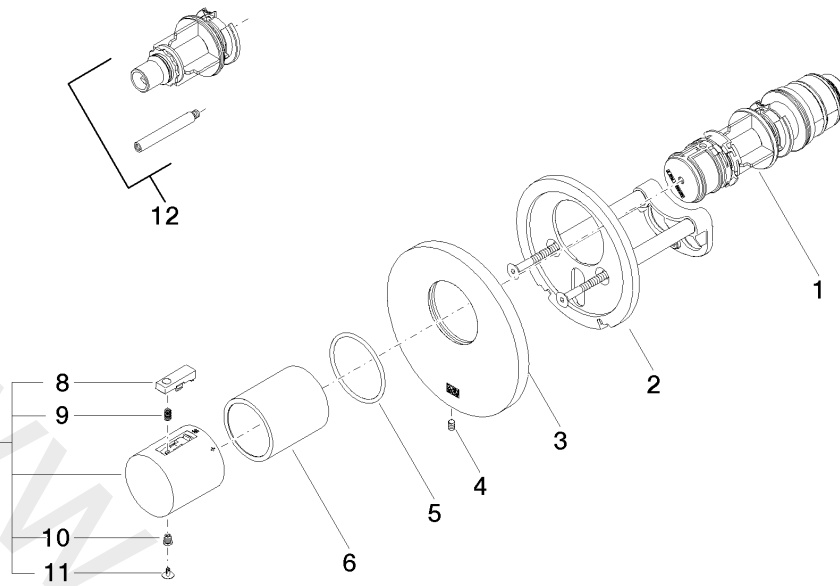

Required miscellaneous

	xTOOL Concealed thermostat module without volume control • min. recess depth 85 mm • max. recess depth 110 mm	35 503 970 90
---	--	---------------

Recommended miscellaneous

	xGRID Attachment set for integrating in the dry wall construction	12 340 970 90
---	--	---------------

Required miscellaneous

	xGRID Installation track 555 mm	12 360 970 90
---	--	---------------

ST 060 112 6819

mm [inches]

www.divapor.com

ST 060 112 6819

Spare parts list

No.	Item Number	Name	Quantity used	Delivery time
1	90 15 02 065 00 90	cartridge	1	2
2	90 11 01 196 00 90	base	1	2
3	09 11 02 537-99	cover	1	30
4	09 31 11 048 90	pin	1	2
5	09 14 10 049 90	seal	1	2
6	09 21 02 112-99	sleeve	1	30
7	90 17 33 004 00-99	handle	1	30
8	90 21 33 010 00-13	handle	1	2
9	90 16 02 027 00 90	spring	1	2
10	09 30 30 136 90	screw	1	2
11	09 31 20 049-13	plug	1	30
12	12 178 970 90	Extension 46 mm	1	2

ST 060 112 6819

- rosette Ø 60 mm
- head part with cut-to-length spindle and sleeve

Codes & standards

Fits VAIA

Fits VAIA

	Brushed Dark Platinum	36 607 819-99
	Chrome	36 607 819-00
	Brushed Platinum	36 607 819-06
	Platinum	36 607 819-08
	Dark Chrome	36 607 819-19
	Brushed Durabronze (23kt Gold)	36 607 819-28
	Brushed Champagne (22kt Gold)	36 607 819-46
	Champagne (22kt Gold)	36 607 819-47

Spare parts list

No.	Item Number	Name	Quantity used	Delivery time
1	90 90 03 143 00 90	top	1	2
2	09 31 11 008 90	pin	1	2
3	09 21 02 163 90	disc	1	2
4	90 20 80 015 00-99	handle	1	30