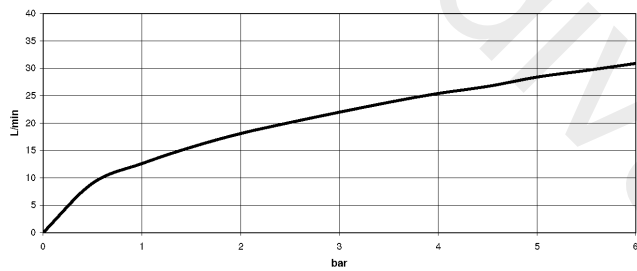

27 502 370

- 225 mm projection
- complete hand shower set: normal flow
- spout: circular, air-enriched flow
- complete hand shower set with anti-scale system
- automatic bath/shower diverter
- height of mixer 185 mm
- height up to aerator 140 mm
- hole diameter valve 32 mm
- hole diameter spout 32 mm
- hole diameter for complete hand shower set 32 mm
- rosette for spout Ø 70mm
- rosette for complete hand shower set Ø 60mm
- rosette for deck valve Ø 60mm
- metal shower hose 1750mm with integrated anti-twist protection
- max. spout flow rate 23 l/min
- max. flow for complete hand shower set 6.8 l/min

27 502 370

mm [inches]
1:10

Flow rate chart

27 502 370

Parts for other finishes can be found here: [Chrome](#)

Spare parts list

No.	Item Number	Name	Quantity used	Delivery time
1	20 000 370-99	side panel	1	60
2	13 502 380-99	spout	1	60
3	12 502 970 90	High pressure hose 1/2" x 1/2" x 400 mm	2	2
4	20 000 371-99	side panel	1	60
5	27 703 370-99	shower set	1	-