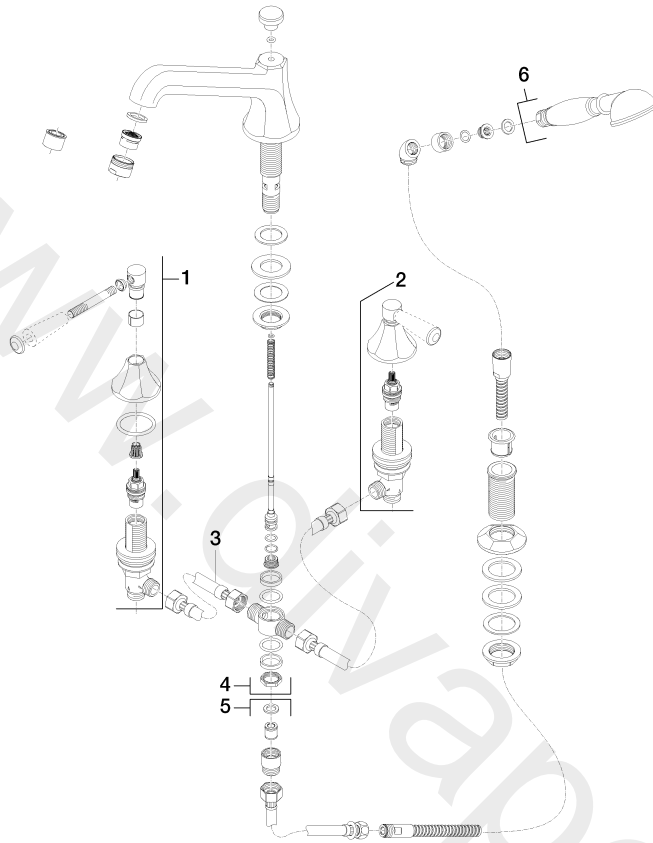

27 502 370

- 225 mm projection
- complete hand shower set: normal flow
- spout: circular, air-enriched flow
- complete hand shower set with anti-scale system
- automatic bath/shower diverter
- height of mixer 185 mm
- height up to aerator 140 mm
- hole diameter valve 32 mm
- hole diameter spout 32 mm
- hole diameter for complete hand shower set 32 mm
- rosette for spout Ø 70mm
- rosette for complete hand shower set Ø 60mm
- rosette for deck valve Ø 60mm
- metal shower hose 1750mm with integrated anti-twist protection
- max. spout flow rate 23 l/min
- max. flow for complete hand shower set 6.8 l/min

27 502 370

mm [inches]
1:10

Flow rate chart

27 502 370

Parts for other finishes can be found here: [Chrome](#)

Spare parts list

No.	Item Number	Name	Quantity used	Delivery time
1	20 000 370-99	side panel	1	60
2	13 502 380-99	spout	1	60
3	12 502 970 90	High pressure hose 1/2" x 1/2" x 400 mm	2	2
4	20 000 371-99	side panel	1	60
5	27 703 370-99	shower set	1	-