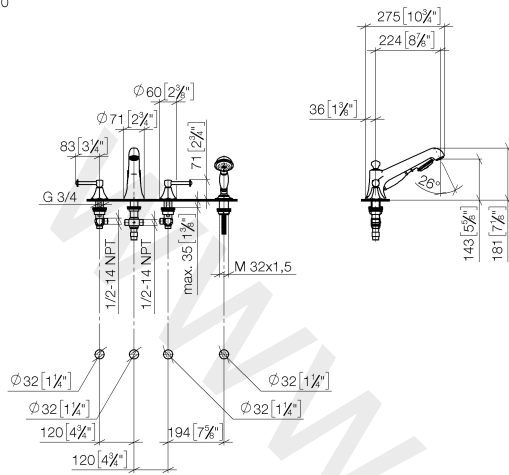

27 502 370

- 225 mm projection
- complete hand shower set: normal flow
- spout: circular, air-enriched flow
- complete hand shower set with anti-scale system
- automatic bath/shower diverter
- height of mixer 185 mm
- height up to aerator 140 mm
- hole diameter valve 32 mm
- hole diameter spout 32 mm
- hole diameter for complete hand shower set 32 mm
- rosette for spout Ø 70mm
- rosette for complete hand shower set Ø 60mm
- rosette for deck valve Ø 60mm
- metal shower hose 1750mm with integrated anti-twist protection
- max. spout flow rate 23 l/min
- max. flow for complete hand shower set 6.8 l/min

27 502 370

mm [inches]
1:10

Flow rate chart

27 502 370

Parts for other finishes can be found here: [Chrome](#)

Spare parts list

No.	Item Number	Name	Quantity used	Delivery time
1	20 000 370-99	side panel	1	60
2	13 502 380-99	spout	1	60
3	12 502 970 90	High pressure hose 1/2" x 1/2" x 400 mm	2	2
4	20 000 371-99	side panel	1	60
5	27 703 370-99	shower set	1	-