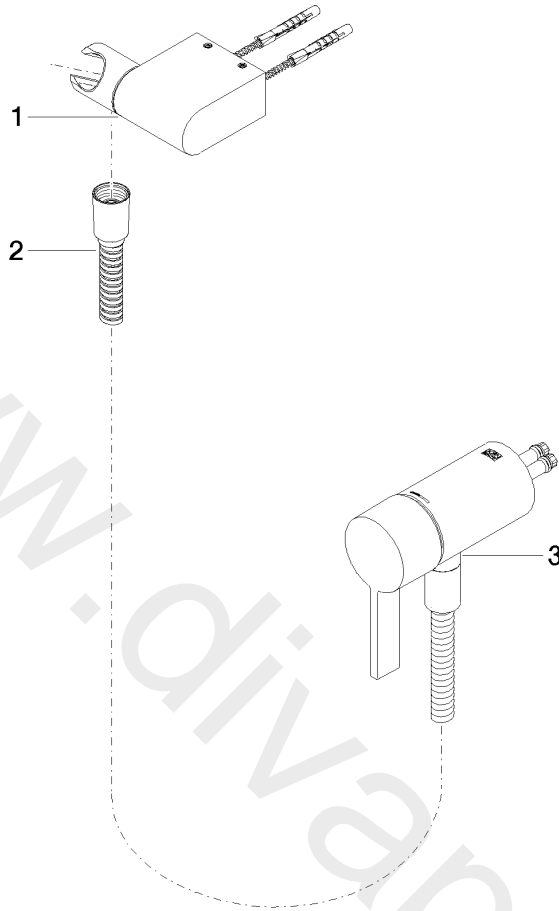

**Concealed single-lever mixer with integrated shower connection with hand shower set**

IMO

ST 050 204 8979

- metal shower hose 1750mm with integrated anti-twist protection
- hand shower: normal flow
- spray head Ø 130 mm
- max. hand shower flow 15 l/min

**Hand shower**

28 018 979-99  
0010

Concealed single-lever mixer with integrated shower connection with hand shower set

IMO

ST 050 204 8070  
mm [inches]

ST 050 204 8979

Spare parts list

No.	Item Number	Name	Quantity used	Delivery time
1	28 060 970-99	Wall bracket swivel	1	30
2	28 322 970-99	Metal shower hose 1/2" x 3/8" x 1750 mm	1	2
3	36 050 970-99	Concealed single-lever mixer with integrated shower connection	1	30

**Concealed single-lever mixer with integrated shower connection with hand shower set**

IMO

ST 050 204 8979

- normal flow
- with anti-scale system
- spray head Ø 130 mm
- 1/2" connection
- max. flow 15 l/min

www.divapor.com

**Concealed single-lever mixer with integrated shower connection with hand shower set**

ST 050 204 8070  
mm [inches]

**Flow rate chart**

Concealed single-lever mixer with integrated shower connection with hand shower set