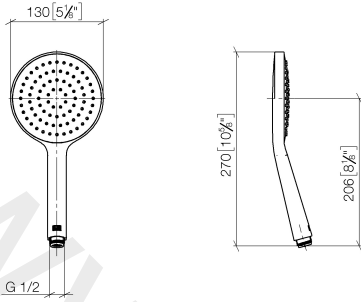

**Hand shower**

28 018 979-99  
0010

Concealed single-lever mixer with integrated shower connection with hand shower set

IMO

ST 050 204 8070  
mm [inches]

ST 050 204 8979

Spare parts list

No.	Item Number	Name	Quantity used	Delivery time
1	28 060 970-99	Wall bracket swivel	1	30
2	28 322 970-99	Metal shower hose 1/2" x 3/8" x 1750 mm	1	2
3	36 050 970-99	Concealed single-lever mixer with integrated shower connection	1	30

**Concealed single-lever mixer with integrated shower connection with hand shower set**

IMO

ST 050 204 8979

- normal flow
- with anti-scale system
- spray head Ø 130 mm
- 1/2" connection
- max. flow 15 l/min

Intrinsic protection against back flow.

Fits MEM, CL.1, IMO, META, TARA, VAIA, LULU, LISSÉ, CYO

Fits: IMO, LULU, MADISON, MEM, TARA, CL.1, LISSÉ, VAIA, META, SERIES-VARIOUS, CYO

	Brushed Dark Platinum	28 017 979-99
	Chrome	28 017 979-00
	Brushed Platinum	28 017 979-06
	Platinum	28 017 979-08
	Matte White	28 017 979-10
	Dark Chrome	28 017 979-19
	Brushed Durabross (23kt Gold)	28 017 979-28
	Matte Black	28 017 979-33
	Brushed Champagne (22kt Gold)	28 017 979-46
	Champagne (22kt Gold)	28 017 979-47
	Brushed Chrome	28 017 979-93

www.divapor.com

**Concealed single-lever mixer with integrated shower connection with hand shower set**

ST 050 204 8070  
mm [inches]

**Flow rate chart**

Concealed single-lever mixer with integrated shower connection with hand shower set