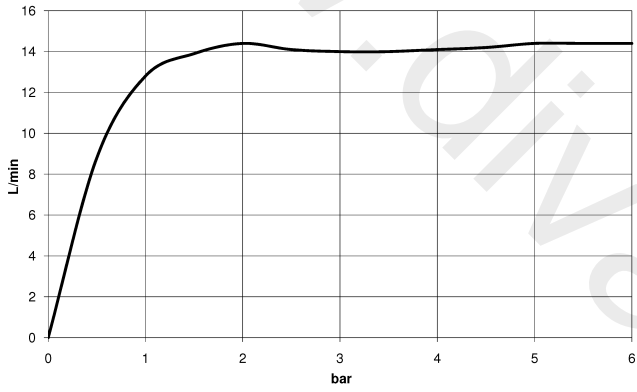

www.divapor.com

**Concealed single-lever mixer with integrated shower connection with hand shower set**

ST 050 204 8070  
mm [inches]

**Flow rate chart**

Concealed single-lever mixer with integrated shower connection with hand shower set