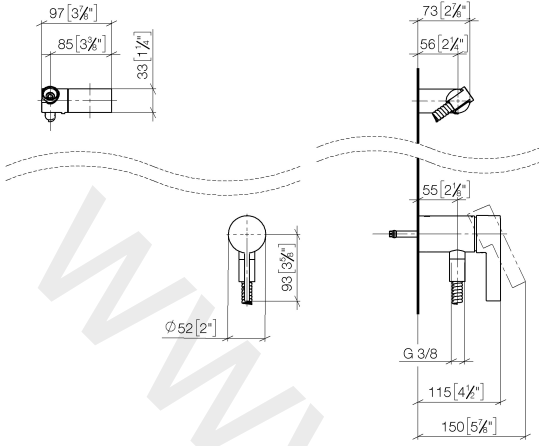

**Concealed single-lever mixer with integrated shower connection with hand shower set**

IMO

ST 050 204 8979

- metal shower hose 1750mm with integrated anti-twist protection
- hand shower: normal flow
- spray head Ø 130 mm
- max. hand shower flow 15 l/min

**Hand shower**

28 018 979-99  
0010

Concealed single-lever mixer with integrated shower connection with hand shower set

IMO

ST 050 204 8070  
mm [inches]

ST 050 204 8979

Spare parts list

No.	Item Number	Name	Quantity used	Delivery time
1	28 060 970-99	Wall bracket swivel	1	30
2	28 322 970-99	Metal shower hose 1/2" x 3/8" x 1750 mm	1	2
3	36 050 970-99	Concealed single-lever mixer with integrated shower connection	1	30

**Concealed single-lever mixer with integrated shower connection with hand shower set**

IMO

ST 050 204 8979

- normal flow
- with anti-scale system
- spray head Ø 130 mm
- 1/2" connection
- max. flow 15 l/min

www.divapor.com

**Concealed single-lever mixer with integrated shower connection with hand shower set**

ST 050 204 8070  
mm [inches]

**Flow rate chart**

Concealed single-lever mixer with integrated shower connection with hand shower set