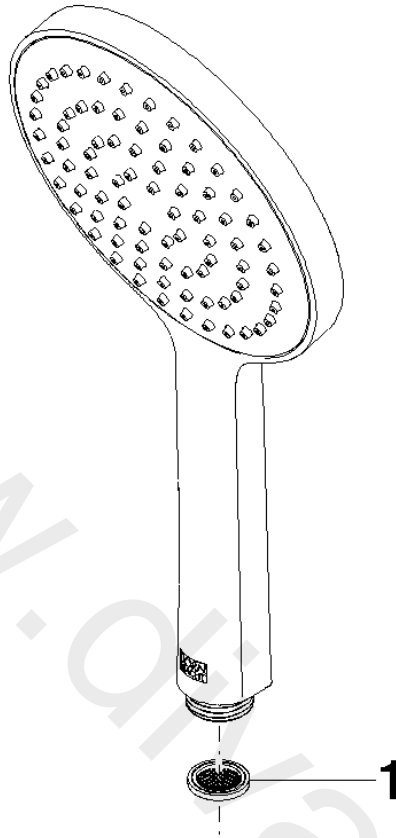

Concealed single-lever mixer with integrated shower connection with hand shower set

ST 050 204 8979
Parts for other
finishes can be found
here: [Chrome](#)

Spare parts list

No.	Item Number	Name	Quantity used	Delivery time
1	09 23 01 039 90	sieve	1	2