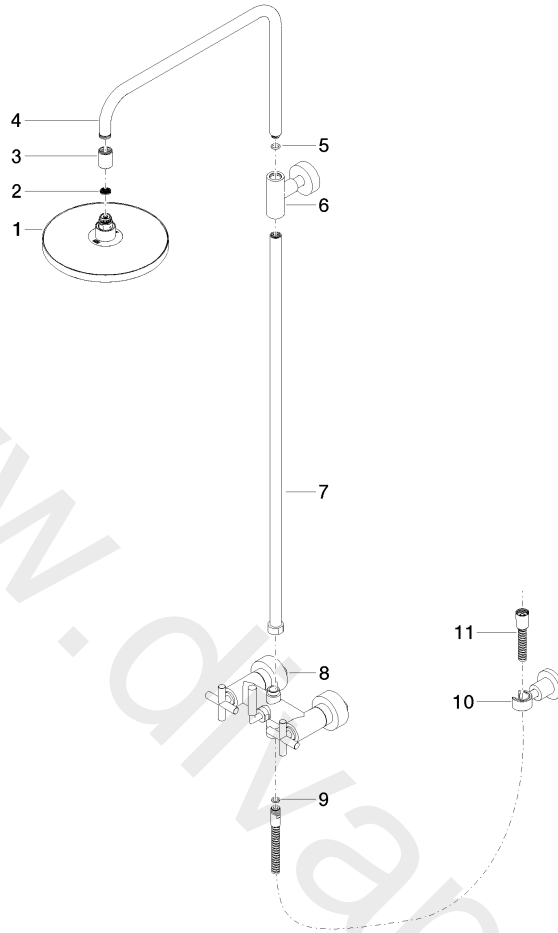

ST 050 303 4892

Parts for other finishes can be found here: [Chrome](#)

Spare parts list

No.	Item Number	Name	Quantity used	Delivery time
1	04 12 05 092 00-10	shower	1	40
2	09 23 01 039 90	sieve	1	2
3	09 24 03 177 20-10	adaptor	1	40
4	04 28 22 101 20-10	spout	1	40
5	09 14 10 011 90	seal	1	2
6	90 17 11 037 00-10	holder	1	40
7	90 28 22 096 00-10	pipe	1	40
8	04 17 10 020 01-10	fitting	1	40
9	09 14 20 026 90	seal	1	2
10	28 050 892-10	Wall bracket	1	40
11	28 304 970-10	Metal shower hose 1/2" x 3/8" x 1500 mm	1	40