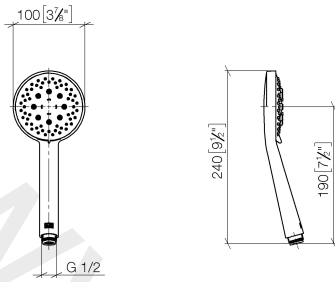

**Individual components of this set**

You need the following components for this set

1x 26 633 892-10

1x 28 018 979-10

www.divapor.com

ST 050 303 4892

- shower with fixed riser projection 420 mm
- overhead shower: rain flow
- rain shower Ø 220 mm
- rain shower with anti-scale system
- max. rainshower flow 7 l/min
- rotary diverter for fixed-riser shower/hand shower
- height of fittings up to rain shower (bottom edge) 1007mm
- height of fittings up to top edge of elbow 1167mm
- rosette for shower holder Ø 55mm
- rosette for wall mounting Ø 57mm
- rosette for shower mixer Ø 65mm
- gauge 150 mm - 13 mm
- 1500 mm metal shower hose
- 1/2" connection
- Pipe diameter 20 mm
- quick clearing
- This product can help a building to meet requirements of Green Building Rating Systems, e.g. LEED®, BREEAM®, DGNB, WELL

ST 050 303 4892

- three settings: normal flow, soft flow, massage flow
- with anti-scale system
- spray head Ø 100mm
- 1/2" connection
- max. flow 15 l/min
- WRAS: 1704043

Intrinsic protection against back flow.

Fits MEM, CL.1, IMO, META, TARA, VAIA, LULU, LISSÉ, CYO

Fits: IMO, LULU, MADISON, MEM, TARA, CL.1, LISSÉ, VAIA, META, SERIES-VARIOUS, CYO

	Matte White	28 018 979-10
	Chrome	28 018 979-00
	Brushed Platinum	28 018 979-06
	Platinum	28 018 979-08
	Dark Chrome	28 018 979-19
	Brushed Durabronz (23kt Gold)	28 018 979-28
	Matte Black	28 018 979-33
	Brushed Champagne (22kt Gold)	28 018 979-46
	Champagne (22kt Gold)	28 018 979-47
	Brushed Chrome	28 018 979-93
	Brushed Dark Platinum	28 018 979-99

www.divapor.com

ST 050 303 4892

mm [inches]

Flow rate chart

www.dornbracht.com