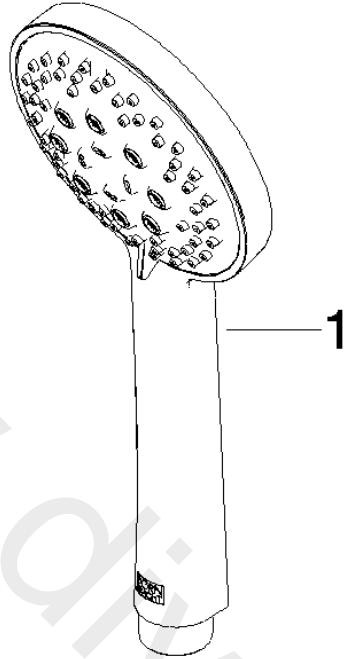

ST 050 303 4892

- shower with fixed riser projection 420 mm
- overhead shower: rain flow
- rain shower Ø 220 mm
- rain shower with anti-scale system
- max. rainshower flow 9 l/min
- hand shower: normal flow
- spray head Ø 100mm
- max. hand shower flow 15 l/min
- rotary diverter for fixed-riser shower/hand shower
- height of fittings up to rain shower (bottom edge) 1007mm
- height of fittings up to top edge of elbow 1167mm
- rosette for shower holder Ø 55mm
- rosette for wall mounting Ø 57mm
- rosette for shower mixer Ø 65mm
- gauge 150 mm - 13 mm
- 1500 mm metal shower hose
- 1/2" connection
- Pipe diameter 20 mm

**Individual components of this set**

You need the following components for this set

1x 26 633 892-10

1x 28 018 979-10

www.divapor.com

ST 050 303 4892

- shower with fixed riser projection 420 mm
- overhead shower: rain flow
- rain shower Ø 220 mm
- rain shower with anti-scale system
- max. rainshower flow 7 l/min
- rotary diverter for fixed-riser shower/hand shower
- height of fittings up to rain shower (bottom edge) 1007mm
- height of fittings up to top edge of elbow 1167mm
- rosette for shower holder Ø 55mm
- rosette for wall mounting Ø 57mm
- rosette for shower mixer Ø 65mm
- gauge 150 mm - 13 mm
- 1500 mm metal shower hose
- 1/2" connection
- Pipe diameter 20 mm
- quick clearing
- This product can help a building to meet requirements of Green Building Rating Systems, e.g. LEED®, BREEAM®, DGNB, WELL

www.divapor.com

ST 050 303 4892

mm [inches]

Flow rate chart

www.dornbracht.com