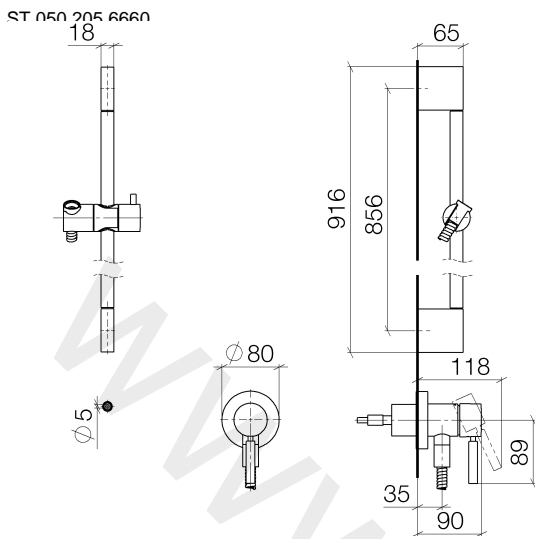

Concealed single-lever mixer with integrated shower connection with shower set

TARA

ST 050 205 6660

- cover plate Ø 78 mm
 - metal shower hose 1750mm with integrated anti-twist protection
 - slide bar
 - three settings: normal flow, soft flow, massage flow
 - spray head Ø 100mm
 - max. flow 15 l/min
- Intrinsic protection against back flow.**
Fits META, TARA

Concealed single-lever mixer with integrated shower connection with shower set

TARA

ST 050 205 6660
mm [inches]

Flow rate chart

ST 050 205 6660

WWW.DORNBRACHT.COM

Fits: TARA, META, SERIES-VARIOUS

- cover plate Ø 78 mm
- metal shower hose 1750mm with integrated anti-twist protection
- slide bar

	Hand shower	28 015 979-10 0010
---	--------------------	-----------------------

Required miscellaneous

	Hand shower	28 016 979-10 0010
---	--------------------	-----------------------

www.divapor.com

Concealed single-lever mixer with integrated shower connection with shower set

TARA

ST 050 205 6660

Spare parts list

No.	Item Number	Name	Quantity used	Delivery time
1	05 17 20 726 02 90	fixing set	1	2
2	09 31 11 049 90	pin	2	2
3	04 31 11 113 00 90	pin	2	2
4	08 17 97 054-10	holder	2	40
5	90 28 22 597 00-10	holder	1	-
6	28 322 970-10	Metal shower hose 1/2" x 3/8" x 1750 mm	1	40
7	12 580 970-10	Slide unit	1	10
8	09 14 20 026 90	seal	1	2
9	36 045 660-10	Concealed single-lever mixer with cover plate with integrated shower connection	1	40