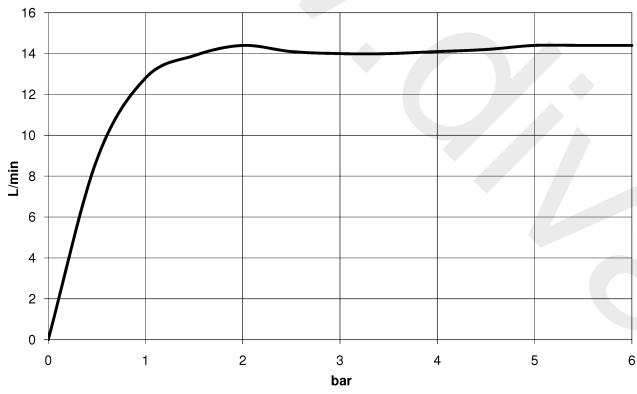

Concealed single-lever mixer with integrated shower connection with shower set

TARA

ST 050 205 6660

- cover plate Ø 78 mm
 - metal shower hose 1750mm with integrated anti-twist protection
 - slide bar
 - three settings: normal flow, soft flow, massage flow
 - spray head Ø 100mm
 - max. flow 15 l/min
- Intrinsic protection against back flow.**
Fits META, TARA

TARA

ST 050 205 6660

- three settings: normal flow, soft flow, massage flow
- with anti-scale system
- spray head Ø 100mm
- 1/2" connection
- max. flow 15 l/min
- WRAS: 1704043

Intrinsic protection against back flow.

Fits MEM, CL.1, IMO, META, TARA, VAIA, LULU, LISSÉ, CYO

Fits: IMO, LULU, MADISON, MEM, TARA, CL.1, LISSÉ, VAIA, META, SERIES-VARIOUS, CYO

	Matte White	28 018 979-10
	Chrome	28 018 979-00
	Brushed Platinum	28 018 979-06
	Platinum	28 018 979-08
	Dark Chrome	28 018 979-19
	Brushed Durabronze (23kt Gold)	28 018 979-28
	Matte Black	28 018 979-33
	Brushed Champagne (22kt Gold)	28 018 979-46
	Champagne (22kt Gold)	28 018 979-47
	Brushed Chrome	28 018 979-93
	Brushed Dark Platinum	28 018 979-99

Concealed single-lever mixer with integrated shower connection with shower set

TARA

ST 050 205 6660
mm [inches]

Flow rate chart

ST 050 205 6660

WWW.DORNBRACHT.COM

Fits: TARA, META, SERIES-VARIOUS

- cover plate Ø 78 mm
- metal shower hose 1750mm with integrated anti-twist protection
- slide bar