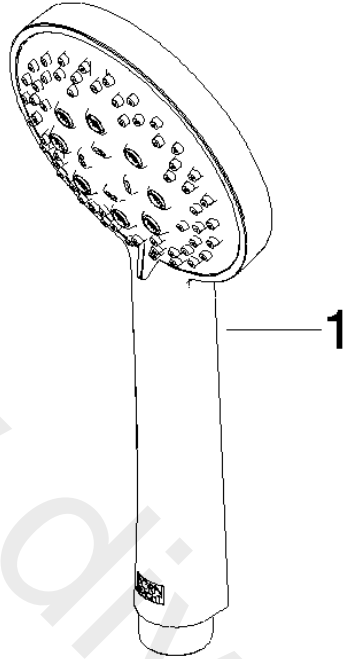

Concealed single-lever mixer with integrated shower connection with shower set

TARA

ST 050 205 6660

- cover plate Ø 78 mm
 - metal shower hose 1750mm with integrated anti-twist protection
 - slide bar
 - three settings: normal flow, soft flow, massage flow
 - spray head Ø 100mm
 - max. flow 15 l/min
- Intrinsic protection against back flow.**
Fits META, TARA

Concealed single-lever mixer with integrated shower connection with shower set

TARA

ST 050 205 6660
mm [inches]

Flow rate chart

ST 050 205 6660

WWW.DORNBRACHT.COM

Fits: TARA, META, SERIES-VARIOUS

- cover plate Ø 78 mm
- metal shower hose 1750mm with integrated anti-twist protection
- slide bar

This article does not include a hand shower!

Fits META, TARA

Intrinsic protection against back flow.

Article cannot be extended, please check the depth of the installation location!

This article does not include a hand shower!

TARA

ST 050 205 6660

Spare parts list

No.	Item Number	Name	Quantity used	Delivery time
1	05 17 20 726 02 90	fixing set	1	2
2	09 31 11 049 90	pin	2	2
3	04 31 11 113 00 90	pin	2	2
4	08 17 97 054-10	holder	2	40
5	90 28 22 597 00-10	holder	1	-
6	28 322 970-10	Metal shower hose 1/2" x 3/8" x 1750 mm	1	40
7	12 580 970-10	Slide unit	1	10
8	09 14 20 026 90	seal	1	2
9	36 045 660-10	Concealed single-lever mixer with cover plate with integrated shower connection	1	40