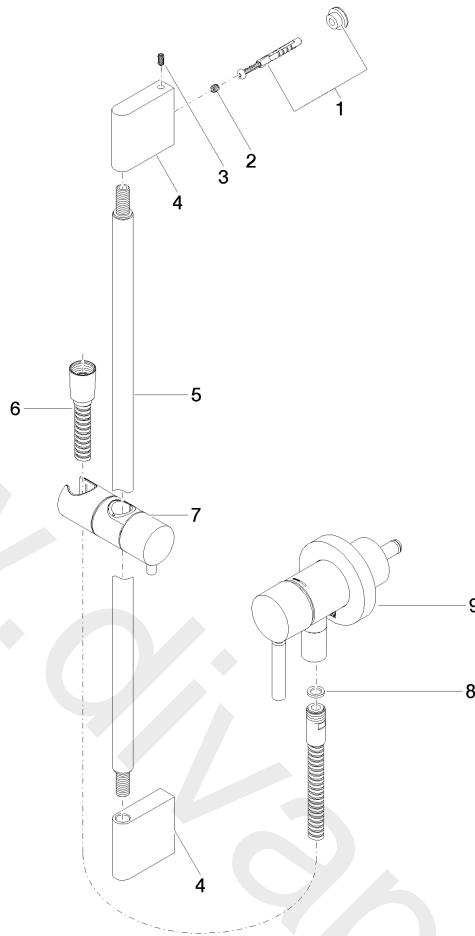

Concealed single-lever mixer with integrated shower connection with shower set

TARA

ST 050 205 6660

- cover plate Ø 78 mm
 - metal shower hose 1750mm with integrated anti-twist protection
 - slide bar
 - three settings: normal flow, soft flow, massage flow
 - spray head Ø 100mm
 - max. flow 15 l/min
- Intrinsic protection against back flow.**
Fits META, TARA

www.divapor.com

Concealed single-lever mixer with integrated shower connection with shower set

TARA

ST 050 205 6660

Required miscellaneous

	Concealed wall mounting ●min. recess depth 78 mm ●max. recess depth 103 mm	35 003 970 90
---	---	---------------

	Hand shower	28 015 979-10 0010
---	--------------------	-----------------------

Required miscellaneous

	Hand shower	28 016 979-10 0010
---	--------------------	-----------------------

www.divapor.com

Concealed single-lever mixer with integrated shower connection with shower set

TARA

ST 050 205 6660

Spare parts list

No.	Item Number	Name	Quantity used	Delivery time
1	05 17 20 726 02 90	fixing set	1	2
2	09 31 11 049 90	pin	2	2
3	04 31 11 113 00 90	pin	2	2
4	08 17 97 054-10	holder	2	40
5	90 28 22 597 00-10	holder	1	-
6	28 322 970-10	Metal shower hose 1/2" x 3/8" x 1750 mm	1	40
7	12 580 970-10	Slide unit	1	10
8	09 14 20 026 90	seal	1	2
9	36 045 660-10	Concealed single-lever mixer with cover plate with integrated shower connection	1	40