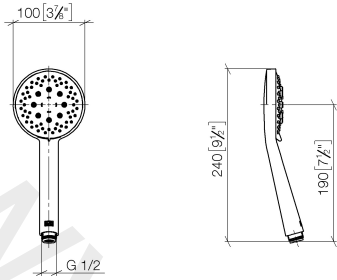

Concealed single-lever mixer with integrated shower connection with shower set

TARA

ST 050 205 6660

- cover plate Ø 78 mm
 - metal shower hose 1750mm with integrated anti-twist protection
 - slide bar
 - three settings: normal flow, soft flow, massage flow
 - spray head Ø 100mm
 - max. flow 15 l/min
- Intrinsic protection against back flow.**
Fits META, TARA

TARA

ST 050 205 6660

- three settings: normal flow, soft flow, massage flow
- with anti-scale system
- spray head Ø 100mm
- 1/2" connection
- max. flow 15 l/min
- WRAS: 1704043

Intrinsic protection against back flow.

Fits MEM, CL.1, IMO, META, TARA, VAIA, LULU, LISSÉ, CYO

Fits: IMO, LULU, MADISON, MEM, TARA, CL.1, LISSÉ, VAIA, META, SERIES-VARIOUS, CYO

	Matte White	28 018 979-10
	Chrome	28 018 979-00
	Brushed Platinum	28 018 979-06
	Platinum	28 018 979-08
	Dark Chrome	28 018 979-19
	Brushed Durabronze (23kt Gold)	28 018 979-28
	Matte Black	28 018 979-33
	Brushed Champagne (22kt Gold)	28 018 979-46
	Champagne (22kt Gold)	28 018 979-47
	Brushed Chrome	28 018 979-93
	Brushed Dark Platinum	28 018 979-99

Concealed single-lever mixer with integrated shower connection with shower set

TARA

ST 050 205 6660
mm [inches]

Flow rate chart

ST 050 205 6660

WWW.DORNBRACHT.COM

Fits: TARA, META, SERIES-VARIOUS

- cover plate Ø 78 mm
- metal shower hose 1750mm with integrated anti-twist protection
- slide bar