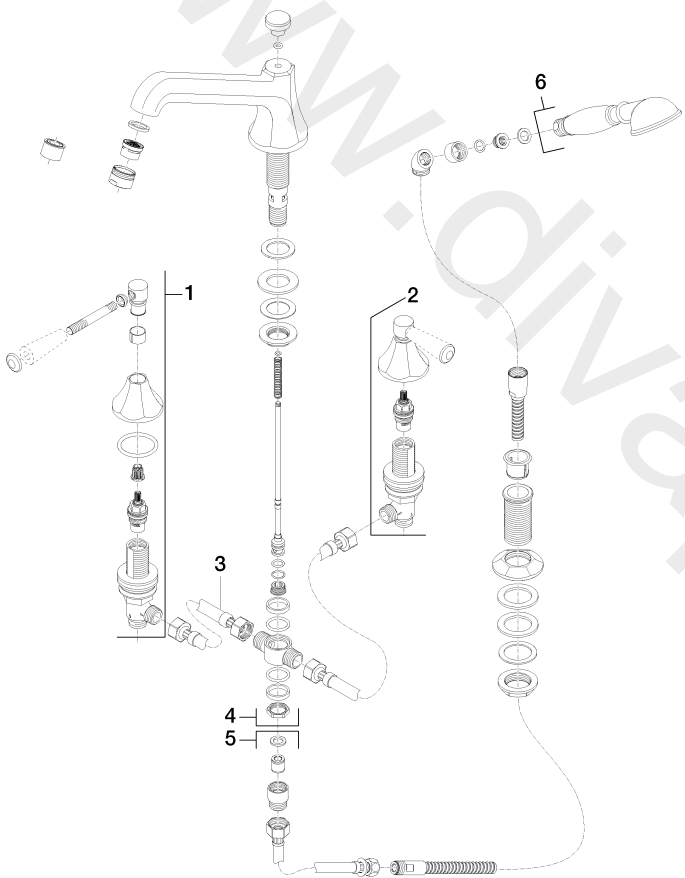

Bath - MADISON

Bath shower set for bath rim or tile edge installation

Article number: 27 502 370-06

Bath - MADISON

Bath shower set for bath rim or tile edge installation

Article number: 27 502 370-06

Spare parts list

Position	Quantity used	Item Number	Spare part	Delivery time
1	1	20 000 370-06	side panel	60
2	1	13 502 380-06	spout	60
3	2	12 502 970 90	High pressure hose 1/2" x 1/2" x 400 mm	2
4	1	20 000 371-06	side panel	60
5	1	27 703 370-06	shower set	60