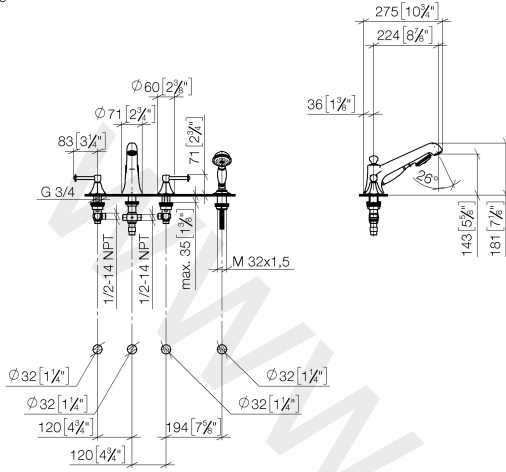

27 502 370

- 225 mm projection
- complete hand shower set: normal flow
- spout: circular, air-enriched flow
- complete hand shower set with anti-scale system
- automatic bath/shower diverter
- height of mixer 185 mm
- height up to aerator 140 mm
- hole diameter valve 32 mm
- hole diameter spout 32 mm
- hole diameter for complete hand shower set 32 mm
- rosette for spout Ø 70mm
- rosette for complete hand shower set Ø 60mm
- rosette for deck valve Ø 60mm
- metal shower hose 1750mm with integrated anti-twist protection
- max. spout flow rate 23 l/min
- max. flow for complete hand shower set 6.8 l/min

27 502 370

mm [inches]  
1:10

Flow rate chart

27 502 370

Parts for other finishes can be found here: [Chrome](#)

### Spare parts list

No.	Item Number	Name	Quantity used	Delivery time
1	20 000 370-06	side panel	1	60
2	13 502 380-06	spout	1	60
3	12 502 970 90	High pressure hose 1/2" x 1/2" x 400 mm	2	2
4	20 000 371-06	side panel	1	60
5	27 703 370-06	shower set	1	60