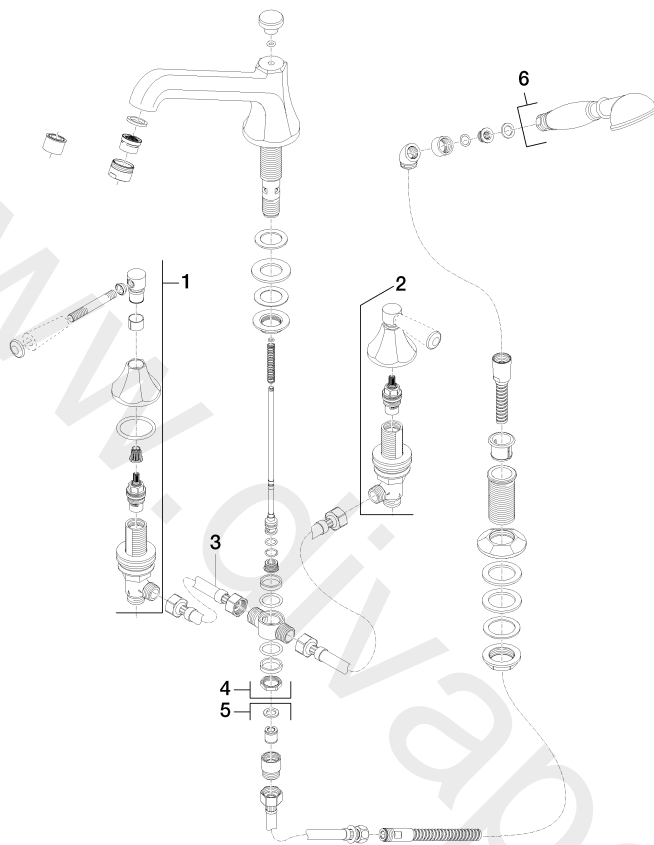

27 502 370

- 225 mm projection
- complete hand shower set: normal flow
- spout: circular, air-enriched flow
- complete hand shower set with anti-scale system
- automatic bath/shower diverter
- height of mixer 185 mm
- height up to aerator 140 mm
- hole diameter valve 32 mm
- hole diameter spout 32 mm
- hole diameter for complete hand shower set 32 mm
- rosette for spout Ø 70mm
- rosette for complete hand shower set Ø 60mm
- rosette for deck valve Ø 60mm
- metal shower hose 1750mm with integrated anti-twist protection
- max. spout flow rate 23 l/min
- max. flow for complete hand shower set 6.8 l/min

27 502 370

mm [inches]  
1:10

Flow rate chart

27 502 370

Parts for other finishes can be found here: [Chrome](#)

### Spare parts list

No.	Item Number	Name	Quantity used	Delivery time
1	20 000 370-06	side panel	1	60
2	13 502 380-06	spout	1	60
3	12 502 970 90	High pressure hose 1/2" x 1/2" x 400 mm	2	2
4	20 000 371-06	side panel	1	60
5	27 703 370-06	shower set	1	60