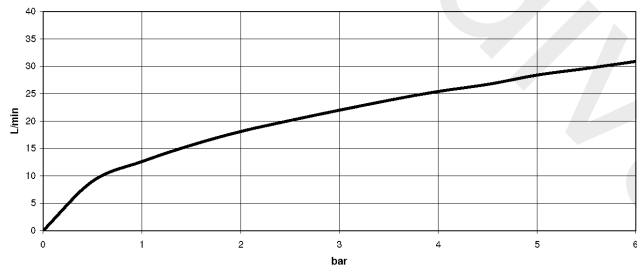

27 502 370

- 225 mm projection
- complete hand shower set: normal flow
- spout: circular, air-enriched flow
- complete hand shower set with anti-scale system
- automatic bath/shower diverter
- height of mixer 185 mm
- height up to aerator 140 mm
- hole diameter valve 32 mm
- hole diameter spout 32 mm
- hole diameter for complete hand shower set 32 mm
- rosette for spout Ø 70mm
- rosette for complete hand shower set Ø 60mm
- rosette for deck valve Ø 60mm
- metal shower hose 1750mm with integrated anti-twist protection
- max. spout flow rate 23 l/min
- max. flow for complete hand shower set 6.8 l/min

27 502 370

mm [inches]  
1:10

Flow rate chart

27 502 370

Parts for other finishes can be found here: [Chrome](#)