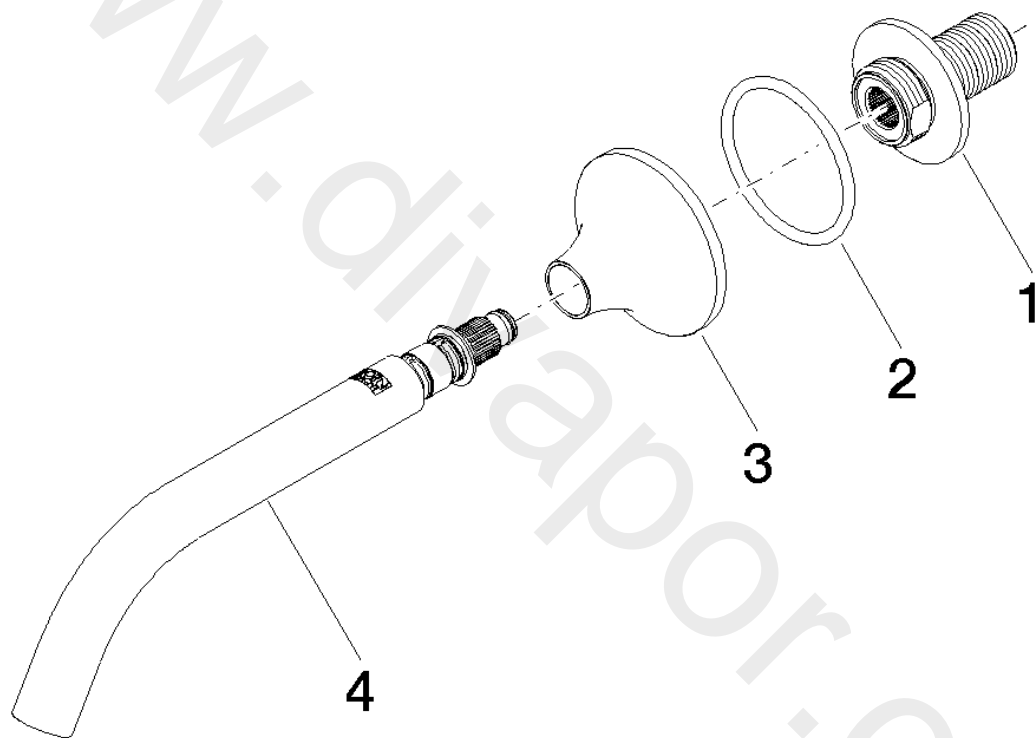

Washbasin - VAIA

Wall-mounted basin spout without pop-up waste

Article number: 13 800 809-06

Spare parts list

Position	Quantity used	Item Number	Spare part	Delivery time
1	1	09 24 03 269 90	nipple	2
2	1	09 14 10 084 90	seal	2
3	1	09 27 80 011-06	rosette	10
4	1	90 28 22 310 00-06	spout	10

Washbasin - VAIA

Wall-mounted basin spout without pop-up waste

Article number: 13 800 809-06

www.divapor.com