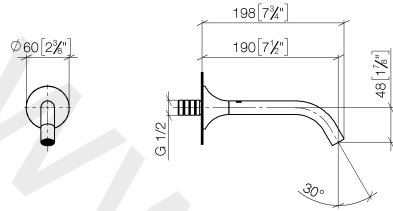

Wall-mounted basin spout without pop-up waste

VAIA

13 800 809

- 190 mm projection
- fixed spout
- circular, air-enriched flow
- hole diameter 37 mm
- rosette Ø 60 mm
- 1/2" connection
- plug-link mounting
- max. flow 5.7 l/min
- lead-free
- WRAS: 1801016

Recommended miscellaneous

Concealed wall elbow

35 085 970 90

- min. recess depth 90 mm
- max. recess depth 163 mm

13 800 809

mm [inches]

Flow rate chart

13 800 809

Spare parts list

No.	Item Number	Name	Quantity used	Delivery time
1	09 24 03 269 90	nipple	1	2
2	09 14 10 084 90	seal	1	2
3	09 27 80 011-06	rosette	1	10
4	90 28 22 310 00-06	spout	1	10