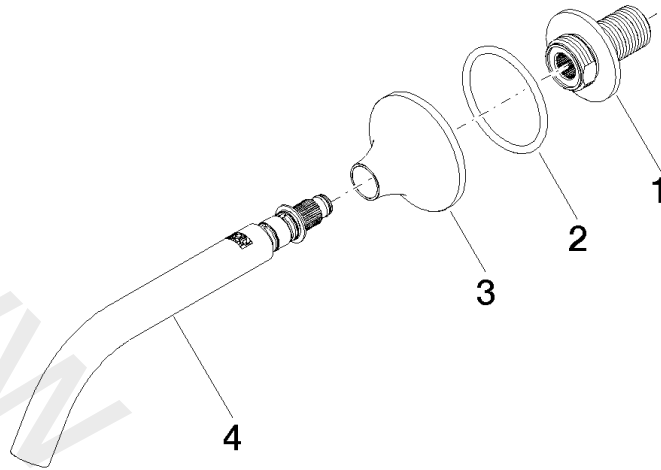

Wall-mounted basin spout without pop-up waste

VAIA

13 800 809

- 190 mm projection
- fixed spout
- circular, air-enriched flow
- hole diameter 37 mm
- rosette Ø 60 mm
- 1/2" connection
- plug-link mounting
- max. flow 5.7 l/min
- lead-free
- WRAS: 1801016

Recommended miscellaneous

Concealed wall elbow

35 085 970 90

- min. recess depth 90 mm
- max. recess depth 163 mm

13 800 809

mm [inches]

Flow rate chart

13 800 809

Spare parts list

No.	Item Number	Name	Quantity used	Delivery time
1	09 24 03 269 90	nipple	1	2
2	09 14 10 084 90	seal	1	2
3	09 27 80 011-06	rosette	1	10
4	90 28 22 310 00-06	spout	1	10