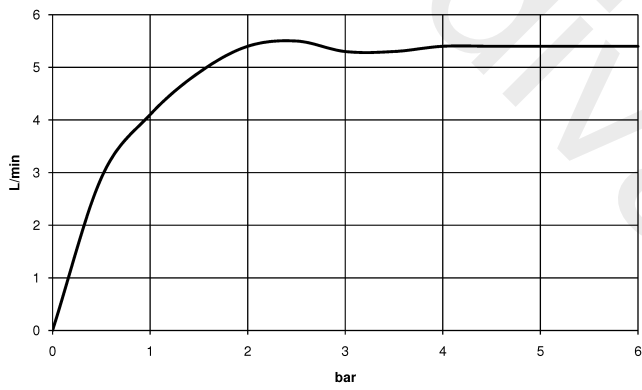

Recommended miscellaneous

Concealed wall elbow

35 085 970 90

- min. recess depth 90 mm
- max. recess depth 163 mm

13 800 809

mm [inches]

Flow rate chart

13 800 809

Spare parts list

No.	Item Number	Name	Quantity used	Delivery time
1	09 24 03 269 90	nipple	1	2
2	09 14 10 084 90	seal	1	2
3	09 27 80 011-06	rosette	1	10
4	90 28 22 310 00-06	spout	1	10