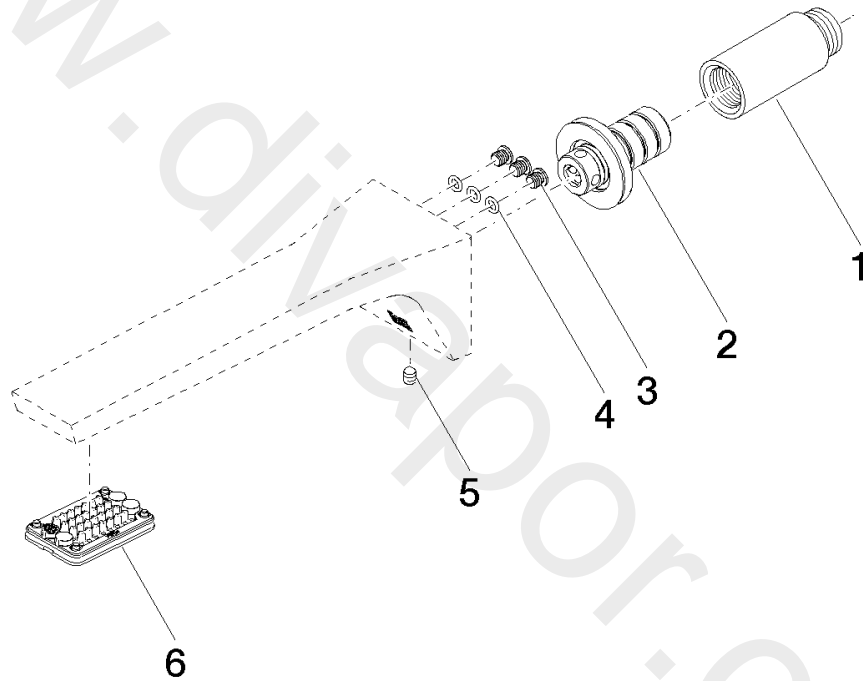

Washbasin - CL.1

Wall-mounted basin spout without pop-up waste

Article number: 13 800 705-06

Washbasin - CL.1

Wall-mounted basin spout without pop-up waste

Article number: 13 800 705-06

### Spare parts list

Position	Quantity used	Item Number	Spare part	Delivery time
1	1	09 24 03 081 10 90	extension	2
2	1	90 24 03 108 01 90	nipple set	2
3	3	09 30 30 113 20 90	screw	2
4	3	09 14 10 001 90	seal	2
5	1	04 31 11 004 00 90	pin	2
6	1	90 11 02 297 00 90	aerator	2