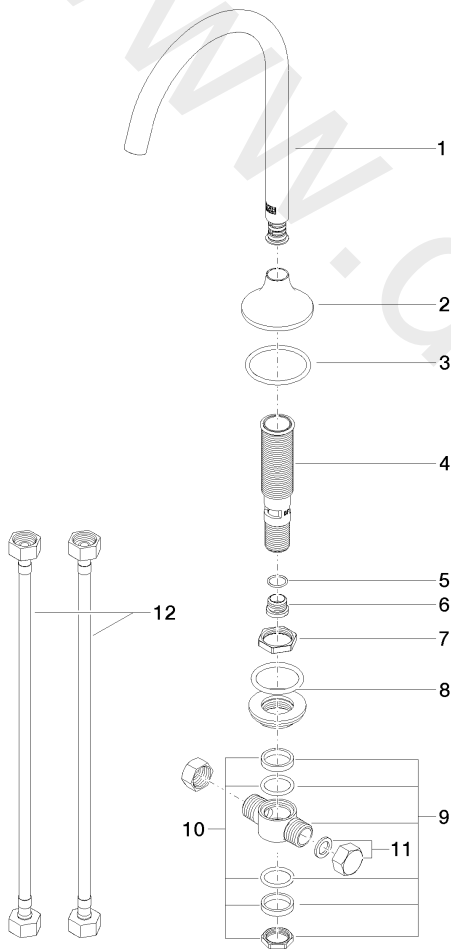

Washbasin - VAIA

Deck-mounted basin spout without pop-up waste

Article number: 13 716 809-06

Washbasin - VAIA

Deck-mounted basin spout without pop-up waste

Article number: 13 716 809-06

## Spare parts list

Position	Quantity used	Item Number	Spare part	Delivery time
1	1	90 28 22 309 00-06	spout	10
2	1	09 27 80 011-06	rosette	10
3	1	09 14 10 084 90	seal	2
4	1	90 30 01 033 00 90	base	2
5	1	09 14 10 017 90	seal	2
6	1	09 24 04 021 10 90	nipple	2
7	1	09 23 10 127 90	nut	2
8	1	04 23 10 004 04 90	fixing set	2
9	1	04 17 11 020 10 90	distributor	2
10	1	90 23 10 012 00 90	gasket kit	2
11	2	04 21 02 006 00 92	cap	2
12	2	04 30 04 096 00 90	hose	2