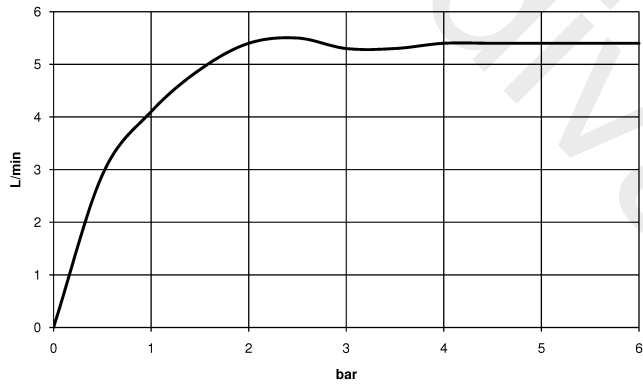

13 716 809

- 168 mm projection
- pivotable spout 360°
- circular, air-enriched flow
- height of mixer 280 mm
- height up to aerator 191 mm
- rosette Ø 60 mm
- hole diameter 35 mm
- 2x 1/2" x 1/2" x 400mm high pressure hose
- 1/2" connection
- max. flow 5.7 l/min
- lead-free
- WRAS: 1801015

For Touchfree control please order eSet Touchfree WITH or WITHOUT temperature adjustment

	Brushed Platinum	13 716 809-06
	Chrome	13 716 809-00
	Platinum	13 716 809-08
	Dark Chrome	13 716 809-19
	Brushed Durabronze (23kt Gold)	13 716 809-28
	Brushed Champagne (22kt Gold)	13 716 809-46
	Champagne (22kt Gold)	13 716 809-47
	Brushed Dark Platinum	13 716 809-99

13 716 809

mm [inches]

Flow rate chart

13 716 809

Parts for other finishes can be found here: [Chrome](#)

Spare parts list

No.	Item Number	Name	Quantity used	Delivery time
1	90 28 22 309 00-06	spout	1	10
2	09 27 80 011-06	rosette	1	10
3	09 14 10 084 90	seal	1	2
4	90 30 01 033 00 90	base	1	2
5	09 14 10 017 90	seal	1	2
6	09 24 04 021 10 90	nipple	1	2
7	09 23 10 127 90	nut	1	2
8	04 23 10 004 04 90	fixing set	1	2
9	04 17 11 020 10 90	distributor	1	2
10	90 23 10 012 00 90	gasket kit	1	2
11	04 21 02 006 00 92	cap	2	2
12	04 30 04 096 00 90	hose	2	2