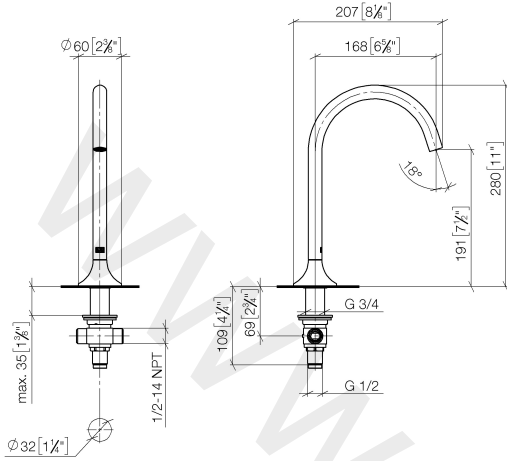

13 716 809

- 168 mm projection
- pivotable spout 360°
- circular, air-enriched flow
- height of mixer 280 mm
- height up to aerator 191 mm
- rosette Ø 60 mm
- hole diameter 35 mm
- 2x 1/2" x 1/2" x 400mm high pressure hose
- 1/2" connection
- max. flow 5.7 l/min
- lead-free
- WRAS: 1801015

For Touchfree control please order eSet Touchfree WITH or WITHOUT temperature adjustment

	Brushed Platinum	13 716 809-06
	Chrome	13 716 809-00
	Platinum	13 716 809-08
	Dark Chrome	13 716 809-19
	Brushed Durabronze (23kt Gold)	13 716 809-28
	Brushed Champagne (22kt Gold)	13 716 809-46
	Champagne (22kt Gold)	13 716 809-47
	Brushed Dark Platinum	13 716 809-99

13 716 809

mm [inches]

Flow rate chart

13 716 809

Parts for other finishes can be found here: [Chrome](#)

Spare parts list

No.	Item Number	Name	Quantity used	Delivery time
1	90 28 22 309 00-06	spout	1	10
2	09 27 80 011-06	rosette	1	10
3	09 14 10 084 90	seal	1	2
4	90 30 01 033 00 90	base	1	2
5	09 14 10 017 90	seal	1	2
6	09 24 04 021 10 90	nipple	1	2
7	09 23 10 127 90	nut	1	2
8	04 23 10 004 04 90	fixing set	1	2
9	04 17 11 020 10 90	distributor	1	2
10	90 23 10 012 00 90	gasket kit	1	2
11	04 21 02 006 00 92	cap	2	2
12	04 30 04 096 00 90	hose	2	2