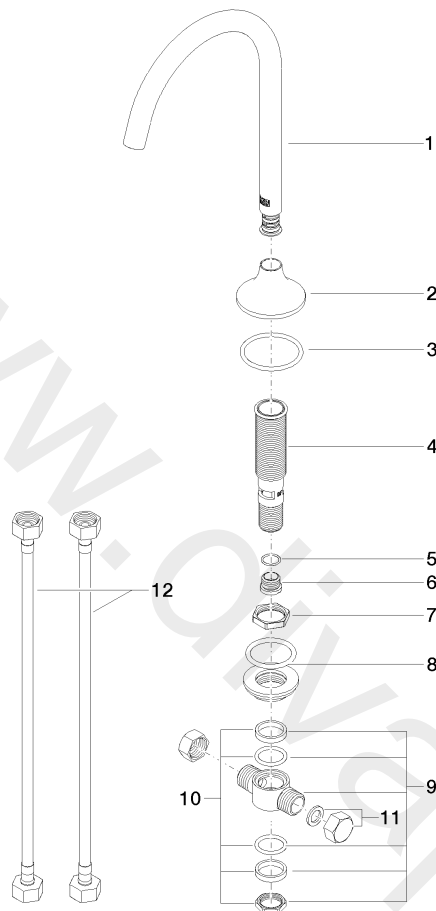

13 716 809

- 168 mm projection
- pivotable spout 360°
- circular, air-enriched flow
- height of mixer 280 mm
- height up to aerator 191 mm
- rosette Ø 60 mm
- hole diameter 35 mm
- 2x 1/2" x 1/2" x 400mm high pressure hose
- 1/2" connection
- max. flow 5.7 l/min
- lead-free
- WRAS: 1801015

13 716 809

mm [inches]

Flow rate chart

13 716 809

Parts for other finishes can be found here: [Chrome](#)

Spare parts list

No.	Item Number	Name	Quantity used	Delivery time
1	90 28 22 309 00-06	spout	1	10
2	09 27 80 011-06	rosette	1	10
3	09 14 10 084 90	seal	1	2
4	90 30 01 033 00 90	base	1	2
5	09 14 10 017 90	seal	1	2
6	09 24 04 021 10 90	nipple	1	2
7	09 23 10 127 90	nut	1	2
8	04 23 10 004 04 90	fixing set	1	2
9	04 17 11 020 10 90	distributor	1	2
10	90 23 10 012 00 90	gasket kit	1	2
11	04 21 02 006 00 92	cap	2	2
12	04 30 04 096 00 90	hose	2	2