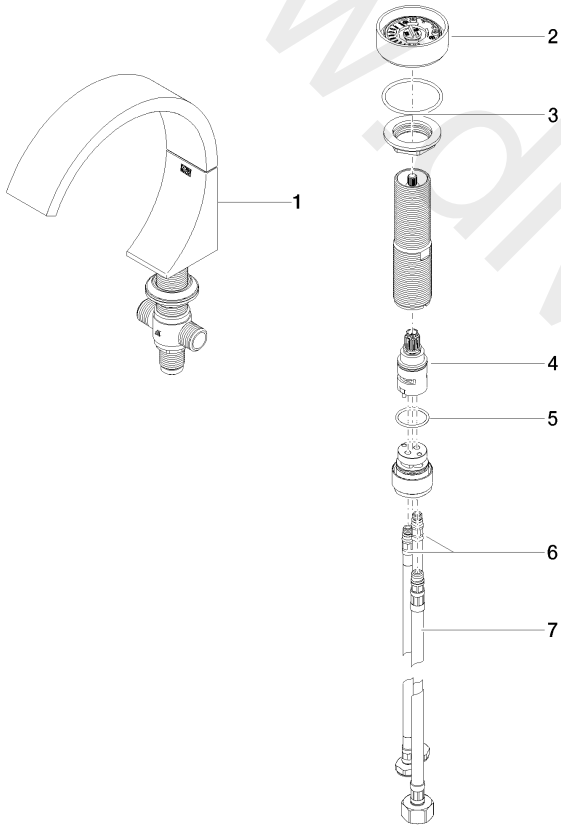

Washbasin - CYO

Two-hole basin mixer without pop-up waste

Article number: 29 218 811-06

Washbasin - CYO

Two-hole basin mixer without pop-up waste

Article number: 29 218 811-06

Spare parts list

Position	Quantity used	Item Number	Spare part	Delivery time
1	1	13 717 811-06	Deck-mounted basin spout without pop-up waste	10
2	1	90 18 40 290 00-06	handle	10
3	1	04 30 11 038 67 90	fixing set	2
4	1	90 90 03 169 00 90	top	2
5	1	09 14 10 112 90	seal	2
6	2	04 30 04 100 00 90	hose	2
7	1	04 30 04 019 00 90	hose	2