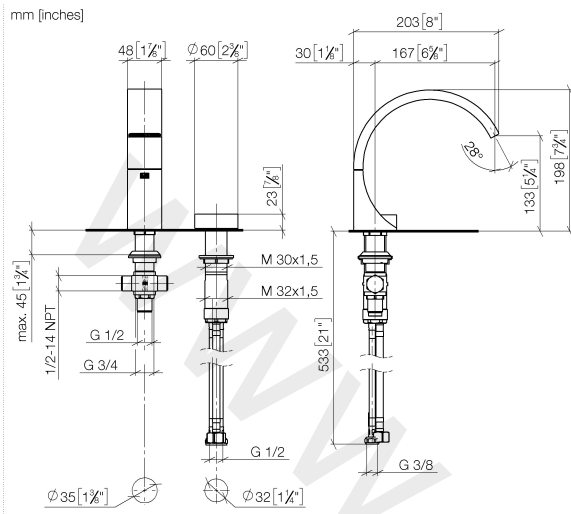

29 218 811

- 167 mm projection
- fixed spout
- rectangular, air-enriched flow
- height of mixer 198 mm
- height up to aerator 133 mm
- hole diameter spout 35 mm
- hole diameter valve 32 mm
- handle Ø 60mm
- 2x screw-in M 8 x 1 pressure hose, leak-tested
- 1x screw-in M 10 x 1 pressure hose, leak-tested
- max. flow 4.5 l/min
- progressive cartridge
- lead-free

NOTE: The handle inserts must be ordered separately from the fittings!

	Brushed Platinum	29 218 811-06
	Chrome	29 218 811-00
	Dark Chrome	29 218 811-19
	Brushed Durabronze (23kt Gold)	29 218 811-28
	Platinum / Brushed Platinum	29 218 811-36
	Durabronze / Brushed Durabronze (23kt Gold)	29 218 811-38
	Brushed Dark Platinum	29 218 811-99

29 218 811

Flow rate chart

29 218 811

Parts for other finishes can be found here: [Chrome](#)

Spare parts list

No.	Item Number	Name	Quantity used	Delivery time
1	13 717 811-06	Deck-mounted basin spout without pop-up waste	1	10
2	90 18 40 290 00-06	handle	1	10
3	04 30 11 038 67 90	fixing set	1	2
4	90 90 03 169 00 90	top	1	2
5	09 14 10 112 90	seal	1	2
6	04 30 04 100 00 90	hose	2	2
7	04 30 04 019 00 90	hose	1	2