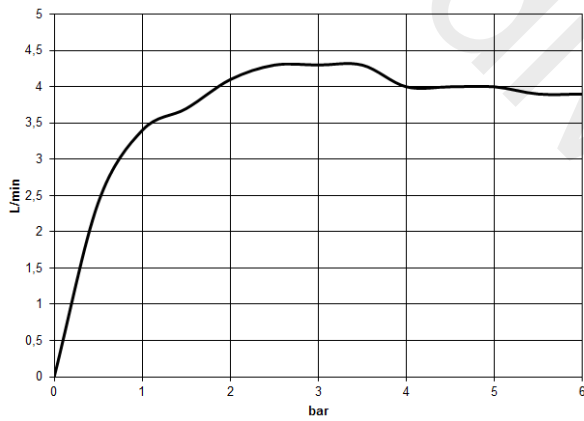

29 218 811

- 167 mm projection
- fixed spout
- rectangular, air-enriched flow
- height of mixer 198 mm
- height up to aerator 133 mm
- hole diameter spout 35 mm
- hole diameter valve 32 mm
- handle Ø 60mm
- 2x screw-in M 8 x 1 pressure hose, leak-tested
- 1x screw-in M 10 x 1 pressure hose, leak-tested
- max. flow 4.5 l/min
- progressive cartridge
- lead-free

NOTE: The handle inserts must be ordered separately from the fittings!

	Brushed Platinum	29 218 811-06
	Chrome	29 218 811-00
	Dark Chrome	29 218 811-19
	Brushed Durabronze (23kt Gold)	29 218 811-28
	Platinum / Brushed Platinum	29 218 811-36
	Durabronze / Brushed Durabronze (23kt Gold)	29 218 811-38
	Brushed Dark Platinum	29 218 811-99

29 218 811

Flow rate chart

29 218 811

Parts for other finishes can be found here: [Chrome](#)

Spare parts list

No.	Item Number	Name	Quantity used	Delivery time
1	13 717 811-06	Deck-mounted basin spout without pop-up waste	1	10
2	90 18 40 290 00-06	handle	1	10
3	04 30 11 038 67 90	fixing set	1	2
4	90 90 03 169 00 90	top	1	2
5	09 14 10 112 90	seal	1	2
6	04 30 04 100 00 90	hose	2	2
7	04 30 04 019 00 90	hose	1	2