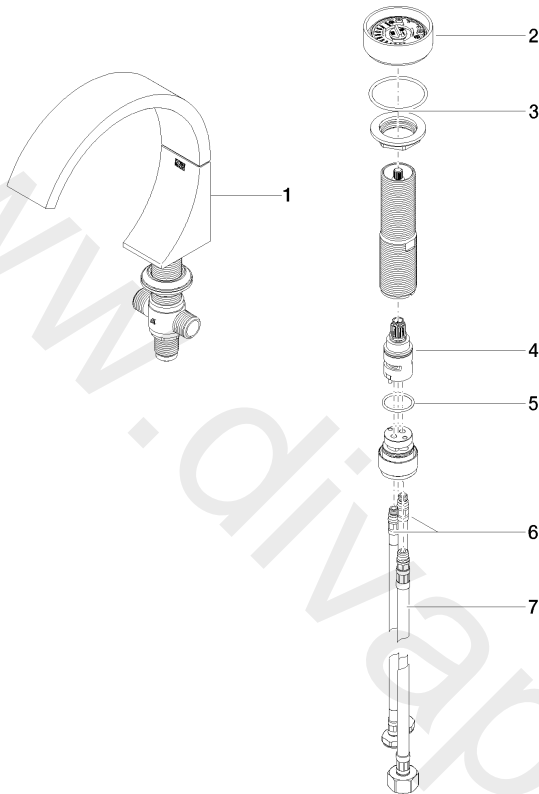

29 218 811

- 167 mm projection
- fixed spout
- rectangular, air-enriched flow
- height of mixer 198 mm
- height up to aerator 133 mm
- hole diameter spout 35 mm
- hole diameter valve 32 mm
- handle Ø 60mm
- 2x screw-in M 8 x 1 pressure hose, leak-tested
- 1x screw-in M 10 x 1 pressure hose, leak-tested
- max. flow 4.5 l/min
- progressive cartridge
- lead-free

NOTE: The handle inserts must be ordered separately from the fittings!

	Brushed Platinum	29 218 811-06
	Chrome	29 218 811-00
	Dark Chrome	29 218 811-19
	Brushed Durabronze (23kt Gold)	29 218 811-28
	Platinum / Brushed Platinum	29 218 811-36
	Durabronze / Brushed Durabronze (23kt Gold)	29 218 811-38
	Brushed Dark Platinum	29 218 811-99

29 218 811

Flow rate chart

29 218 811

Parts for other finishes can be found here: [Chrome](#)

Spare parts list

No.	Item Number	Name	Quantity used	Delivery time
1	13 717 811-06	Deck-mounted basin spout without pop-up waste	1	10
2	90 18 40 290 00-06	handle	1	10
3	04 30 11 038 67 90	fixing set	1	2
4	90 90 03 169 00 90	top	1	2
5	09 14 10 112 90	seal	1	2
6	04 30 04 100 00 90	hose	2	2
7	04 30 04 019 00 90	hose	1	2