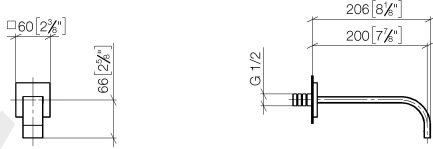

- min. recess depth 90 mm
- max. recess depth 125 mm

Recommended miscellaneous

Extension for Touchfree 500 mm 12 765 970 90

ST 010 203 2782

mm [inches]

ST 010 203 2782

Spare parts list

No.	Item Number	Name	Quantity used	Delivery time
1	90 10 01 177 00 90	electronic accessories	1	2
2	90 17 20 199 00 90	holder	1	2
3	09 23 01 124 90	sleeve	1	2
4	09 23 10 129 90	nut	1	2
5	04 30 50 079 00 90	valve	1	2
6	90 15 02 013 00 90	cartridge	1	2
7	04 10 01 246 00 90	electronic accessories	1	2
8	04 30 31 024 01 90	fixing set	1	2

ST 010 203 2782

- 200 mm projection
- fixed spout
- rectangular, air-enriched flow
- hole diameter 37 mm
- rosette 60 x 60 mm
- 1/2" connection
- max. flow 5.7 l/min
- lead-free
- WRAS: 2203039

	Platinum	13 800 782-08
	Chrome	13 800 782-00
	Brushed Platinum	13 800 782-06
	Dark Chrome	13 800 782-19
	Brushed Durabronze (23kt Gold)	13 800 782-28
	Brushed Champagne (22kt Gold)	13 800 782-46
	Champagne (22kt Gold)	13 800 782-47
	Brushed Dark Platinum	13 800 782-99

Recommended miscellaneous

- Concealed wall elbow**
- min. recess depth 90 mm
 - max. recess depth 163 mm

35 085 970 90

www.divapor.com

ST 010 203 2782

mm [inches]

Flow rate chart

Spare parts list

No.	Item Number	Name	Quantity used	Delivery time
1	09 24 03 081 10 90	extension	1	2
2	90 27 78 035 00-08	rosette	1	20
3	90 29 03 109 00 90	aerator	1	2