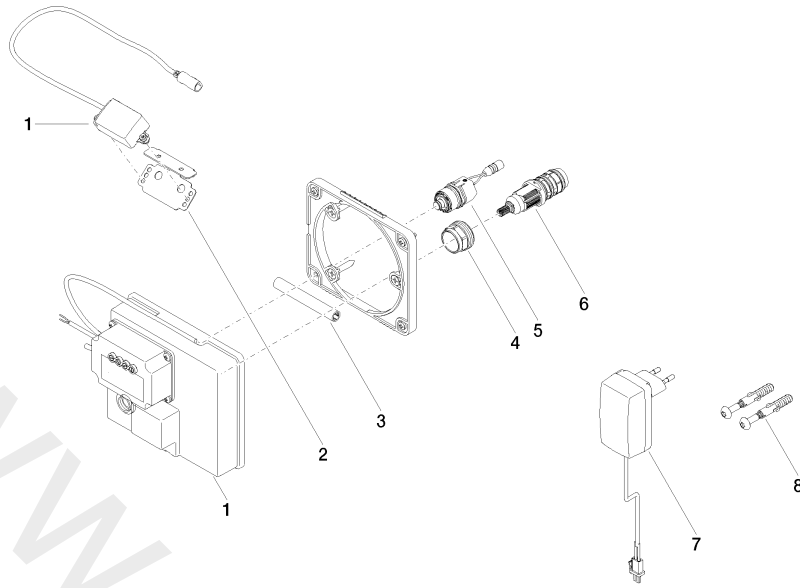

ST 010 203 2782

- 200 mm projection
- fixed spout
- rectangular, air-enriched flow
- hole diameter 37 mm
- rosette for spout 60 x 60mm
- 1/2" connection
- max. flow 5.7 l/min
- lead-free
- automatic hygiene flush
- suitable for thermal disinfection
- adjustable follow-up time
- high-frequency sensors with self-calibration
- magnetic valve
- temperature setting via thermostat
- 100-240 V AC / 12 V DC, 50-60 Hz, 18 W power supply unit, incl. country-specific adapter set

- min. recess depth 90 mm
- max. recess depth 125 mm

Recommended miscellaneous

Extension for Touchfree 500 mm 12 765 970 90

ST 010 203 2782

mm [inches]

ST 010 203 2782

Spare parts list

No.	Item Number	Name	Quantity used	Delivery time
1	90 10 01 177 00 90	electronic accessories	1	2
2	90 17 20 199 00 90	holder	1	2
3	09 23 01 124 90	sleeve	1	2
4	09 23 10 129 90	nut	1	2
5	04 30 50 079 00 90	valve	1	2
6	90 15 02 013 00 90	cartridge	1	2
7	04 10 01 246 00 90	electronic accessories	1	2
8	04 30 31 024 01 90	fixing set	1	2

ST 010 203 2782

- 200 mm projection
- fixed spout
- rectangular, air-enriched flow
- hole diameter 37 mm
- rosette 60 x 60 mm
- 1/2" connection
- max. flow 5.7 l/min
- lead-free
- WRAS: 2203039

	Platinum	13 800 782-08
	Chrome	13 800 782-00
	Brushed Platinum	13 800 782-06
	Dark Chrome	13 800 782-19
	Brushed Durabronze (23kt Gold)	13 800 782-28
	Brushed Champagne (22kt Gold)	13 800 782-46
	Champagne (22kt Gold)	13 800 782-47
	Brushed Dark Platinum	13 800 782-99

Recommended miscellaneous

- Concealed wall elbow**
- min. recess depth 90 mm
 - max. recess depth 163 mm

35 085 970 90

www.divapor.com

ST 010 203 2782

mm [inches]

Flow rate chart

Spare parts list