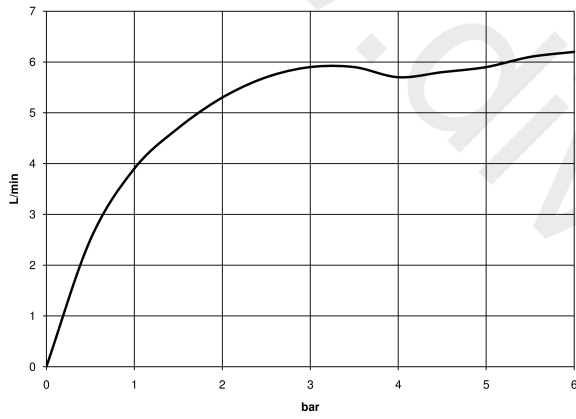

ST 010 203 2782

- 200 mm projection
- fixed spout
- rectangular, air-enriched flow
- hole diameter 37 mm
- rosette 60 x 60 mm
- 1/2" connection
- max. flow 5.7 l/min
- lead-free
- WRAS: 2203039

	Platinum	13 800 782-08
	Chrome	13 800 782-00
	Brushed Platinum	13 800 782-06
	Dark Chrome	13 800 782-19
	Brushed Durabronze (23kt Gold)	13 800 782-28
	Brushed Champagne (22kt Gold)	13 800 782-46
	Champagne (22kt Gold)	13 800 782-47
	Brushed Dark Platinum	13 800 782-99

Recommended miscellaneous

- Concealed wall elbow**
- min. recess depth 90 mm
 - max. recess depth 163 mm

35 085 970 90

www.divapor.com

ST 010 203 2782

mm [inches]

Flow rate chart

Spare parts list

No.	Item Number	Name	Quantity used	Delivery time
1	09 24 03 081 10 90	extension	1	2
2	90 27 78 035 00-08	rosette	1	20
3	90 29 03 109 00 90	aerator	1	2