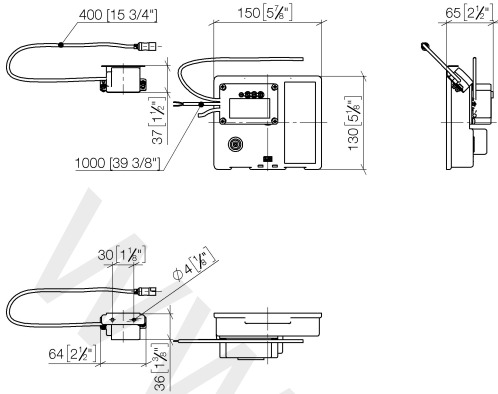

ST 010 203 2782

- 200 mm projection
- fixed spout
- rectangular, air-enriched flow
- hole diameter 37 mm
- rosette for spout 60 x 60mm
- 1/2" connection
- max. flow 5.7 l/min
- lead-free
- automatic hygiene flush
- suitable for thermal disinfection
- adjustable follow-up time
- high-frequency sensors with self-calibration
- magnetic valve
- temperature setting via thermostat
- 100-240 V AC / 12 V DC, 50-60 Hz, 18 W power supply unit, incl. country-specific adapter set

- min. recess depth 90 mm
- max. recess depth 125 mm

Recommended miscellaneous

Extension for Touchfree 500 mm 12 765 970 90

ST 010 203 2782

mm [inches]

ST 010 203 2782

Spare parts list

No.	Item Number	Name	Quantity used	Delivery time
1	90 10 01 177 00 90	electronic accessories	1	2
2	90 17 20 199 00 90	holder	1	2
3	09 23 01 124 90	sleeve	1	2
4	09 23 10 129 90	nut	1	2
5	04 30 50 079 00 90	valve	1	2
6	90 15 02 013 00 90	cartridge	1	2
7	04 10 01 246 00 90	electronic accessories	1	2
8	04 30 31 024 01 90	fixing set	1	2

ST 010 203 2782

- 200 mm projection
- fixed spout
- rectangular, air-enriched flow
- hole diameter 37 mm
- rosette 60 x 60 mm
- 1/2" connection
- max. flow 5.7 l/min
- lead-free
- WRAS: 2203039

	Platinum	13 800 782-08
	Chrome	13 800 782-00
	Brushed Platinum	13 800 782-06
	Dark Chrome	13 800 782-19
	Brushed Durabronze (23kt Gold)	13 800 782-28
	Brushed Champagne (22kt Gold)	13 800 782-46
	Champagne (22kt Gold)	13 800 782-47
	Brushed Dark Platinum	13 800 782-99

Recommended miscellaneous

- Concealed wall elbow**
- min. recess depth 90 mm
 - max. recess depth 163 mm

35 085 970 90

www.divapor.com

ST 010 203 2782

mm [inches]

Flow rate chart

Spare parts list