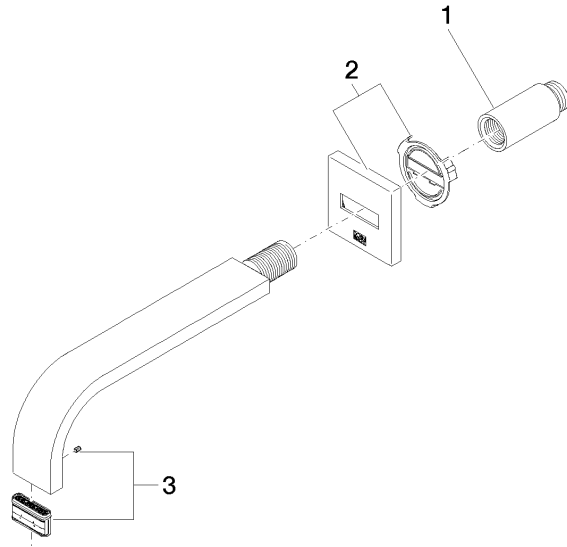

ST 010 203 2782

- 200 mm projection
- fixed spout
- rectangular, air-enriched flow
- hole diameter 37 mm
- rosette for spout 60 x 60mm
- 1/2" connection
- max. flow 5.7 l/min
- lead-free
- automatic hygiene flush
- suitable for thermal disinfection
- adjustable follow-up time
- high-frequency sensors with self-calibration
- magnetic valve
- temperature setting via thermostat
- 100-240 V AC / 12 V DC, 50-60 Hz, 18 W power supply unit, incl. country-specific adapter set

- min. recess depth 90 mm
- max. recess depth 125 mm

Recommended miscellaneous

Extension for Touchfree 500 mm 12 765 970 90

ST 010 203 2782

mm [inches]

ST 010 203 2782

Spare parts list

No.	Item Number	Name	Quantity used	Delivery time
1	90 10 01 177 00 90	electronic accessories	1	2
2	90 17 20 199 00 90	holder	1	2
3	09 23 01 124 90	sleeve	1	2
4	09 23 10 129 90	nut	1	2
5	04 30 50 079 00 90	valve	1	2
6	90 15 02 013 00 90	cartridge	1	2
7	04 10 01 246 00 90	electronic accessories	1	2
8	04 30 31 024 01 90	fixing set	1	2

ST 010 203 2782

- 200 mm projection
- fixed spout
- rectangular, air-enriched flow
- hole diameter 37 mm
- rosette 60 x 60 mm
- 1/2" connection
- max. flow 5.7 l/min
- lead-free
- WRAS: 2203039

	Platinum	13 800 782-08
	Chrome	13 800 782-00
	Brushed Platinum	13 800 782-06
	Dark Chrome	13 800 782-19
	Brushed Durabronze (23kt Gold)	13 800 782-28
	Brushed Champagne (22kt Gold)	13 800 782-46
	Champagne (22kt Gold)	13 800 782-47
	Brushed Dark Platinum	13 800 782-99

Recommended miscellaneous

- Concealed wall elbow**
- min. recess depth 90 mm
 - max. recess depth 163 mm

35 085 970 90

www.divapor.com

ST 010 203 2782

mm [inches]

Flow rate chart

Spare parts list