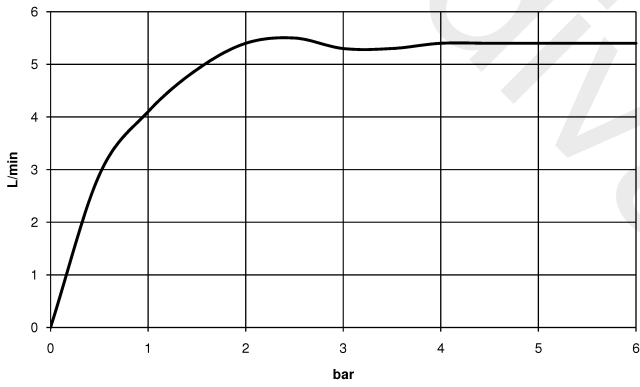

Recommended miscellaneous

- Concealed wall elbow** 35 085 970 90
- min. recess depth 90 mm
 - max. recess depth 163 mm

13 800 809

mm [inches]

Flow rate chart

13 800 809

Spare parts list

No.	Item Number	Name	Quantity used	Delivery time
1	09 24 03 269 90	nipple	1	2
2	09 14 10 084 90	seal	1	2
3	09 27 80 011-99	rosette	1	30
4	90 28 22 310 00-99	spout	1	30