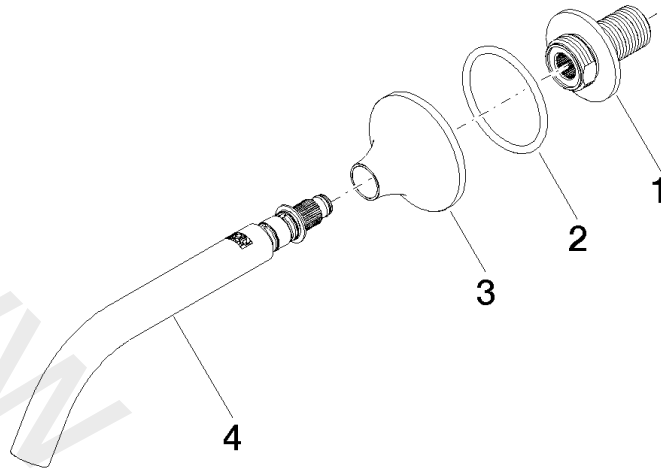

Wall-mounted basin spout without pop-up waste

VAIA

13 800 809

- 190 mm projection
- fixed spout
- circular, air-enriched flow
- hole diameter 37 mm
- rosette Ø 60 mm
- 1/2" connection
- plug-link mounting
- max. flow 5.7 l/min
- lead-free
- WRAS: 1801016

Recommended miscellaneous

- Concealed wall elbow** 35 085 970 90
- min. recess depth 90 mm
 - max. recess depth 163 mm

13 800 809

mm [inches]

Flow rate chart

13 800 809

Spare parts list

No.	Item Number	Name	Quantity used	Delivery time
1	09 24 03 269 90	nipple	1	2
2	09 14 10 084 90	seal	1	2
3	09 27 80 011-99	rosette	1	30
4	90 28 22 310 00-99	spout	1	30