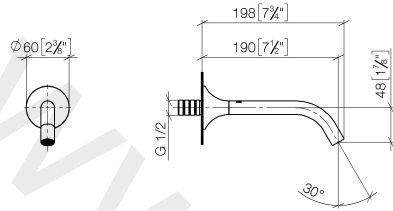

Wall-mounted basin spout without pop-up waste

VAIA

13 800 809

- 190 mm projection
- fixed spout
- circular, air-enriched flow
- hole diameter 37 mm
- rosette Ø 60 mm
- 1/2" connection
- plug-link mounting
- max. flow 5.7 l/min
- lead-free
- WRAS: 1801016

Recommended miscellaneous

- Concealed wall elbow** 35 085 970 90
- min. recess depth 90 mm
 - max. recess depth 163 mm

13 800 809

mm [inches]

Flow rate chart

13 800 809

Spare parts list

No.	Item Number	Name	Quantity used	Delivery time
1	09 24 03 269 90	nipple	1	2
2	09 14 10 084 90	seal	1	2
3	09 27 80 011-99	rosette	1	30
4	90 28 22 310 00-99	spout	1	30