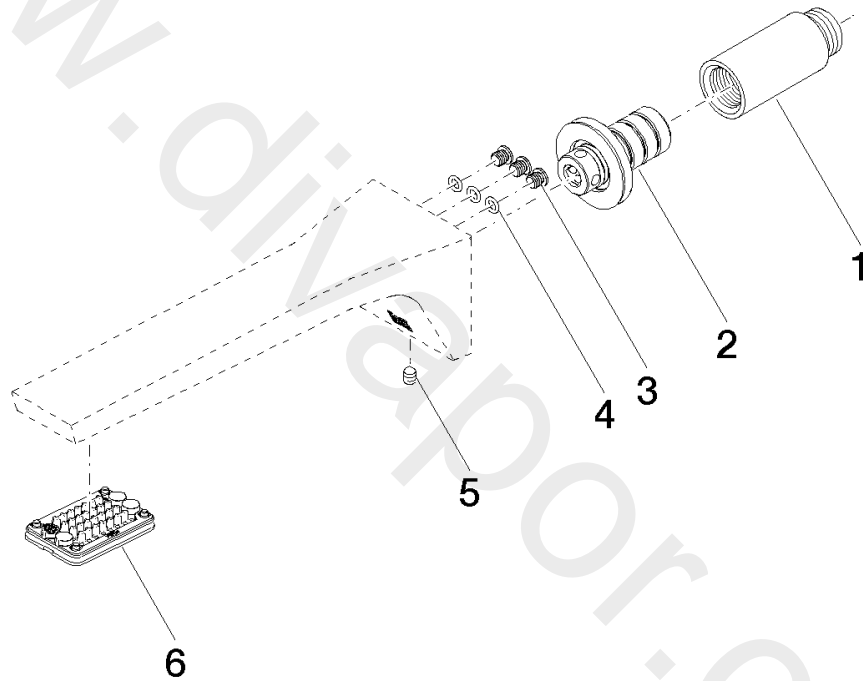

Washbasin - CL.1

Wall-mounted basin spout without pop-up waste

Article number: 13 800 705-99

Washbasin - CL.1

Wall-mounted basin spout without pop-up waste

Article number: 13 800 705-99

Spare parts list

Position	Quantity used	Item Number	Spare part	Delivery time
1	1	09 24 03 081 10 90	extension	2
2	1	90 24 03 108 01 90	nipple set	2
3	3	09 30 30 113 20 90	screw	2
4	3	09 14 10 001 90	seal	2
5	1	04 31 11 004 00 90	pin	2
6	1	90 11 02 297 00 90	aerator	2