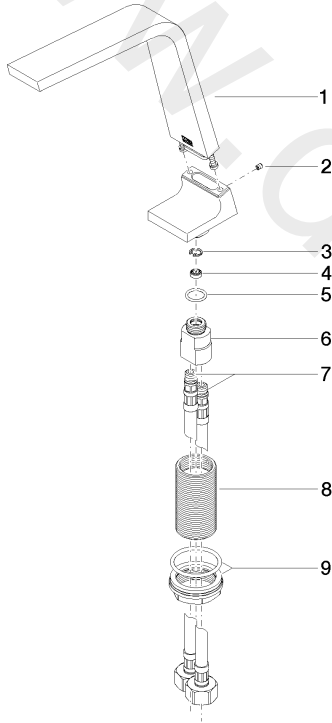

Washbasin - CL.1

Deck-mounted basin spout without pop-up waste

Article number: 13 715 705-99

Washbasin - CL.1

Deck-mounted basin spout without pop-up waste

Article number: 13 715 705-99

Spare parts list

Position	Quantity used	Item Number	Spare part	Delivery time
1	1	90 11 70 003 00-99	spout	30
2	1	09 31 11 044 90	pin	2
3	1	09 16 01 016 90	ring	2
4	1	09 23 01 034 90	flow reducer	2
5	1	09 14 10 130 90	seal	2
6	1	09 11 10 055 10 90	connection	2
7	2	04 30 04 019 00 90	hose	2
8	1	09 30 01 208 90	connection	2
9	1	04 23 10 044 06 90	fixing set	2