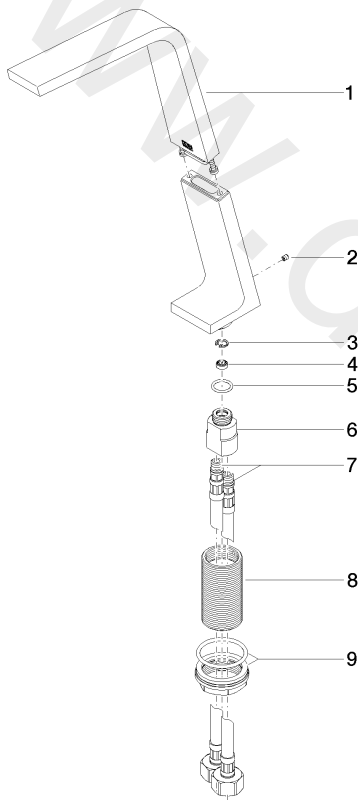

Washbasin - CL.1

Deck-mounted basin spout without pop-up waste

Article number: 13 717 705-99

## Washbasin - CL.1

Deck-mounted basin spout without pop-up waste

Article number: 13 717 705-99

### Spare parts list

Position	Quantity used	Item Number	Spare part	Delivery time
1	1	90 11 70 003 00-99	spout	30
2	1	09 31 11 044 90	pin	2
3	1	09 16 01 016 90	ring	2
4	1	09 23 01 034 90	flow reducer	2
5	1	09 14 10 130 90	seal	2
6	1	09 11 10 055 10 90	connection	2
7	2	04 30 04 019 00 90	hose	2
8	1	09 30 01 208 90	connection	2
9	1	04 23 10 044 06 90	fixing set	2