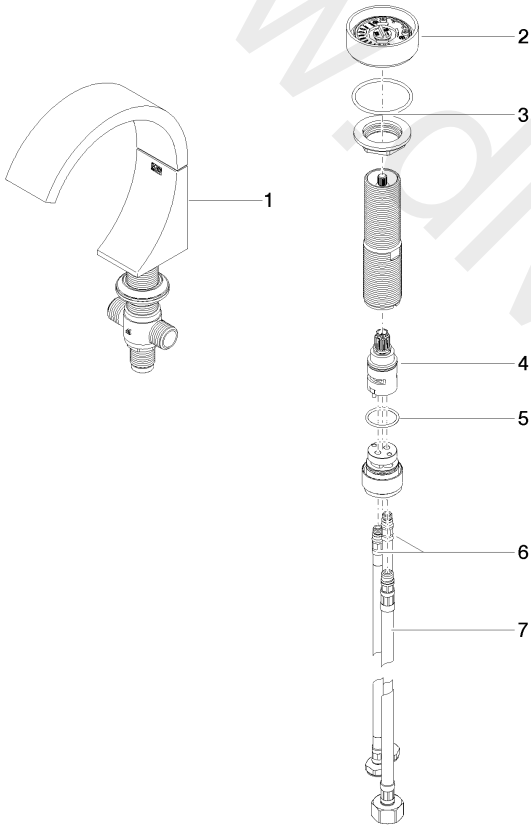

Washbasin - CYO

Two-hole basin mixer without pop-up waste

Article number: 29 217 811-99

## Washbasin - CYO

Two-hole basin mixer without pop-up waste

Article number: 29 217 811-99

### Spare parts list

Position	Quantity used	Item Number	Spare part	Delivery time
1	1	13 715 811-99	Deck-mounted basin spout without pop-up waste	30
2	1	90 18 40 290 00-99	handle	30
3	1	04 30 11 038 67 90	fixing set	2
4	1	90 90 03 169 00 90	top	2
5	1	09 14 10 112 90	seal	2
6	2	04 30 04 100 00 90	hose	2
7	1	04 30 04 019 00 90	hose	2