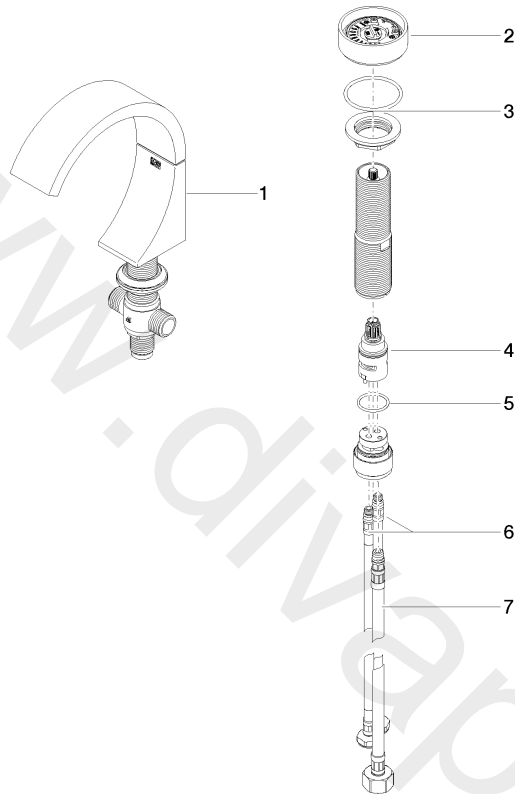

29 217 811

- 133 mm projection
- fixed spout
- rectangular, air-enriched flow
- height of mixer 180 mm
- height up to aerator 128 mm
- hole diameter spout 35 mm
- hole diameter valve 32 mm
- handle Ø 60mm
- 2x screw-in M 8 x 1 pressure hose, leak-tested
- 1x screw-in M 10 x 1 pressure hose, leak-tested
- max. flow 4.5 l/min
- progressive cartridge
- lead-free

NOTE: The handle inserts must be ordered separately from the fittings!

	Brushed Dark Platinum	29 217 811-99
	Chrome	29 217 811-00
	Brushed Platinum	29 217 811-06
	Dark Chrome	29 217 811-19
	Brushed Durabronze (23kt Gold)	29 217 811-28
	Platinum / Brushed Platinum	29 217 811-36
	Durabronze / Brushed Durabronze (23kt Gold)	29 217 811-38

29 217 811

Flow rate chart

29 217 811

Parts for other finishes can be found here: [Chrome](#)

### Spare parts list

No.	Item Number	Name	Quantity used	Delivery time
1	13 715 811-99	Deck-mounted basin spout without pop-up waste	1	30
2	90 18 40 290 00-99	handle	1	30
3	04 30 11 038 67 90	fixing set	1	2
4	90 90 03 169 00 90	top	1	2
5	09 14 10 112 90	seal	1	2
6	04 30 04 100 00 90	hose	2	2
7	04 30 04 019 00 90	hose	1	2