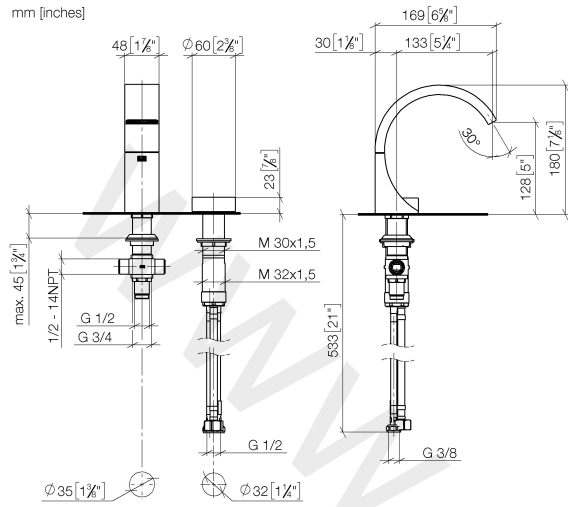

29 217 811

- 133 mm projection
- fixed spout
- rectangular, air-enriched flow
- height of mixer 180 mm
- height up to aerator 128 mm
- hole diameter spout 35 mm
- hole diameter valve 32 mm
- handle Ø 60mm
- 2x screw-in M 8 x 1 pressure hose, leak-tested
- 1x screw-in M 10 x 1 pressure hose, leak-tested
- max. flow 4.5 l/min
- progressive cartridge
- lead-free

NOTE: The handle inserts must be ordered separately from the fittings!

	Brushed Dark Platinum	29 217 811-99
	Chrome	29 217 811-00
	Brushed Platinum	29 217 811-06
	Dark Chrome	29 217 811-19
	Brushed Durabronze (23kt Gold)	29 217 811-28
	Platinum / Brushed Platinum	29 217 811-36
	Durabronze / Brushed Durabronze (23kt Gold)	29 217 811-38

29 217 811

Flow rate chart

29 217 811

Parts for other finishes can be found here: [Chrome](#)

### Spare parts list

No.	Item Number	Name	Quantity used	Delivery time
1	13 715 811-99	Deck-mounted basin spout without pop-up waste	1	30
2	90 18 40 290 00-99	handle	1	30
3	04 30 11 038 67 90	fixing set	1	2
4	90 90 03 169 00 90	top	1	2
5	09 14 10 112 90	seal	1	2
6	04 30 04 100 00 90	hose	2	2
7	04 30 04 019 00 90	hose	1	2