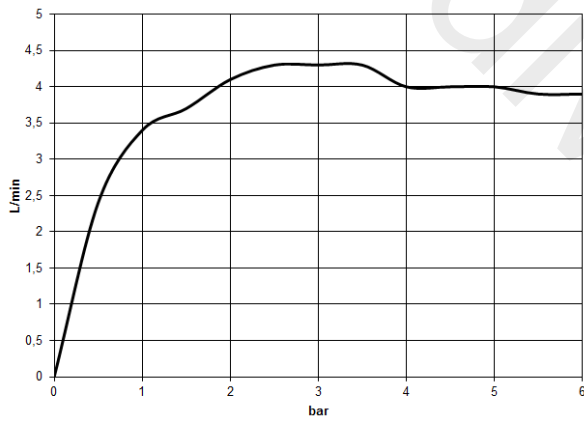

Flow rate chart