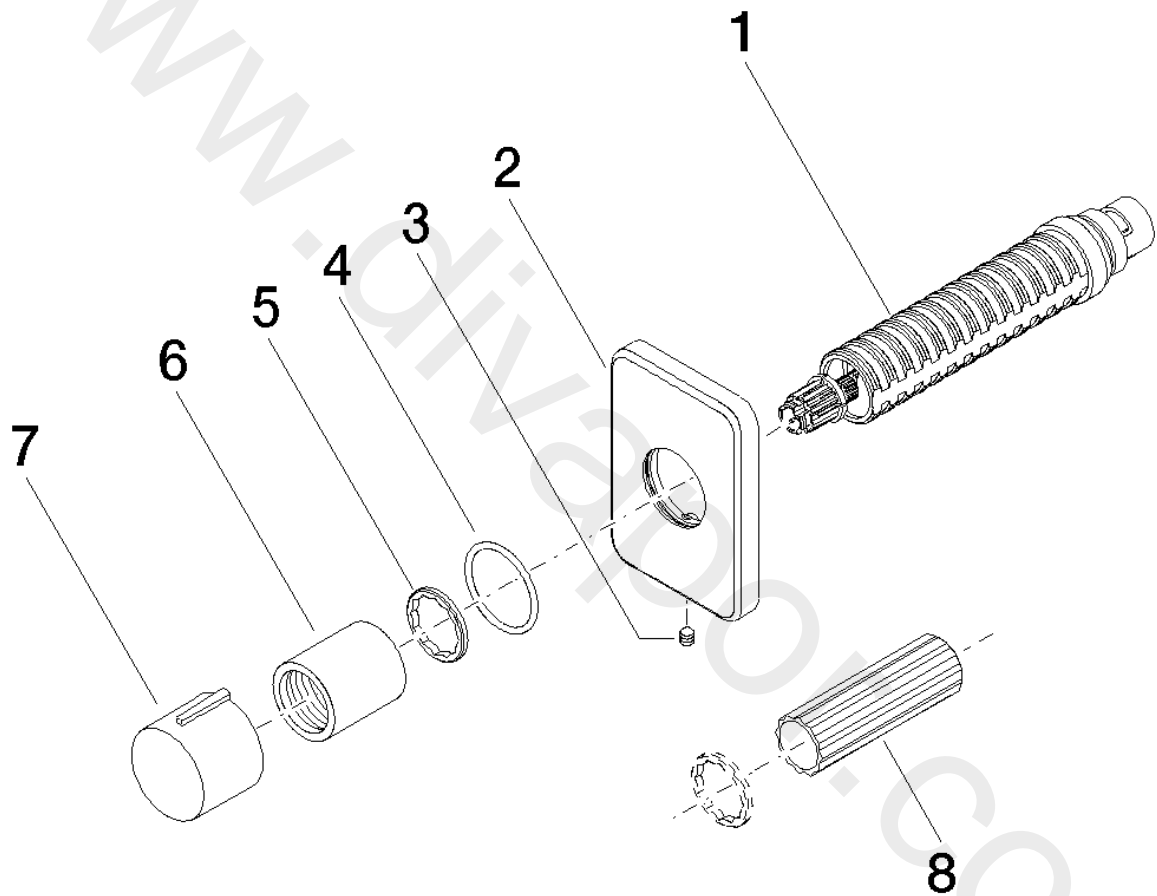

Shower - LULU

Wall valve clockwise closing 1/2"

Article number: 36 607 710-06

Shower - LULU

Wall valve clockwise closing 1/2"

Article number: 36 607 710-06

Spare parts list

Position	Quantity used	Item Number	Spare part	Delivery time
1	1	90 90 03 143 00 90	top	2
2	1	09 27 71 029-06	rosette	10
3	1	09 31 11 007 90	pin	2
4	1	09 14 10 063 90	seal	2
5	1	09 16 01 025 90	ring	2
6	1	09 21 02 070-06	cover	10
7	1	09 20 97 030-06	handle	10
8	1	09 30 09 010 90	key	2