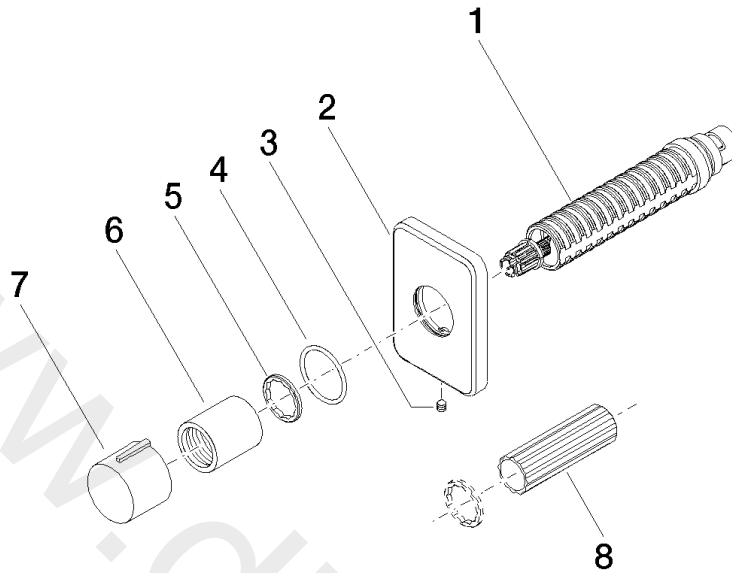

Wall valve clockwise closing 1/2"

LULU

36 607 710

- rosette 78 x 55 mm
- head part with cut-to-length spindle and sleeve

**Codes & standards**

	Brushed Platinum	36 607 710-06
	Chrome	36 607 710-00

**Fits LULU**

Fits LULU

Required miscellaneous

- Wall valve 1/2"** 35 607 970 90
- min. recess depth 75 mm
  - max. recess depth 145 mm

36 607 710

mm [inches]

www.divapor.com

36 607 710

Spare parts list

No.	Item Number	Name	Quantity used	Delivery time
1	90 90 03 143 00 90	top	1	2
2	09 27 71 029-06	rosette	1	10
3	09 31 11 007 90	pin	1	2
4	09 14 10 063 90	seal	1	2
5	09 16 01 025 90	ring	1	2
6	09 21 02 070-06	cover	1	10
7	09 20 97 030-06	handle	1	10
8	09 30 09 010 90	key	1	2