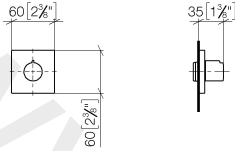

Wall valve anti-clockwise closing 1/2"

IMO

36 607 980

- rosette 60 x 60 mm
- head part with cut-to-length spindle and sleeve

Codes & standards

Fits IMO

Fits IMO

Fits: IMO, SYMETRICS

Wall valve 1/2" 35 607 970 90

- min. recess depth 75 mm
- max. recess depth 145 mm

36 607 980

mm [inches]

Spare parts list

No.	Item Number	Name	Quantity used	Delivery time
1	09 20 98 001-06	handle	1	10
2	09 12 12 005 90	fixing cap	1	2
3	09 12 12 043-06	base	1	10
4	09 14 10 017 90	seal	1	2
5	04 31 11 004 00 90	pin	1	2
6	09 27 98 014-06	rosette	1	10
7	09 21 02 151 90	sleeve	1	2
8	90 90 03 202 00 90	top	1	2