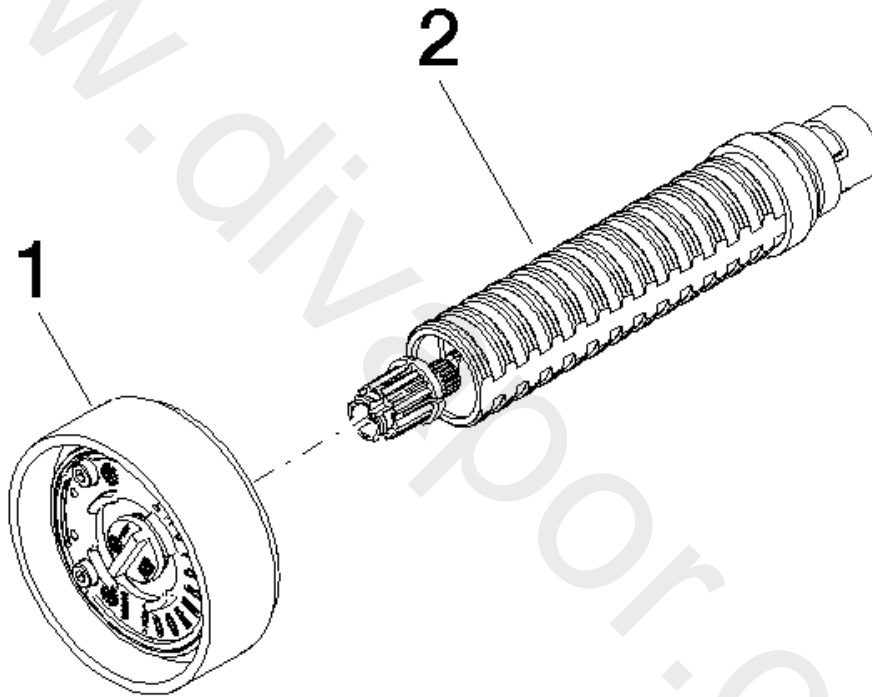

Shower - CYO

Wall valve clockwise closing 1/2"

Article number: 36 607 811-06

Spare parts list

Position	Quantity used	Item Number	Spare part	Delivery time
1	1	90 18 40 291 01-06	handle	10
2	1	90 90 03 172 01 90	top	2