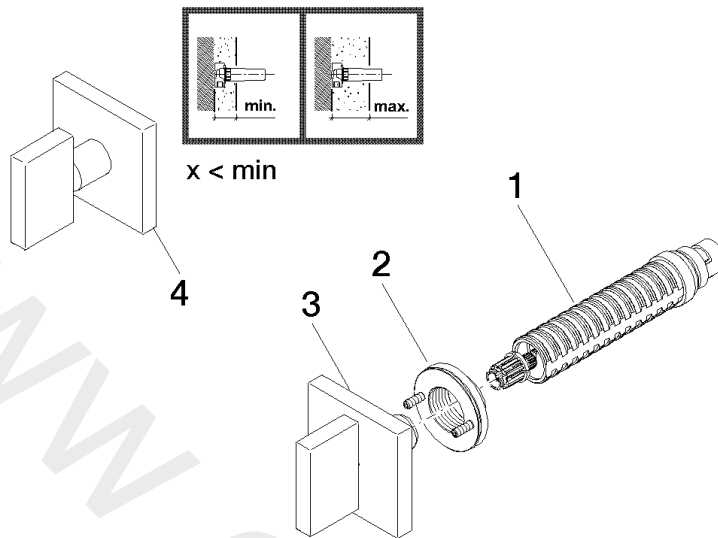

Wall valve clockwise closing 1/2"

MEM

36 607 782

- rosette 60 x 60 mm
- head part with cut-to-length spindle and sleeve

**Codes & standards**

**Fits MEM**

Fits MEM

	Brushed Platinum	36 607 782-06
	Chrome	36 607 782-00
	Platinum	36 607 782-08
	Dark Chrome	36 607 782-19
	Brushed Durabronze (23kt Gold)	36 607 782-28
	Brushed Champagne (22kt Gold)	36 607 782-46
	Champagne (22kt Gold)	36 607 782-47
	Brushed Chrome	36 607 782-93
	Brushed Dark Platinum	36 607 782-99

Required miscellaneous

**Wall valve 1/2"**

35 607 970 90

- min. recess depth 105 mm
- max. recess depth 150 mm

36 607 782

mm [inches]

www.divapor.com

36 607 782

Spare parts list

No.	Item Number	Name	Quantity used	Delivery time
1	90 90 03 143 00 90	top	1	2
2	90 21 02 108 00 90	disc	1	2
3	90 20 78 002 02-06	handle	1	10
4	04 20 78 002 01-06	handle	1	10