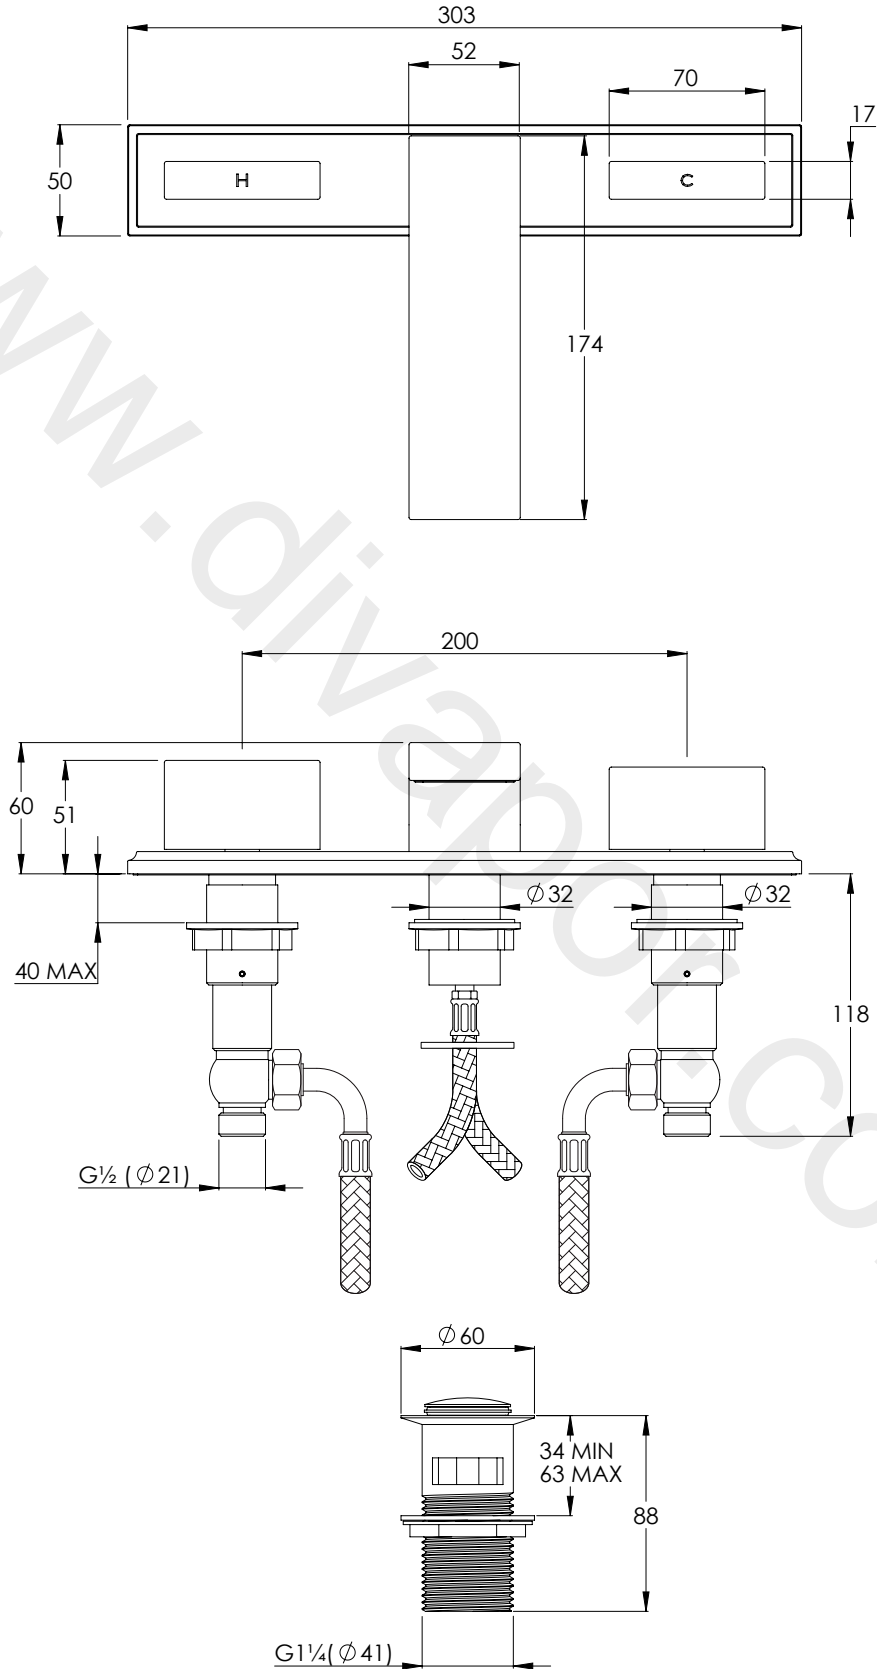

LEFROY BROOKS

IBROC HOUSE ESSEX ROAD
HODDESDON HERTS EN11 0QS UK
T: +44 (0)1992 708 316 F: +44 (0)1992 708 317

DP1226

FIFTH 3 HOLE BASIN MIXER ON SINGLE PLINTH
WITH CLICK-UP WASTE

DIMENSIONAL DATA SHEET

DATE: 30/06/2022

REVISION: D

DIMENSIONS IN MILLIMETRES

WHILST EVERY EFFORT IS MADE TO ENSURE THE ACCURACY OF THESE DATA SHEETS THEY ARE SUBJECT TO CHANGE WITHOUT NOTICE AS PART OF THE COMPANY'S PRODUCT DEVELOPMENT PROCESS