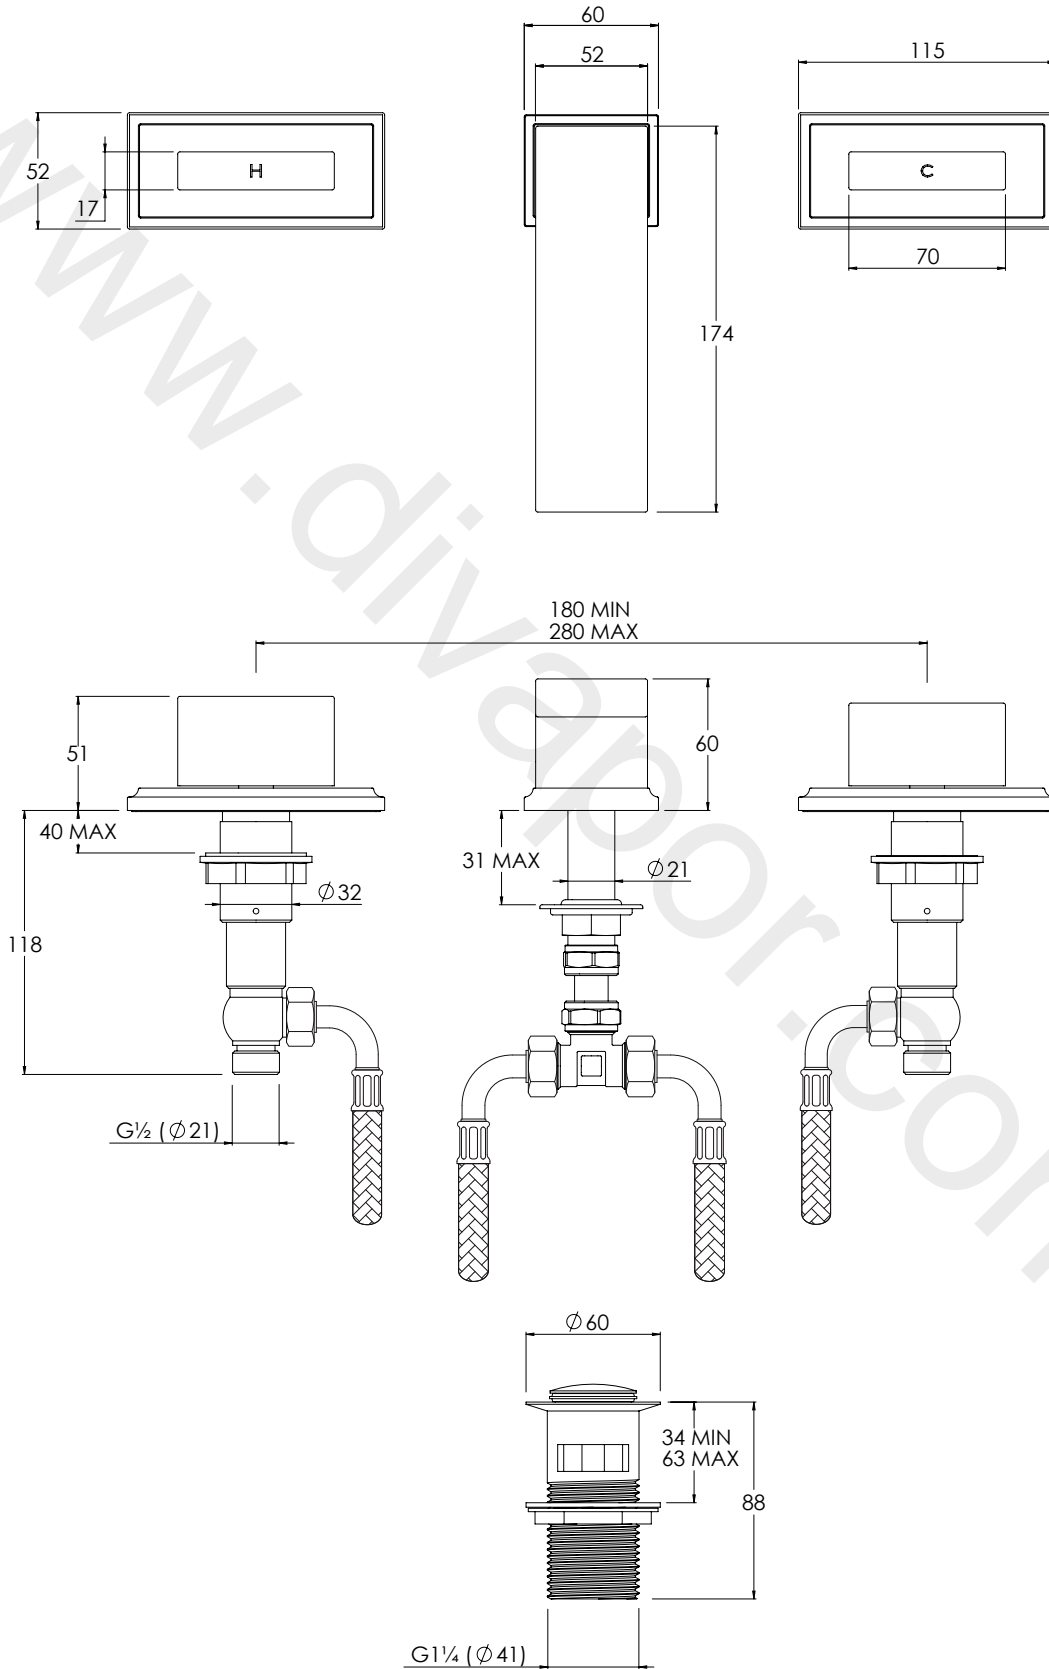

# DP1227

FIFTH 3 HOLE BASIN MIXER ON SEPERATE  
PLINTHS WITH CLICK-UP WASTE

## DIMENSIONAL DATA SHEET

DATE: 30/06/2022

REVISION: D

COPYRIGHT © LBIP LTD. ALL RIGHTS RESERVED

DIMENSIONS IN MILLIMETRES

WHILST EVERY EFFORT IS MADE TO ENSURE THE ACCURACY OF THESE DATA SHEETS THEY ARE SUBJECT TO CHANGE WITHOUT NOTICE AS PART OF THE COMPANY'S PRODUCT DEVELOPMENT PROCESS