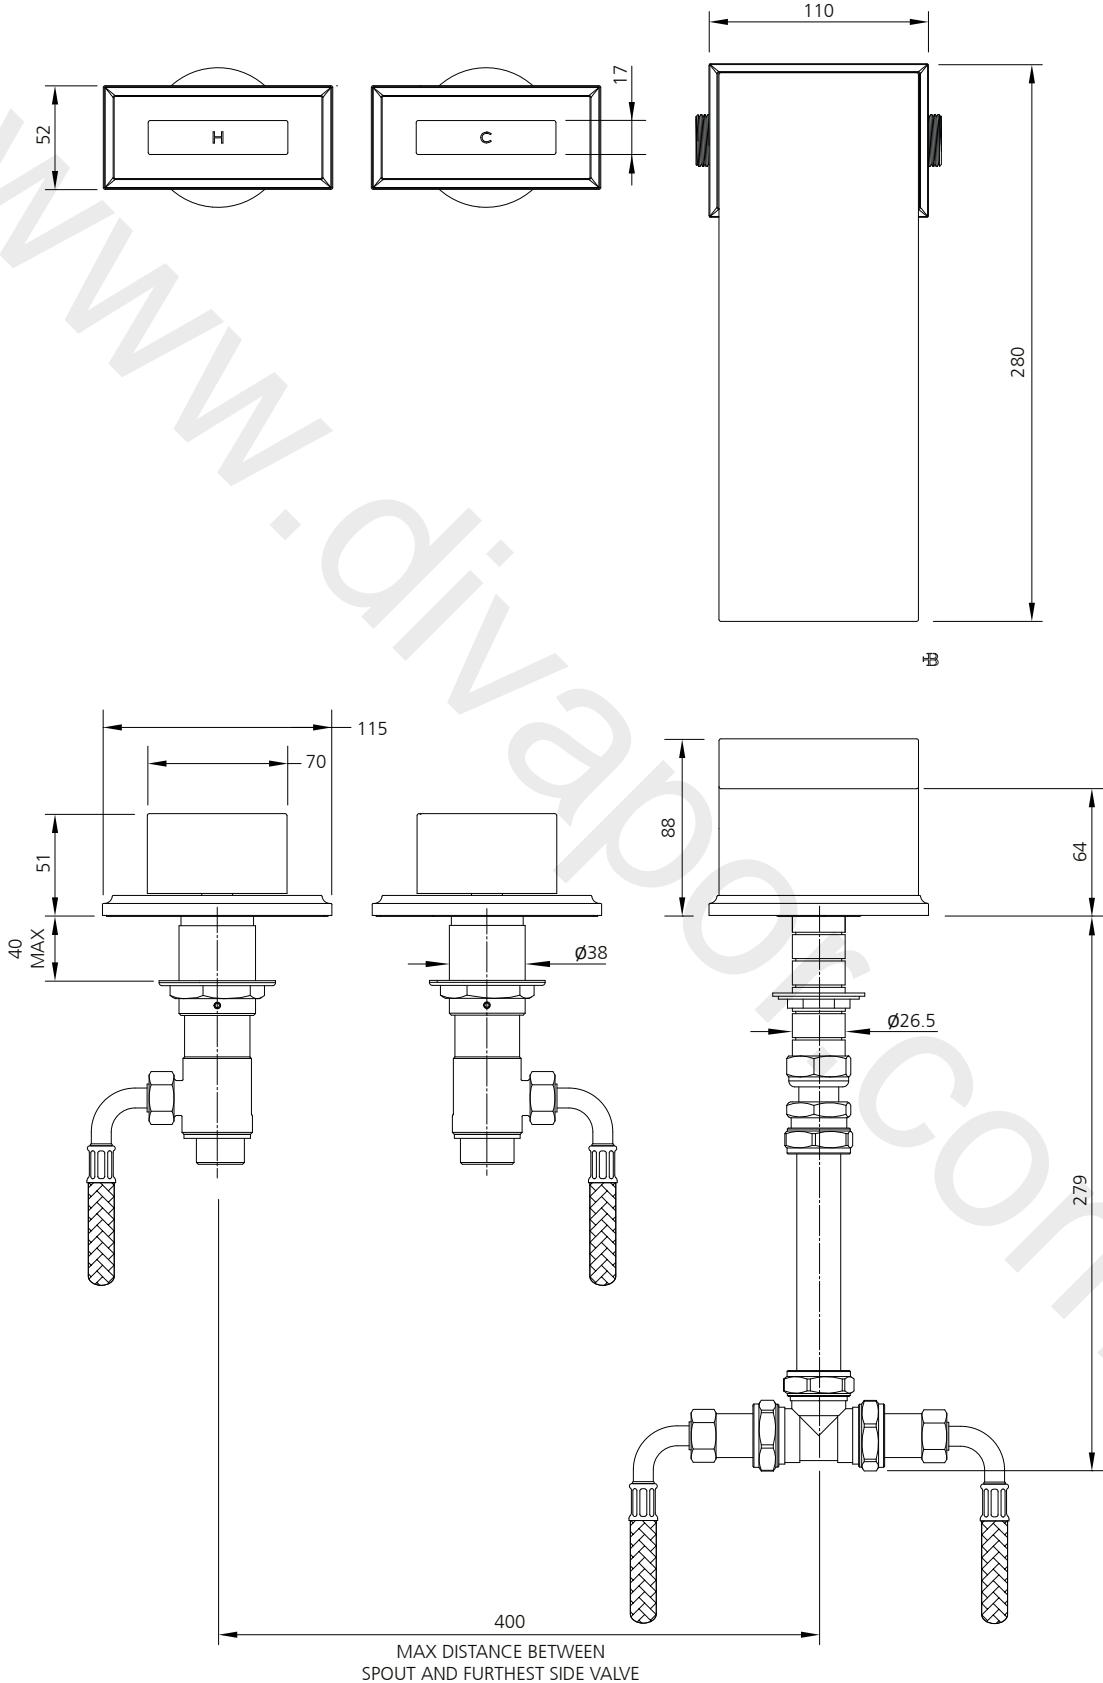

LEFROY BROOKS

IBROC HOUSE ESSEX ROAD
HODDESDON HERTS EN11 0QS UK
T: +44 (0)1992 708 316 F: +44 (0)1992 708 317

DP1239

FIFTH DECK MOUNTED 3 HOLE BATH MIXER

DIMENSIONAL DATA SHEET

DATE: 30/06/2022

REVISION: C

DIMENSIONS IN MILLIMETRES

WHILST EVERY EFFORT IS MADE TO ENSURE THE ACCURACY OF THESE DATA SHEETS THEY ARE SUBJECT TO CHANGE WITHOUT NOTICE AS PART OF THE COMPANY'S PRODUCT DEVELOPMENT PROCESS