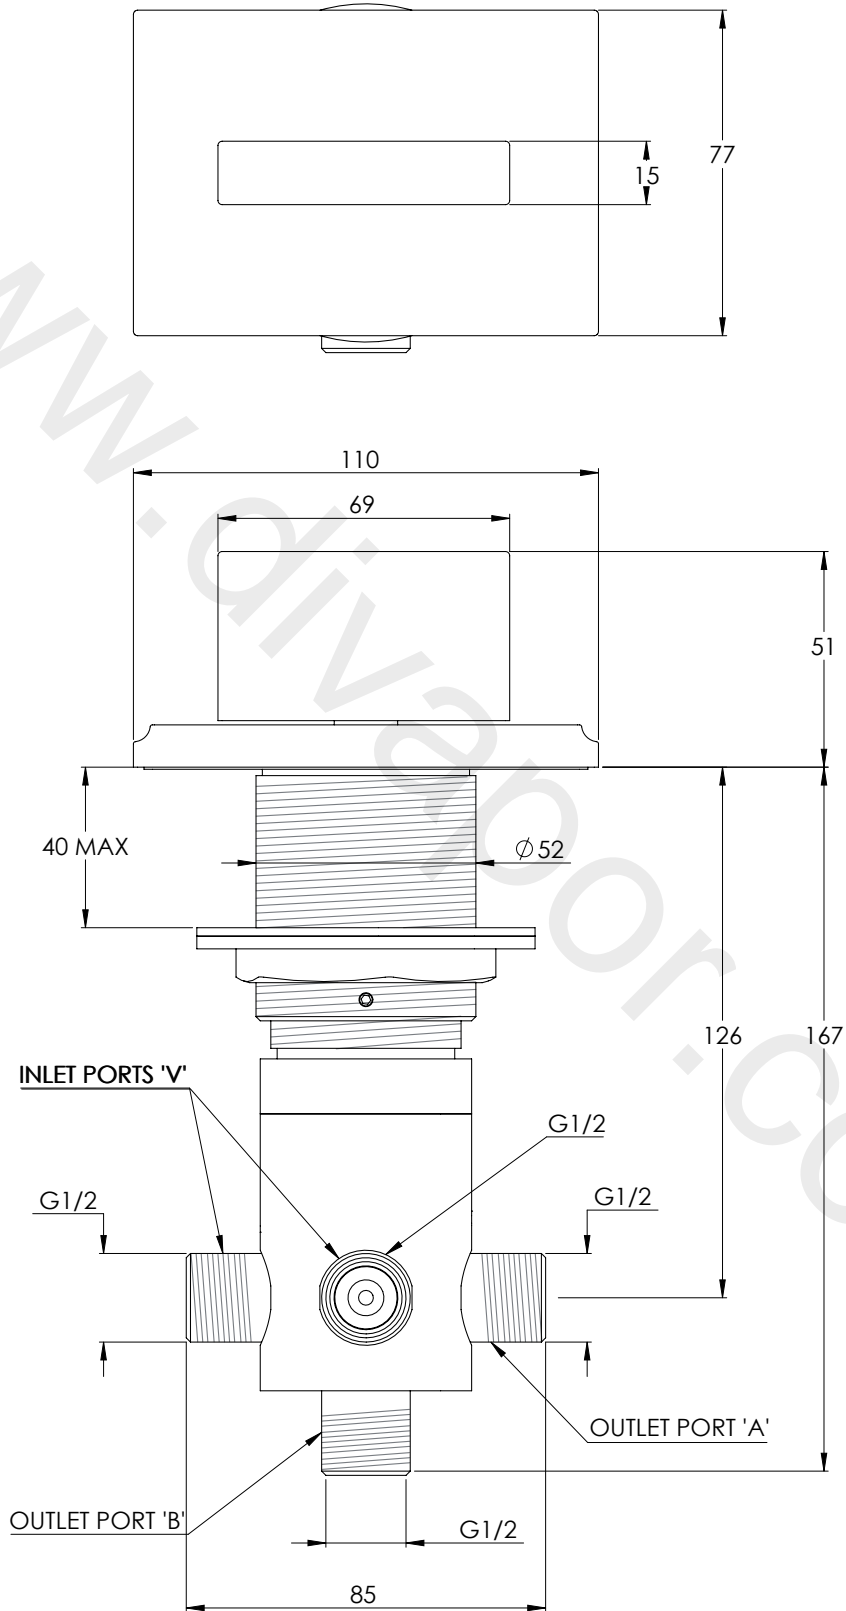

# DP1650

FIFTH DECK MOUNTED 'TWO-WAY' DIVERTER

DIMENSIONAL DATA SHEET

DATE: 06/08/2021

REVISION: B

DIMENSIONS IN MILLIMETRES

WHILST EVERY EFFORT IS MADE TO ENSURE THE ACCURACY OF THESE DATA SHEETS THEY ARE SUBJECT TO CHANGE WITHOUT NOTICE AS PART OF THE COMPANY'S PRODUCT DEVELOPMENT PROCESS