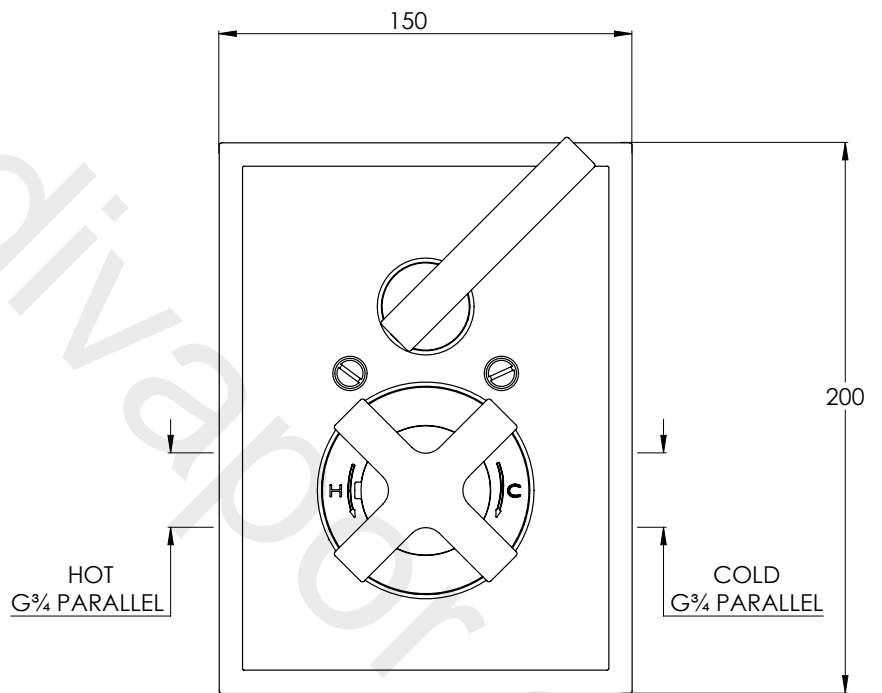

LEFROY BROOKS

IBROC HOUSE ESSEX ROAD
HODDESDON HERTS EN11 0QS UK
T: +44 (0)1992 708 316 F: +44 (0)1992 708 317

DP8706

FIFTH CONCEALED THERMOSTATIC SHOWER
VALVE

DIMENSIONAL DATA SHEET

DATE: 23/01/2020

REVISION: C

COPYRIGHT © LBIP LTD. ALL RIGHTS RESERVED

DIMENSIONS IN MILLIMETRES

WHILST EVERY EFFORT IS MADE TO ENSURE THE ACCURACY OF THESE DATA SHEETS THEY ARE SUBJECT TO CHANGE WITHOUT NOTICE AS PART OF THE COMPANY'S PRODUCT DEVELOPMENT PROCESS