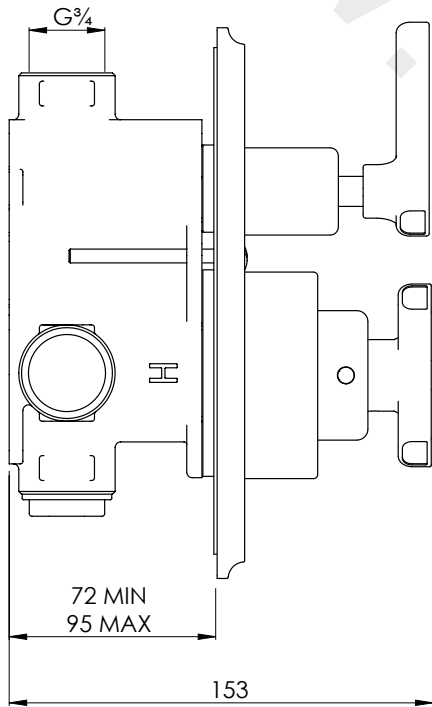

LEFROY BROOKS

IBROC HOUSE ESSEX ROAD
HODDESDON HERTS EN11 0QS UK
T: +44 (0)1992 708 316 F: +44 (0)1992 708 317

DP8706

FIFTH CONCEALED THERMOSTATIC SHOWER
VALVE

DIMENSIONAL DATA SHEET

DATE: 23/01/2020

REVISION: C

COPYRIGHT © LBIP LTD. ALL RIGHTS RESERVED

DIMENSIONS IN MILLIMETRES

WHILST EVERY EFFORT IS MADE TO ENSURE THE ACCURACY OF THESE DATA SHEETS THEY ARE SUBJECT TO CHANGE WITHOUT NOTICE AS PART OF THE COMPANY'S PRODUCT DEVELOPMENT PROCESS